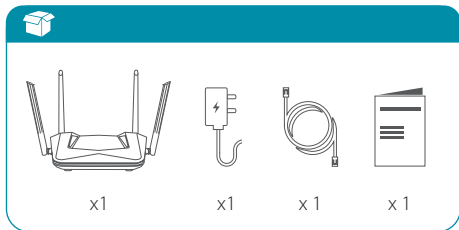

Quick Start Guide

R32

AX3200 Smart Router

<https://eu.dlink.com/support>