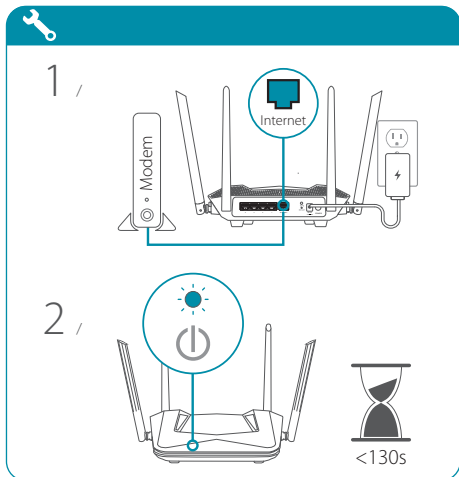

Quick Start Guide

R32

AX3200 Smart Router

<https://eu.dlink.com/support>