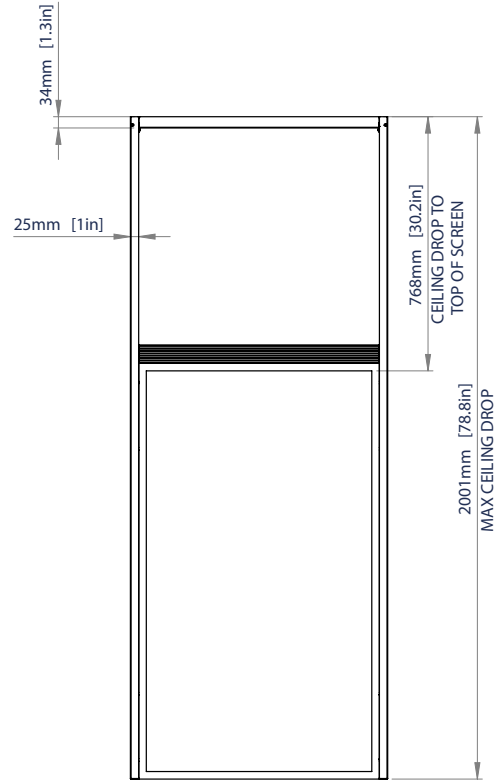

SIDE VIEW

FRONT VIEW

ORDER INFORMATION

COLOUR:	ORDER REF:	EAN CODE:
Black	BT8325/B	5019318306853

ACCESSORIES AND RELATED PRODUCTS