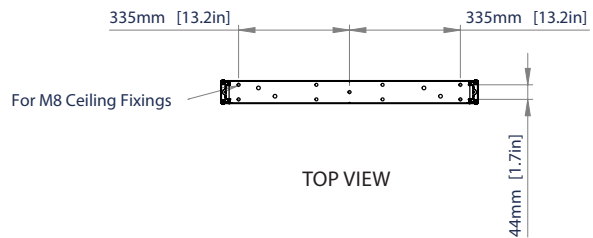

TOP VIEW

ORDER INFORMATION

COLOUR:	ORDER REF:	EAN CODE:
Black	BT8325/B	5019318306853