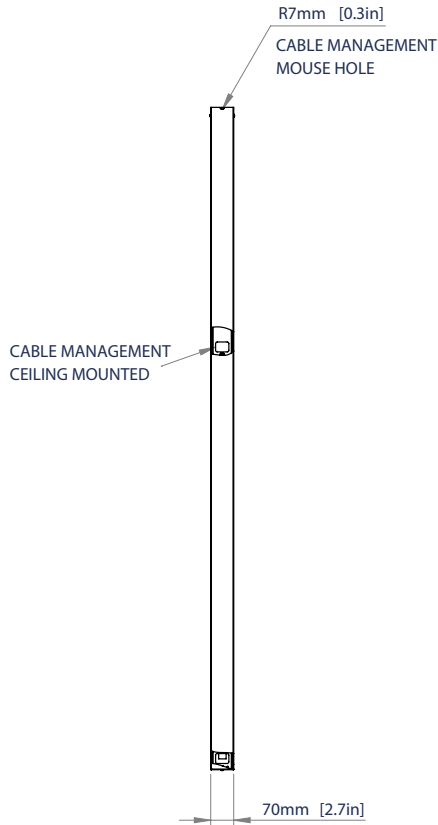

SIDE VIEW

FRONT VIEW

ORDER INFORMATION

COLOUR:	ORDER REF:	EAN CODE:
Black	BT8325/B	5019318306853

ACCESSORIES AND RELATED PRODUCTS