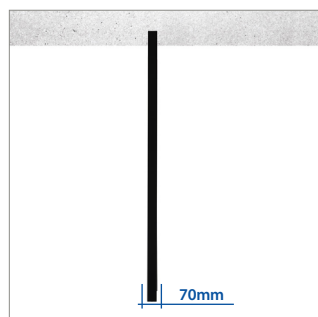

Slim design ideal for shop front window displays and other commercial installations