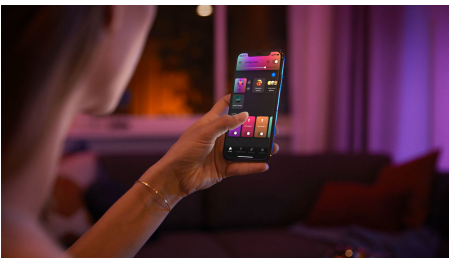

Easy smart lighting

Not only does the gradient Signe table lamp blend in seamlessly with your home decor thanks to its slim, stylish white design, but it also blends multiple colours together to paint the walls with a unique gradient of light.

Limitless possibilities

- Sync films, TV programmes, music, and games to smart lights

Easy smart lighting

- Control up to 10 lights with the Bluetooth app
- Control lights with your voice*
- Create a personalised experience with colourful smart light
- Set the right mood with warm to cool white light
- Unlock the full suite of smart lighting features with the Bridge
- Dynamic light scenes
- Seamlessly blend colours

Highlights

Sync films, TV programmes, music, and games to smart lights

Bring your entertainment to new heights by syncing the action on the screen or the beat of your music to your smart lights.* Choose the way you'd like to sync your lights to your film, music (including with our Spotify integration!), TV programme or game and watch as the colour-capable lights in your Entertainment area react. *Hue Bridge required

Control up to 10 lights with the Bluetooth app

With the Hue Bluetooth app, you can control your Hue smart lights in a single room of your home. Add up to 10 smart lights and control them all with just the touch of a button on your mobile device.