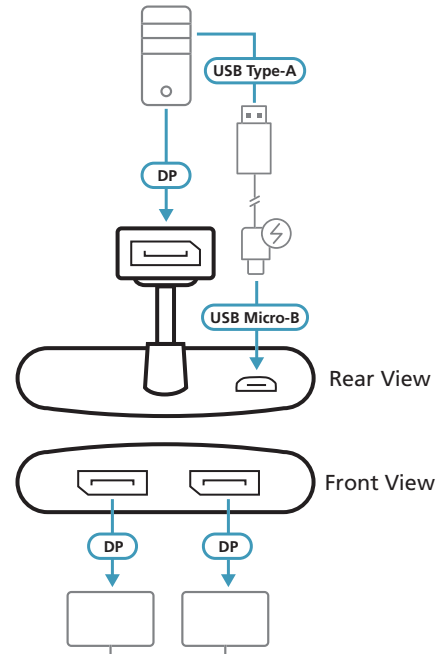

# 2-Port True 4K DisplayPort MST Hub VS92DP

Designed with a cost effective, yet advanced DisplayPort MST solution in mind, the ATEN VS92DP 2-Port True 4K DisplayPort MST Hub allows the high-definition video to be transmitted to two different locations without losing quality. Productivity is enhanced with its feature that permits up to two displays to be connected to a Windows-based laptop / PC. Meanwhile, users can mirror the same image onto two displays or display independent content to each display for multitasking.

## Features

- Distributes one True 4K source to two DisplayPort displays at the same time
- Allows for Single Stream Transport (SST) or Multi-Stream Transport (MST) Mode
- Supports 4K resolution for dual output – up to 3840x2160@30Hz (4:4:4)
- DisplayPort 1.2; HDCP 1.3 compliant
- Provides Dolby TrueHD and DTS-HD Master 7.1 Audio channel
- High quality and durable aluminum enclosure

## Specifications

VS92DP	
<b>LEDs</b>	
Status	DisplayPort Output x 2 (Blue) Power Input x 1 (Blue)
<b>Video Input</b>	
Interfaces	1 x DisplayPort Male (Black)
Max. Distance	15cm
<b>Video Output</b>	
Interfaces	2 x DisplayPort Female (Black)
Max. Distance	Max 3m at 3840x2160@60Hz (4:4:4) - Single output Max 3m at 3840x2160@30Hz (4:4:4) - Dual output (MST/SST mode)
<b>Video</b>	
Max. Data Rate	21.6Gbps (5.4Gbps per lane)
Compliance	DisplayPort 1.2 / HDCP 1.3
Max. Resolution	Up to 3840 x 2160@60Hz (4:4:4, 8 bits)
<b>Power Consumption</b>	
	2WATT (MAX)
<b>Connectors</b>	
USB Port	USB Type A to Micro B x 1 (Firmware upgrade & power source)
<b>Environmental</b>	
Operating Temperature	0 – 40 °C
Storage Temperature	-20 – 60 °C
Humidity	0 – 80% RH, Non-Condensing
<b>Physical Properties</b>	
Housing	Metal (aluminum)
Weight	0.09 kg
Dimensions (L x W x H)	8.80 x 6.00 x 15.00 cm