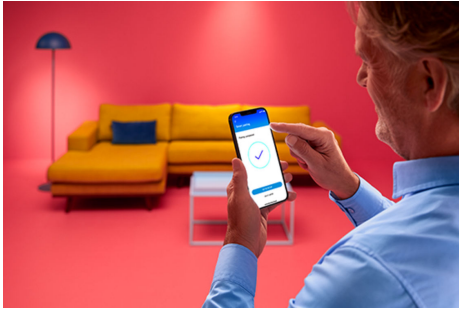

## **Wi-Fi BLE 60W A60 B22 927 DIM 1PF/6**

Enjoy more convenience in everyday life with this smart WiZ LED A60 bulb. This bulb gives soft white light that dims to your desired brightness level via app or voice. You can set schedule to turn lights on and off according to your daily or weekly routines, and have remote access to your lights even when you're away. WiZ lights connect to your existing Wi-Fi, no additional hardware is needed.

### Smart lighting functionalities easy to set up

Enjoy the benefits of smart features instantly, just by connecting your WiZ light to your Wi-Fi network. Control lights easily when you're away from home and scheduling lights to go on and off automatically. No need to install additional hardware such as hub or gateway!

### Illuminate with soft and warm white light

Create a cosy atmosphere with warm white light. A smart light that easily adapts to your daily activities.