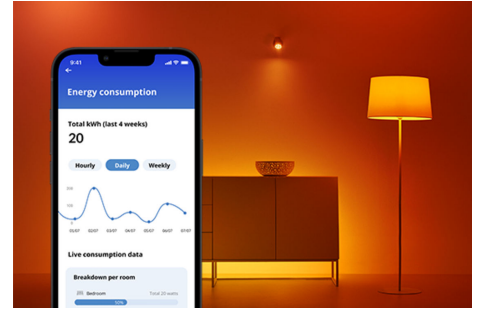

## **Wi-Fi BLE 60W A60 B22 927 DIM 1PF/6**

Enjoy more convenience in everyday life with this smart WiZ LED A60 bulb. This bulb gives soft white light that dims to your desired brightness level via app or voice. You can set schedule to turn lights on and off according to your daily or weekly routines, and have remote access to your lights even when you're away. WiZ lights connect to your existing Wi-Fi, no additional hardware is needed.

## **PRODUCT HIGHLIGHTS**

- Dimmable warm white smart bulb
- Up to 806 lumens
- Easy plug and play
- Control with app or voice

### Smart lighting functionalities easy to set up

Enjoy the benefits of smart features instantly, just by connecting your WiZ light to your Wi-Fi network. Control lights easily when you're away from home and scheduling lights to go on and off automatically. No need to install additional hardware such as hub or gateway!

### Monitor your energy consumption

Get an overview of the energy consumption of your lights with the WiZ app. Easily access a weekly or daily report to help you stay on top of your energy consumption at home.