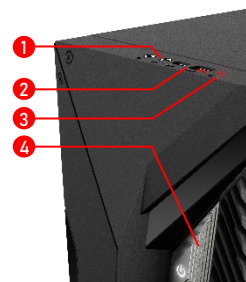

CONNECTIONS

1. 1x Headphones / 1x Microphone
2. 1x USB 3.2 Gen 1 Type C / 1x USB 3.2 Gen 1 Type A
3. HDD LED
4. Power button
5. 1 x HDMI™ out
6. 1 x VGA (D-sub)
7. 1 x Display Port out
8. 1 x PS/2 Combo port / 2 x USB 2.0 Type A
9. 1 x USB 3.2 Gen 1 Type A
10. 1x RJ45 (1G LAN) / 2x USB 2.0 Type A
11. 3x Audio jacks
12. 1x HDMI™ (Supports 4K@120Hz as specified in HDMI 2.1)
13. 3x DisplayPort (1.4a)

*Product specification, functions and appearance may vary by models and differ from country to country .