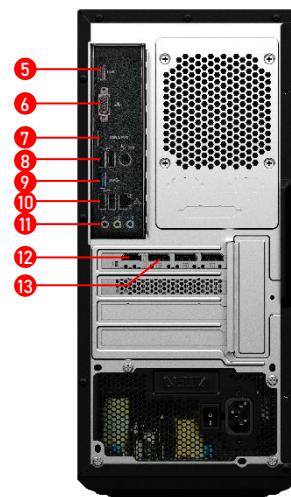

Mystic Light

Make your build look on fire or cold as ice. You are in control. Customize colors and effects with RGB LED.

Easy to upgrade

Easy to access and upgrade components to keep the system up to date with the latest hardware.

CONNECTIONS

1. 1x Headphones / 1x Microphone
2. 1x USB 3.2 Gen 1 Type C / 1x USB 3.2 Gen 1 Type A
3. HDD LED
4. Power button
5. 1 x HDMI™ out
6. 1 x VGA (D-sub)
7. 1 x Display Port out
8. 1 x PS/2 Combo port / 2 x USB 2.0 Type A
9. 1 x USB 3.2 Gen 1 Type A
10. 1x RJ45 (1G LAN) / 2x USB 2.0 Type A
11. 3x Audio jacks
12. 1x HDMI™ (Supports 4K@120Hz as specified in HDMI 2.1)
13. 3x DisplayPort (1.4a)