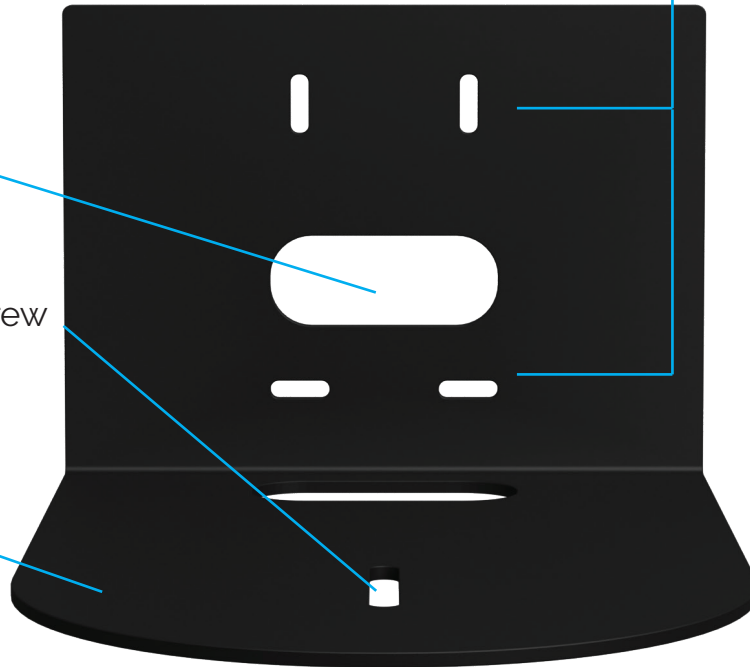

Key Features:

- Mounts directly to wall with supplied hardware.
- Available in Black or White powder coat finish.

Compatibility:

- All PTZOptics cameras
Designed specifically for: Move 4K 30X & Link 4K 30X
- All HuddleCamHD cameras
- Most PTZ cameras with a 1/4-20 mounting insert.

What's in the Box:

- Large Wall Mount (1 qty)
- 1/4-20 mounting screw (1 qty)
- 1/4" washers (2 qty)
- #10-16x 1-1/4" metal screws (4 qty)
- 10-12 x1" conical plastic anchors (4 qty)
- #6-32x 1" screws with washers (4 qty)

1. Four Precut post pattern fits U.S. doublegang box.

2. Convenient cable access

3. Mounting slot for 1/4 20" screw

4. Mount Base

Physical Specifications

SKU	PT-WM-3-BK / PT-WM-3-WH
Dimensions	9.5" L x 7" W x 5.1" H 241.3mm L x 177.8mm W x 129.54mm H
Weight	2.9 lbs 1.31 kg

Wall Mounts

[HCM-1-BK](#)
[HCM-1-WH](#)

A small universal camera mount designed to accommodate most PTZ cameras. Incompatible models: PTZOptics 30X 4K & 30X Link 4K.

[HCM-2-BK](#)
[HCM-2-WH](#)

Large Universal Wall Mount, mounts directly to wall or box with supplied hardware. Incompatible models: PTZOptics 30X 4K & 30X Link 4K.