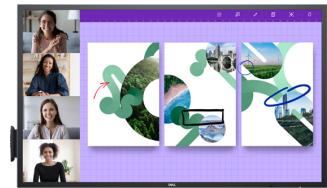

DELL P5524QT Interactive flat panel 139.7 cm (55") LCD 350 cd/m² 4K Ultra HD Black Touchscreen

Brand : DELL

Product code: DELL-P5524QT

Product name : P5524QT

- 54.64" 4K UHD 3840 x 2160, IPS
- 8ms, 16:9, 350cd/m², 1200:1
- USB, HDMI, DisplayPort"
- 54.64" 4K UHD 3840 x 2160, IPS, 16:9, 350 cd/m² 1.07 Billion, 8 ms, 178°/178°, 1200:1

DELL P5524QT Interactive flat panel 139.7 cm (55") LCD 350 cd/m² 4K Ultra HD Black Touchscreen:

Bring the team together, whether they are in the room or remote, with this brilliant 55" 4K UHD large format monitor with 20-point touch, palm-rejection, USB-C connectivity and built-in dual 10W speakers. DELL P5524QT. Product design: Interactive flat panel. Display diagonal: 139.7 cm (55"), Display technology: LCD, Display resolution: 3840 x 2160 pixels, Display brightness: 350 cd/m², HD type: 4K Ultra HD, Touchscreen. Product colour: Black