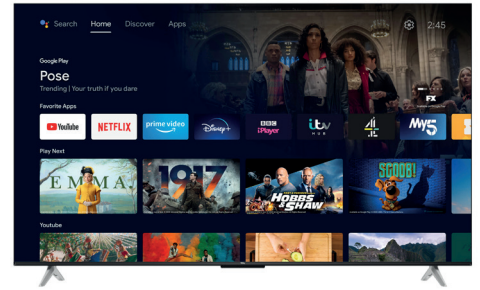

TCL

65P638K

DISPLAY

Screen size (inches/cm)	65 / 165.1
Visible screen size : diagonal(inches/cm)	64.5 / 164
Panel resolution	UHD
Wide color Technology	Dynamic color
HDR (High Dynamic Range)	-
HDR formats	HDR10, PQ10, HLG
HDR brightness	-
Picture Performance Index*	2300
Resolution	3840x2160
Curved / Curvature	-
10 bit panel	Yes
Dynamic contrast	Mega
Picture processing	IPQ 2.0 Engine
Dimming	Yes
Ultra AR coating	-
UHD upscaling	UHD Machine Learning AI SR
Color management	20P & 2P calibration
Digital Noise Reduction	Yes
Film Mode	Yes

* Picture performance Index

AUDIO

Sound power	2x10 W
Music sound power	-
Dolby	Dolby AC4
Sound Processing	Dolby Audio
Equaliser	-
Speaker type	Down Firing
Audio quality by	-
Speakers	Full range
Digital Pure Sound	-
Woofer	-
Auto volume control	Yes

SMART CONTENT

Processor	Quad Core
SmartTV	AndroidTV (29 languages)
Android OS	Android R (11.0)
GuideOn (Internet EPG)	-
4K	Netflix, YouTube, Amazon Prime, AppleTV+ & more
Applications	Google Play Store
Social	-
Web browser	-
HbbTV	2.0.2
Smart integrated TV microphone	-

CONVENIENCE

Smartphone / Tablet remote support	Yes
USB multimedia*	Yes
Caption(Subtitle)	Yes
Divx compatibility	-
Clock & On/Off timer	-
Game mode	Auto
Sports mode	Yes
Multipicture	PAT
Sleep timer	Yes
Hotel mode	Yes
OSD Languages	29
HDMI CEC (T-link)	Full
HDMI quick switch	Yes

* USB key not included

CONVERGENCE

Bluetooth	A2DP, HID
DLNA 1.5	Yes
Wifi display (Miracast)	Chromecast & T-cast
USB HID support	Yes

CONTROL

Remote control batteries	Yes
Remote Control	RC802N5

TUNER/BROADCASTING

DTV Tuner	DVB-T2/C/S2
Video decoding	H.265 UHD, H.264, MPEG-2
Analogue tuner	Yes
Analogue tuner systems	PAL/SECAM/NTSC (AV) BG/DK/LL'
CI+	Yes (1.4, ECP)
EPG (DVB EIT/SI)	up to 8 days
Auto channel search	Yes
Teletext	Yes

CONNECTIVITY

HDMI	3
HDCP 2.2	2,3
USB	1 x 3.0
YPbPr	CVBS Optional
DVI-in (video)	-
Ethernet (LAN RJ-45)	Yes
Wifi	Built-in ac/n/g 2.4/5Ghz MIMO
Digital Audio Out	Optical
Headphone	Yes
RF in (IEC Terrestrial/Cable)	1
RF in (F Sat)	1
Sat: Diseq / SCD	Yes v.2.2 / Update
CI slot	1
HDMI eARC/ARC	eARC HDMI1
HDMI max resolution	2160P/60Hz 422 12bit
MHL	Yes (3.0) via HDMI1
Power cable	Detachable, 1.5 m

GAMING EXPERIENCE

HDMI 2.1 :	Features	UHD 120p, ALLM
	VRR / FreeSync / G-sync	-

DESIGN

Color	Brushed dark metal front
Vesa size	200 x 200 mm
Stand design	Y-shape

POWER

EEL 2021 class SDR (X1)	F
Annual SDR power consumption (EEL 2021) (X1)	98 W
EEL 2021 class HDR (X1)	G
Annual HDR power consumption (EEL 2021) (X1)	125 W
EEL 2021 class SDR (X2)	-
Annual SDR power consumption (EEL 2021) (X2)	-
EEL 2021 class HDR (X2)	-
Annual HDR power consumption (EEL 2021) (X2)	-
Auto power off	Yes
Power supply	220-240V~50Hz
Power consumption (standby)	0,5 W
Power consumption (network standby)	2,00 W
Peak luminance ratio	73%
Power consumption (maximum)	145 W
Mercury content	0,0 mg
Presence of Lead	No

DIMENSIONS & WEIGHT