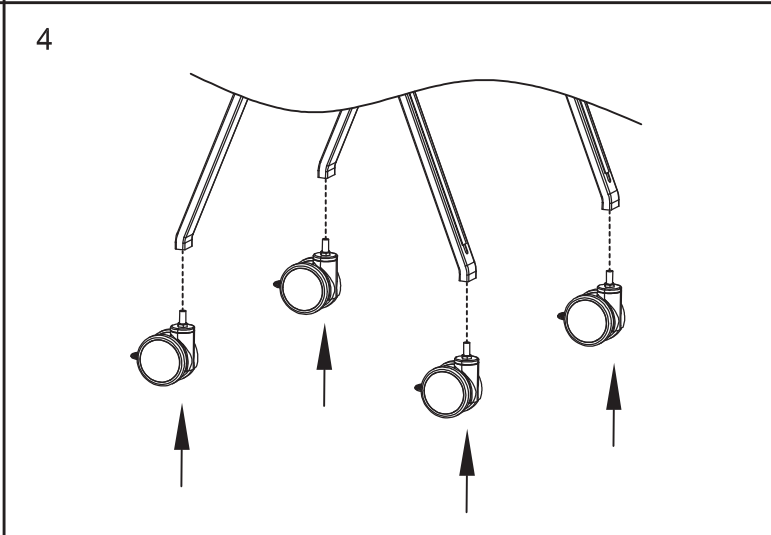

VISION

Product name: Flat Panel Flipchart-Style Stand

Product number: VFM-F20/HB

(A)	∅6		×8	(B)	∅6		×10
(C)	M6x12		×14	(D)	ST4×12mm		×4
(E)	M4×12mm		×4	(F)	M6		×4
(G)	M6		×2	(H)	∅8		×2
(I)	M5×16mm		×4	(J)	M6×16mm, M6×25mm		×4
(K)	M8×30mm, M8×50mm		×4	(L)	M6×12mm		×4
(M)				(N)			

5

6

7

8

9

10