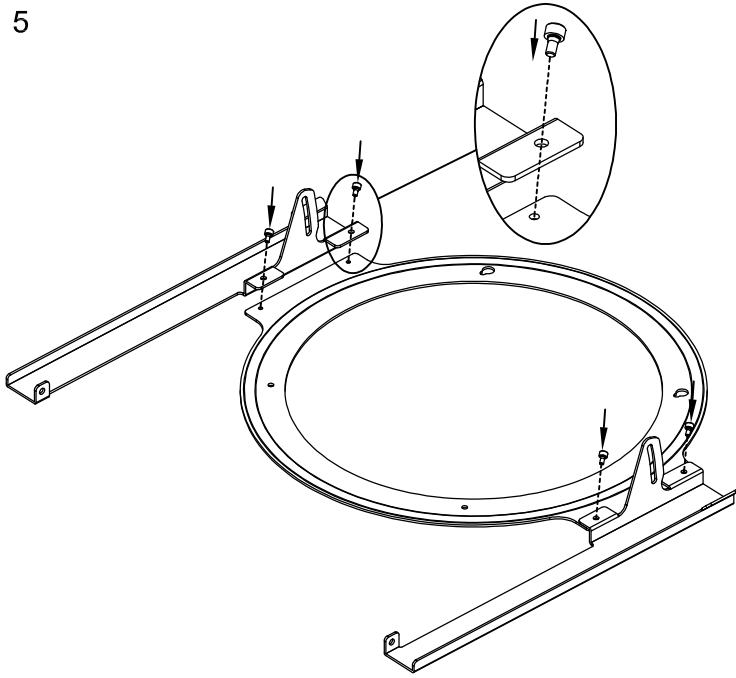

VISION

Product name: Flat Panel Flipchart-Style Stand

Product number: VFM-F20/HB

(A)	∅6		×8	(B)	∅6		×10
(C)	M6x12		×14	(D)	ST4×12mm		×4
(E)	M4×12mm		×4	(F)	M6		×4
(G)	M6		×2	(H)	∅8		×2
(I)	M5×16mm		×4	(J)	M6×16mm, M6×25mm		×4
(K)	M8×30mm, M8×50mm		×4	(L)	M6×12mm		×4
(M)				(N)			

5

6

7

8

9

10