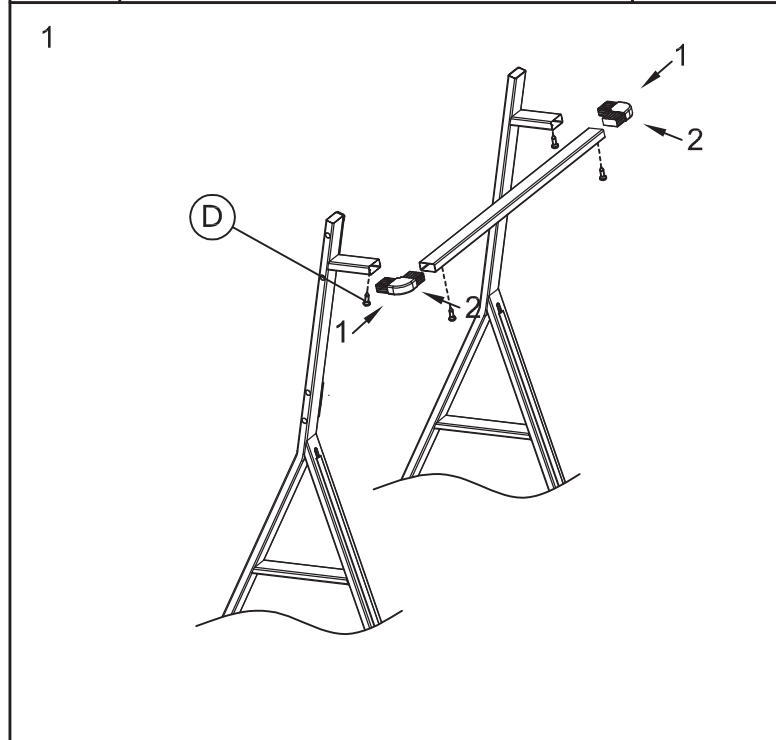

VISION

Product name: Flat Panel Flipchart-Style Stand

Product number: VFM-F20/HB

(A)	∅6		×8	(B)	∅6		×10
(C)	M6x12		×14	(D)	ST4×12mm		×4
(E)	M4×12mm		×4	(F)	M6		×4
(G)	M6		×2	(H)	∅8		×2
(I)	M5×16mm		×4	(J)	M6×16mm, M6×25mm		×4
(K)	M8×30mm, M8×50mm		×4	(L)	M6×12mm		×4
(M)				(N)			

5

6

7

8

9

10