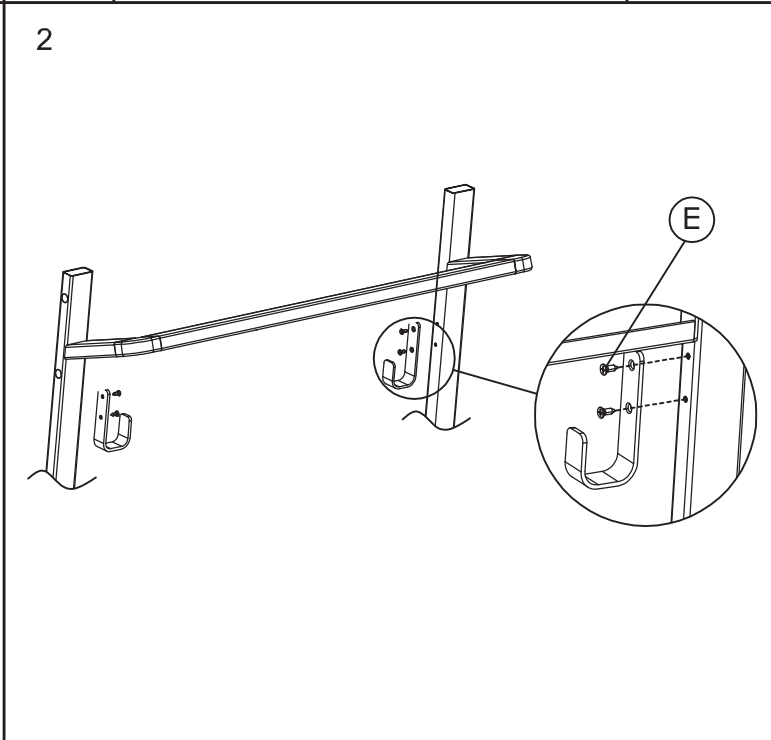

VISION

Product name: Flat Panel Flipchart-Style Stand

Product number: VFM-F20/HB

(A)	∅6		×8	(B)	∅6		×10
(C)	M6x12		×14	(D)	ST4×12mm		×4
(E)	M4×12mm		×4	(F)	M6		×4
(G)	M6		×2	(H)	∅8		×2
(I)	M5×16mm		×4	(J)	M6×16mm, M6×25mm		×4
(K)	M8×30mm, M8×50mm		×4	(L)	M6×12mm		×4
(M)				(N)			