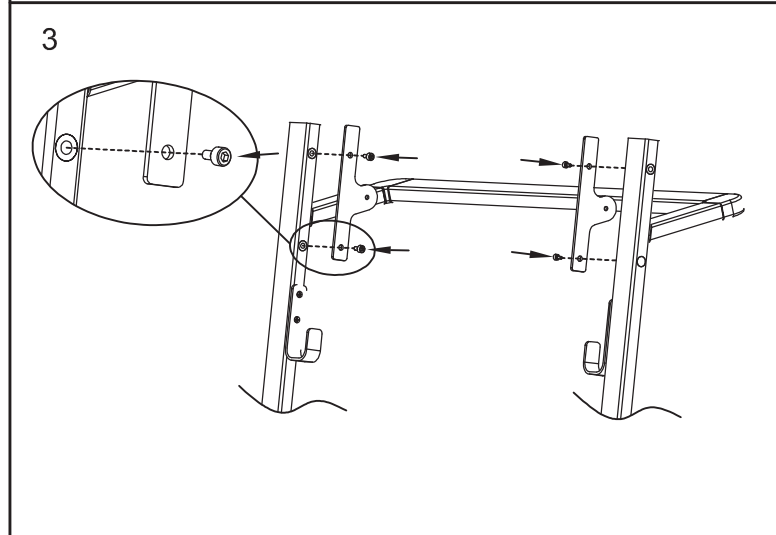

VISION

Product name: Flat Panel Flipchart-Style Stand

Product number: VFM-F20/HB

(A)	∅6		×8	(B)	∅6		×10
(C)	M6x12		×14	(D)	ST4×12mm		×4
(E)	M4×12mm		×4	(F)	M6		×4
(G)	M6		×2	(H)	∅8		×2
(I)	M5×16mm		×4	(J)	M6×16mm, M6×25mm		×4
(K)	M8×30mm, M8×50mm		×4	(L)	M6×12mm		×4
(M)				(N)			