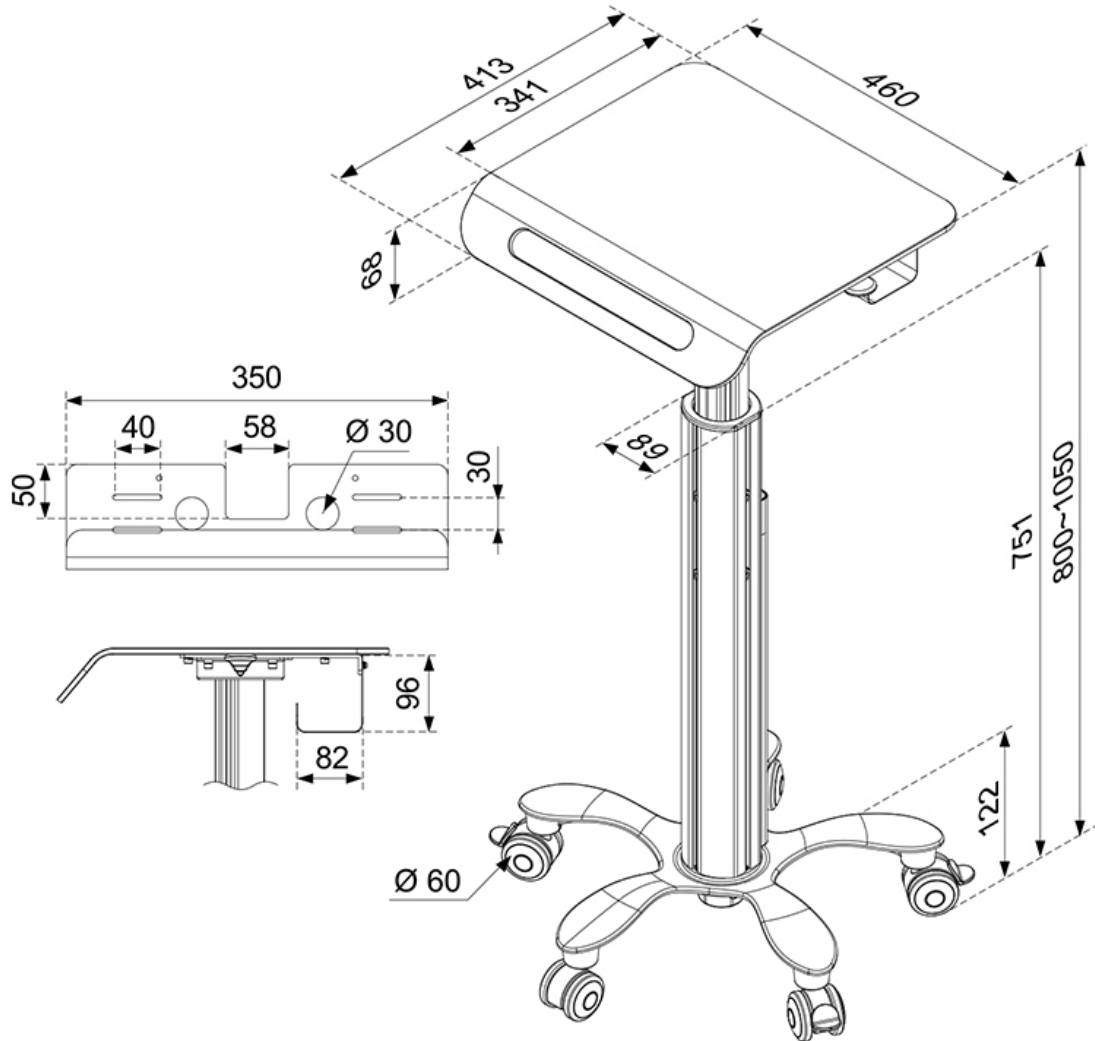

MED-M050

NEOMOUNTS MEDICAL WORK STATION

Neomounts

Measuring unit: mm