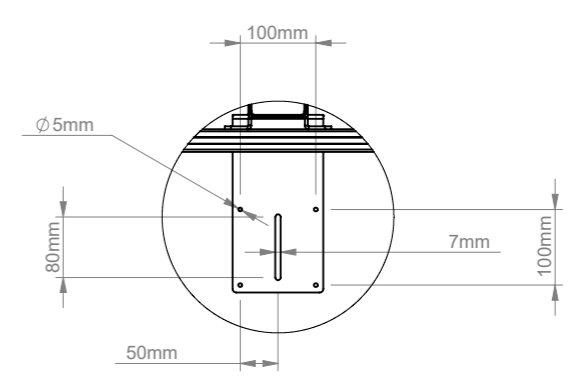

VESA 600 X 400 Interface Adapters can be used in portrait or landscape orientation

DETAIL A
SCALE 1 : 10

DETAIL B
SCALE 1 : 10

B-Tech International Design and Manufacturing Limited		B-Tech No: BTF845
Part of the B-Tech International Group of Companies		Version: 1.0
 UNLESS OTHERWISE SPECIFIED DIMENSIONS ARE IN MILLIMETERS	Size: A3	Title: Universal Extra-Wide Twin Screen Video Conferencing Stand (1.8m)
	Scale: 1:15	Revision: 0.0
Sheet: 1 of 1	Date: 17/05/17	File Name: BTD-BTF845-R0.0