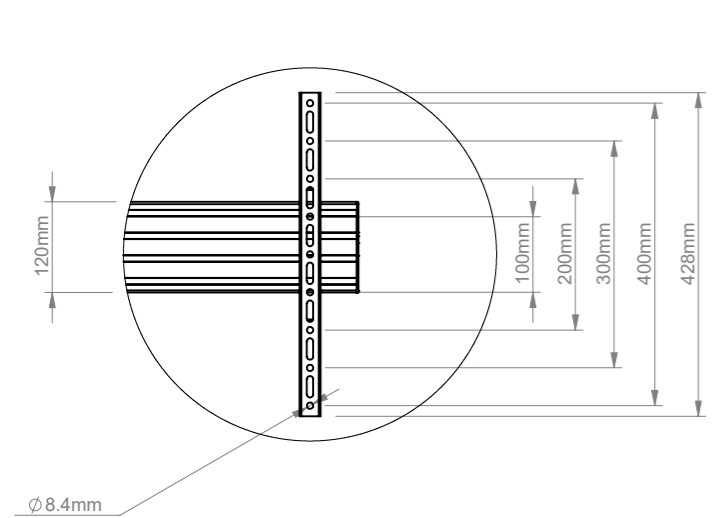

VESA 600 X 400 Interface Adapters can be used in portrait or landscape orientation

DETAIL A
SCALE 1 : 10

DETAIL B
SCALE 1 : 10

B-Tech International Design and Manufacturing Limited		B-Tech No: BTF845
Part of the B-Tech International Group of Companies		Version: 1.0
 UNLESS OTHERWISE SPECIFIED DIMENSIONS ARE IN MILLIMETERS	Size: A3	Title: Universal Extra-Wide Twin Screen Video Conferencing Stand (1.8m)
	Scale: 1:15	Revision: 0.0
Sheet: 1 of 1	Date: 17/05/17	File Name: BTD-BTF845-R0.0