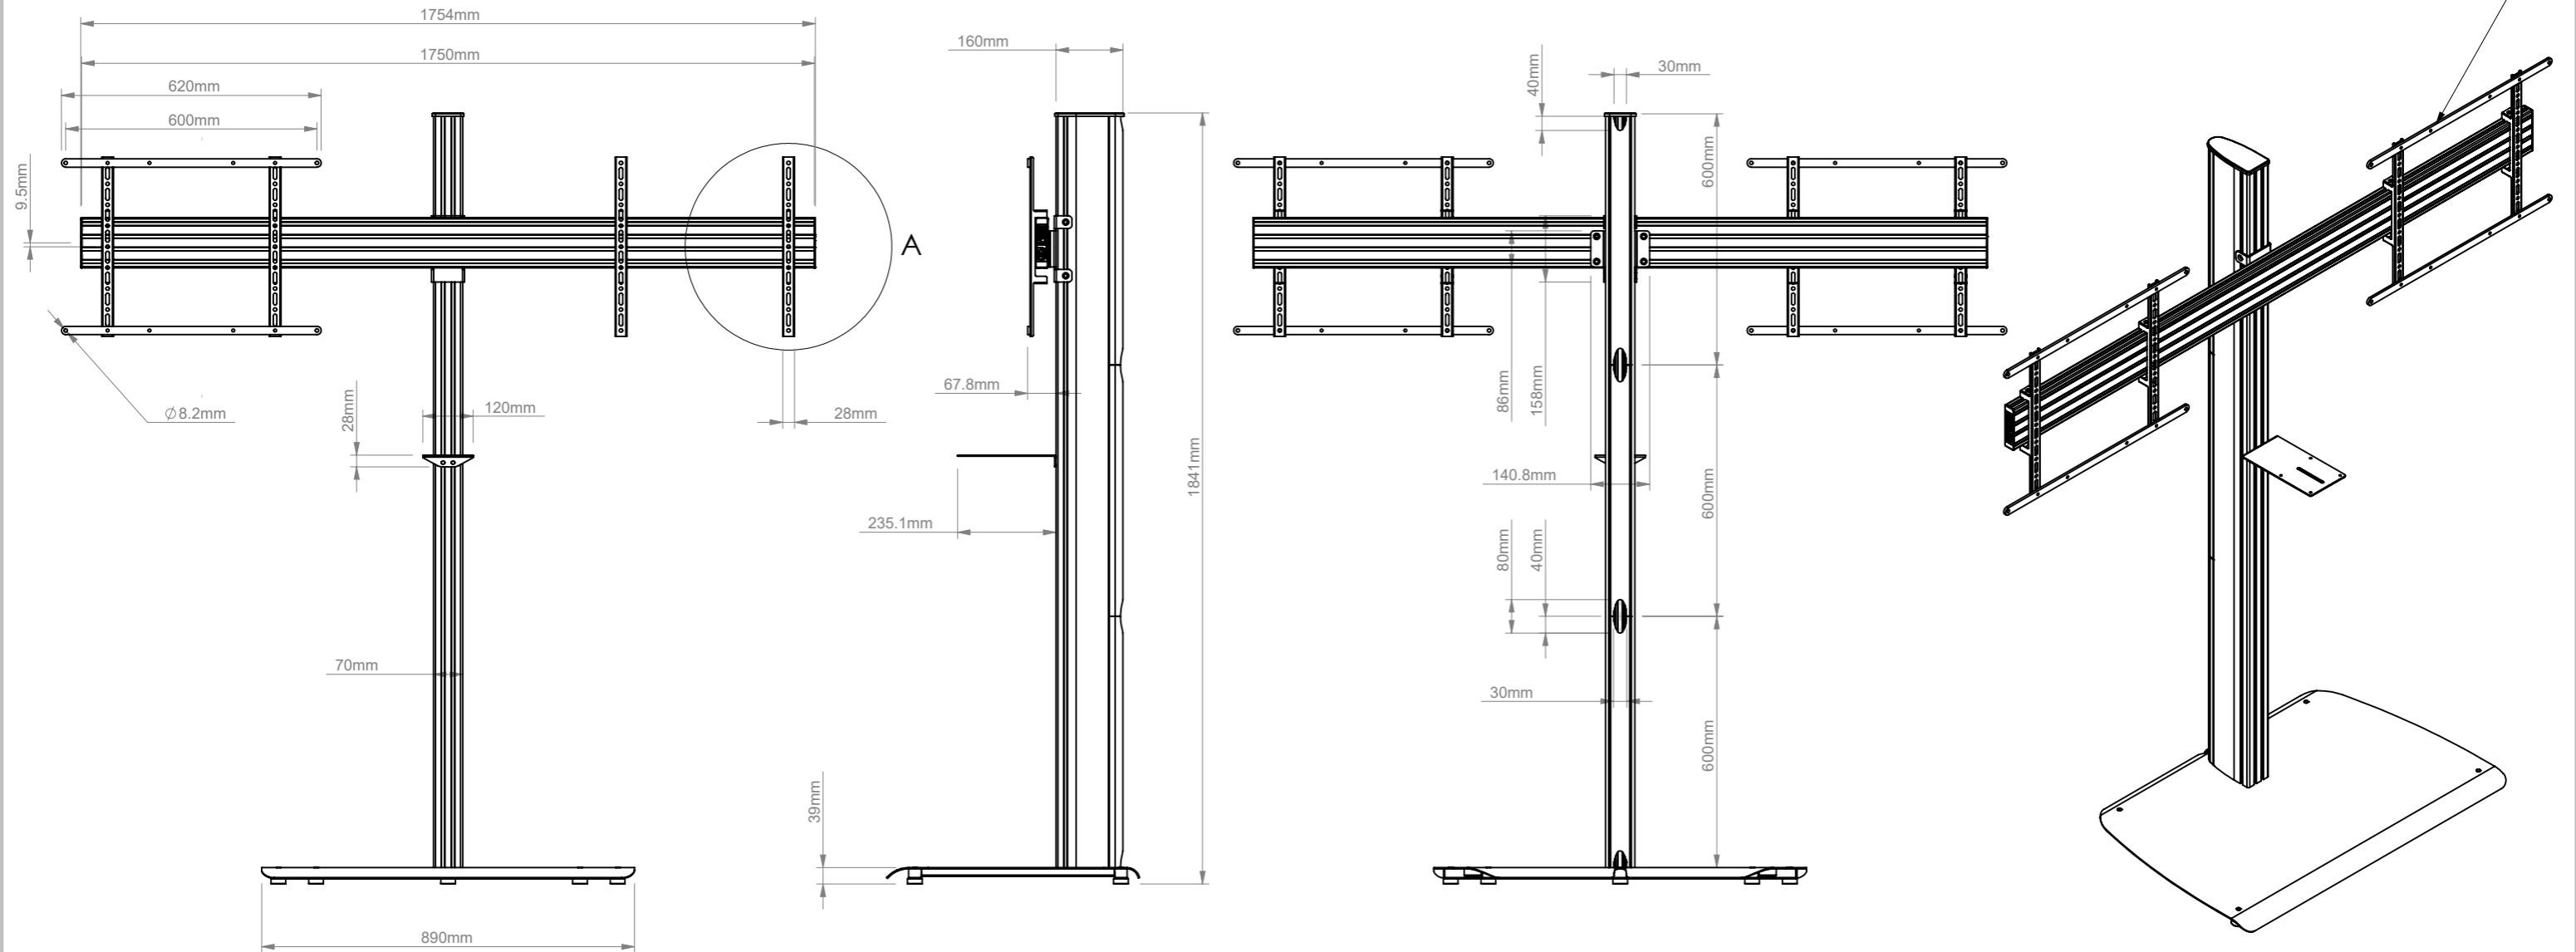

THE INFORMATION CONTAINED IN THIS DRAWING IS THE SOLE PROPERTY OF B-TECH INTERNATIONAL DESIGN AND MANUFACTURING LIMITED, ANY REPRODUCTION IN PART OR WHOLE WITHOUT THE WRITTEN PERMISSION OF B-TECH INTERNATIONAL DESIGN AND MANUFACTURING LIMITED IS PROHIBITED.

VESA 600 X 400 Interface Adapters can be used in portrait or landscape orientation

DETAIL A
SCALE 1 : 10

DETAIL B
SCALE 1 : 10

B-Tech International Design and Manufacturing Limited		B-Tech No: BTF845
Part of the B-Tech International Group of Companies		Version: 1.0
 UNLESS OTHERWISE SPECIFIED DIMENSIONS ARE IN MILLIMETERS	Size: A3	Title: Universal Extra-Wide Twin Screen Video Conferencing Stand (1.8m)
	Scale: 1:15	Revision: 0.0
Sheet: 1 of 1	Date: 17/05/17	File Name: BTD-BTF845-R0.0