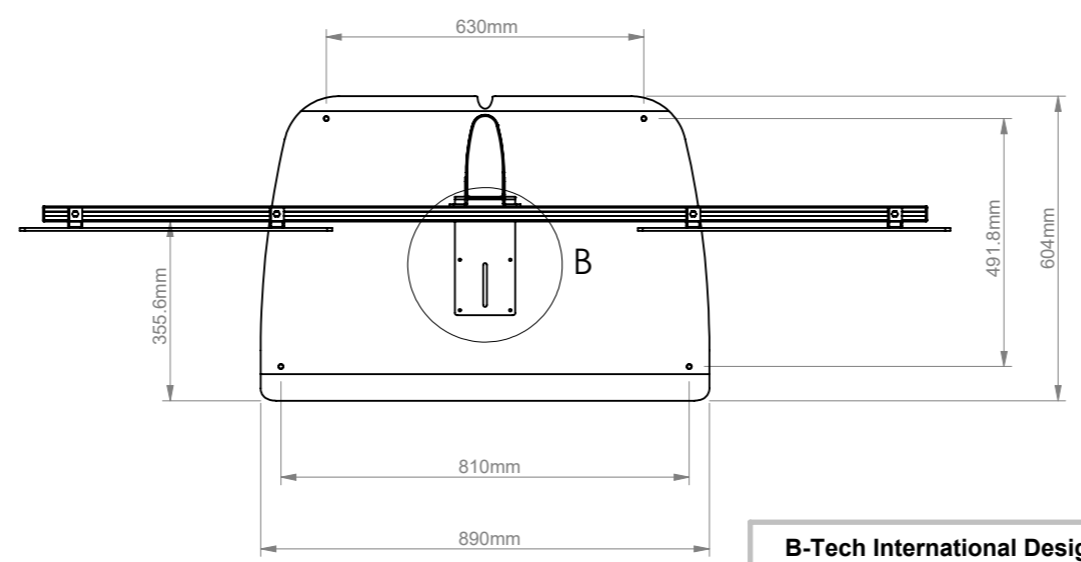

VESA 600 X 400 Interface Adapters can be used in portrait or landscape orientation

DETAIL A
SCALE 1 : 10

DETAIL B
SCALE 1 : 10

B-Tech International Design and Manufacturing Limited		B-Tech No: BTF845
Part of the B-Tech International Group of Companies		Version: 1.0
 UNLESS OTHERWISE SPECIFIED DIMENSIONS ARE IN MILLIMETERS	Size: A3	Title: Universal Extra-Wide Twin Screen Video Conferencing Stand (1.8m)
	Scale: 1:15	Revision: 0.0
Sheet: 1 of 1	Date: 17/05/17	File Name: BTD-BTF845-R0.0