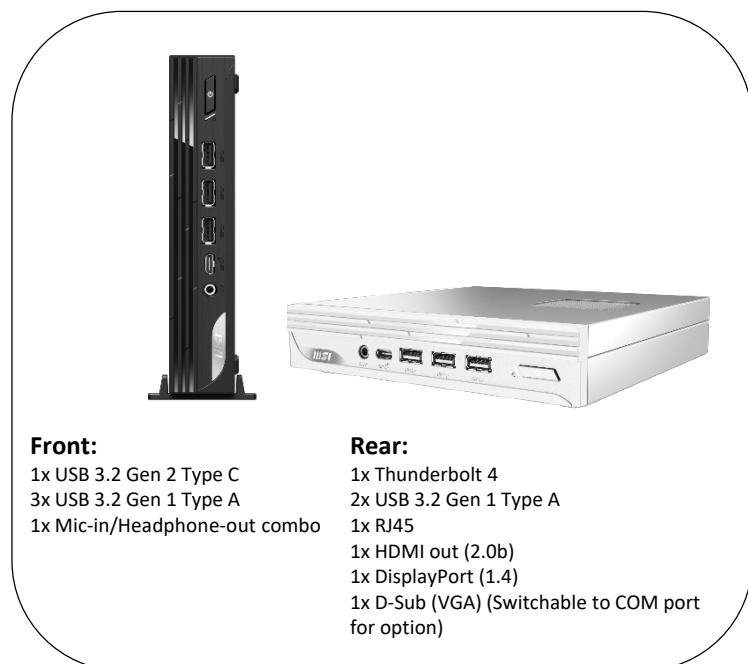

TPM Support

Hardware TPM Support

dTPM design secures your confidential data with encryption keys.

Easy to Upgrade

Easy to access and upgrade components to keep the system up to date with the latest hardware.

2.5G LAN Support

Connect and rapidly transfer data over a network with the high-bandwidth and low-latency 2.5Gbps Ethernet LAN.

MSI Cloud Center

MSI Cloud Center app brings you a private cloud and help backup files of your mobile devices (Android & iOS)

MSI Center App

The MSI Center takes optimization to the next level with easily adjustable system modes and resources for a wide range of scenarios and needs.

VESA Mountable

VESA mountable design makes the PC completely invisible on your desk.

Front:

1x USB 3.2 Gen 2 Type C
3x USB 3.2 Gen 1 Type A
1x Mic-in/Headphone-out combo

Rear:

1x Thunderbolt 4
2x USB 3.2 Gen 1 Type A
1x RJ45
1x HDMI out (2.0b)
1x DisplayPort (1.4)
1x D-Sub (VGA) (Switchable to COM port for option)