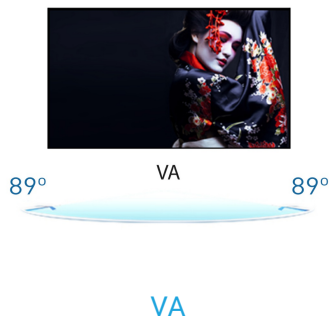

VA panel technology offers higher contrast, darker blacks and much better viewing angles than standard TN technology. The screen will look good no matter what angle you look at it.