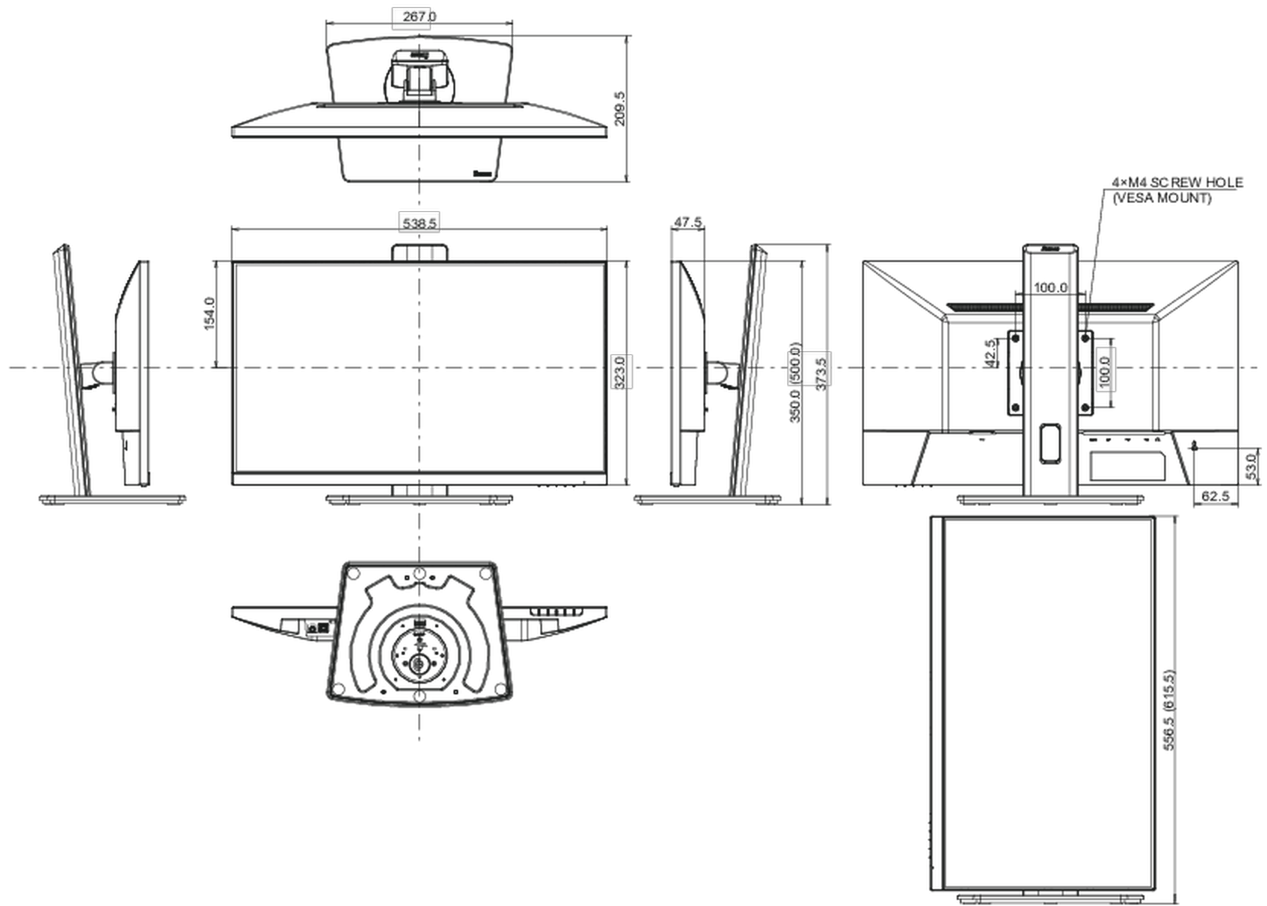

04 MECHANICAL

Display position adjustments	height, swivel, tilt, pivot (rotation both sides)
Height adjustment	150mm
Rotation (PIVOT function)	90°
Swivel stand	90°; 45° left; 45° right
Tilt angle	23° up; 5° down
VESA mounting	100 x 100mm

REACH SVHC	above 0.1%: Lead
------------	------------------

08 DIMENSIONS / WEIGHT

Product dimensions W x H x D	538.5 x 350 (500) x 209,5mm
------------------------------	-----------------------------

Box dimensions W x H x D	685 x 405 x 126mm
--------------------------	-------------------

Weight (without box)	4.6kg
----------------------	-------

Weight (with box)	5.9kg
-------------------	-------

EAN code	4948570123049
----------	---------------

All trademarks and registered trademarks acknowledged. E & O E. Specification subject to change without notice. All LCD's comply with ISO-9241-307:2008 in connection with pixel defects.