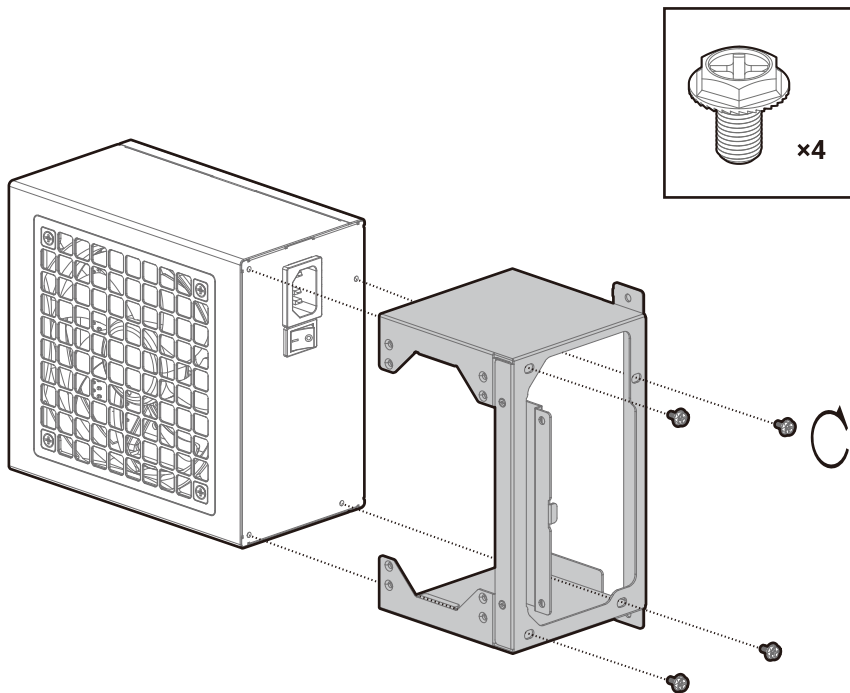

Removing the PSU Shroud

Removing the PSU Rubber Stand and HDD Cage

Installation for Dual Chamber Mode

Vertical installation of Graphics Card

Installing HDDs

Installing the Power Supply

Installing the Front I/O Connectors

For reference only, please refer to the real product.

Fan Power Line Wiring

For reference only, please refer to the real product.

Rubber Square Bits Usage Method

DeepCool USA Inc.
11650 Mission Park Drive Suite 108., Rancho Cucamonga, CA 91730