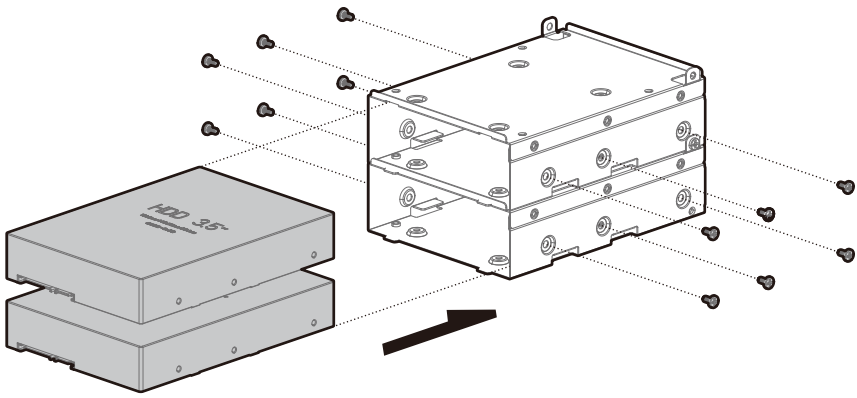

Removing the PSU Shroud

Removing the PSU Rubber Stand and HDD Cage

Installation for Dual Chamber Mode

Vertical installation of Graphics Card

Installing HDDs

Installing the Power Supply

Installing the Front I/O Connectors

For reference only, please refer to the real product.

Fan Power Line Wiring

For reference only, please refer to the real product.

Rubber Square Bits Usage Method

DeepCool USA Inc.
11650 Mission Park Drive Suite 108., Rancho Cucamonga, CA 91730