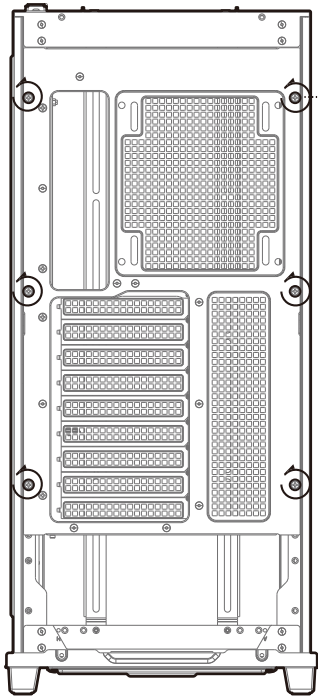

Removing the PSU Shroud

Removing the PSU Rubber Stand and HDD Cage

Installation for Dual Chamber Mode

Vertical installation of Graphics Card

Installing HDDs

Installing the Power Supply

Installing the Front I/O Connectors

USB3.0

MIC/AUDIO

POWER SW

TYPE-C

HDD LED

For reference only, please refer to the real product.

For reference only, please refer to the real product.

Motherboard RGB Synchronization

For reference only, please refer to the real product.

Fan Power Line Wiring

For reference only, please refer to the real product.

Rubber Square Bits Usage Method

DeepCool USA Inc.
11650 Mission Park Drive Suite 108., Rancho Cucamonga, CA 91730