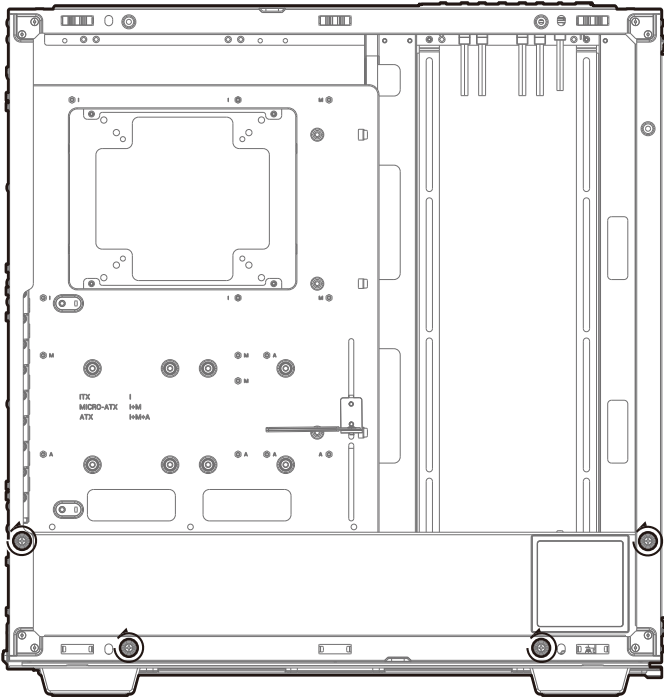

Removing the PSU Shroud

Removing the PSU Rubber Stand and HDD Cage

Installation for Dual Chamber Mode

Vertical installation of Graphics Card

Installing HDDs

Installing the Power Supply

Installing the Front I/O Connectors