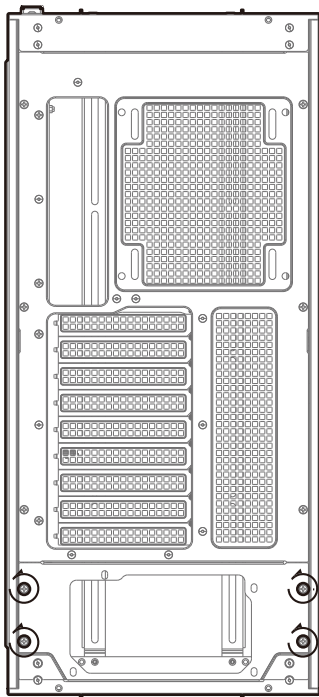

Removing the PSU Shroud

Removing the PSU Rubber Stand and HDD Cage

Installation for Dual Chamber Mode

Vertical installation of Graphics Card

Installing HDDs

Installing the Power Supply

Installing the Front I/O Connectors

USB3.0

MIC/AUDIO

POWER SW

TYPE-C

HDD LED

For reference only, please refer to the real product.

For reference only, please refer to the real product.

Motherboard RGB Synchronization

For reference only, please refer to the real product.

Fan Power Line Wiring

For reference only, please refer to the real product.

Rubber Square Bits Usage Method

DeepCool USA Inc.
11650 Mission Park Drive Suite 108., Rancho Cucamonga, CA 91730