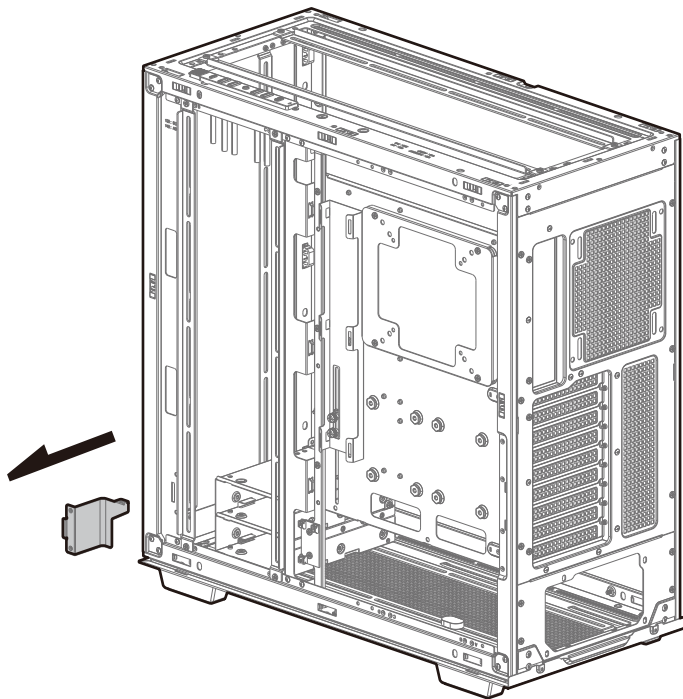

Removing the PSU Shroud

Removing the PSU Rubber Stand and HDD Cage

Installation for Dual Chamber Mode

Vertical installation of Graphics Card

Installing HDDs

Installing the Power Supply

Installing the Front I/O Connectors

USB3.0

MIC/AUDIO

POWER SW

TYPE-C

HDD LED

For reference only, please refer to the real product.

For reference only, please refer to the real product.

Motherboard RGB Synchronization