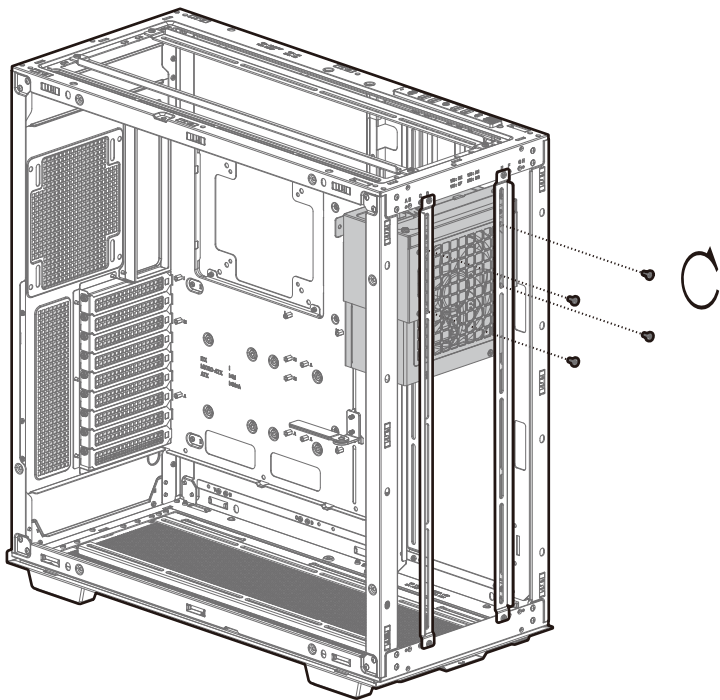

Removing the PSU Shroud

Removing the PSU Rubber Stand and HDD Cage

Installation for Dual Chamber Mode

Vertical installation of Graphics Card

Installing HDDs

Installing the Power Supply

Installing the Front I/O Connectors

USB3.0

MIC/AUDIO

POWER SW

TYPE-C

HDD LED

For reference only, please refer to the real product.

For reference only, please refer to the real product.

Motherboard RGB Synchronization

For reference only, please refer to the real product.

Fan Power Line Wiring

For reference only, please refer to the real product.

Rubber Square Bits Usage Method

DeepCool USA Inc.
11650 Mission Park Drive Suite 108., Rancho Cucamonga, CA 91730