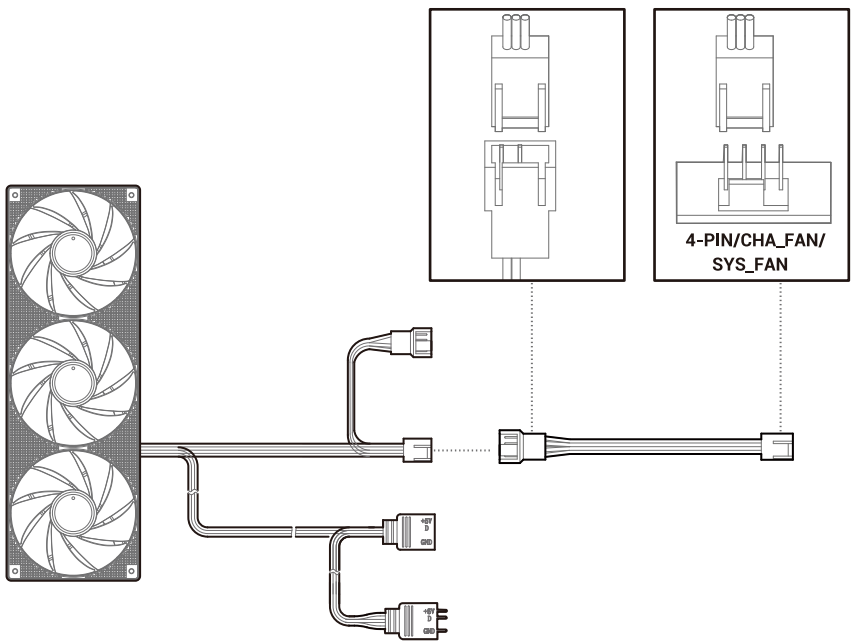

Removing the PSU Shroud

Removing the PSU Rubber Stand and HDD Cage

Installation for Dual Chamber Mode

Vertical installation of Graphics Card

Installing HDDs

Installing the Power Supply

Installing the Front I/O Connectors

USB3.0

MIC/AUDIO

POWER SW

TYPE-C

HDD LED

For reference only, please refer to the real product.

For reference only, please refer to the real product.

Motherboard RGB Synchronization

For reference only, please refer to the real product.

Fan Power Line Wiring

For reference only, please refer to the real product.

Rubber Square Bits Usage Method

DeepCool USA Inc.
11650 Mission Park Drive Suite 108., Rancho Cucamonga, CA 91730