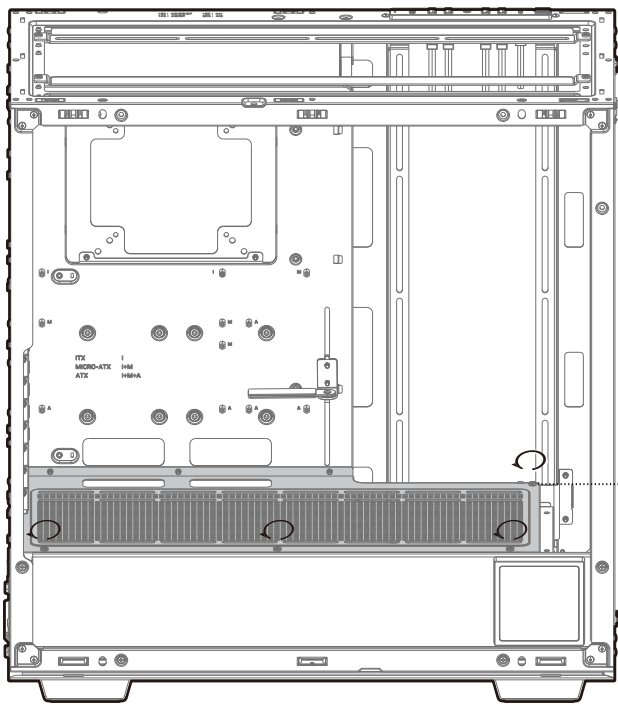

Removing the PSU Shroud

Removing the PSU Rubber Stand and HDD Cage

Installation for Dual Chamber Mode

Vertical installation of Graphics Card

Installing HDDs

Installing the Power Supply

Installing the Front I/O Connectors