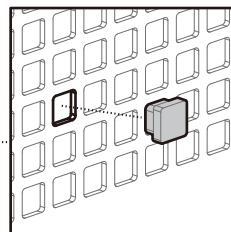

Removing the PSU Shroud

Removing the PSU Rubber Stand and HDD Cage

Installation for Dual Chamber Mode

Vertical installation of Graphics Card

Installing HDDs

Installing the Power Supply

Installing the Front I/O Connectors

For reference only, please refer to the real product.

Fan Power Line Wiring

For reference only, please refer to the real product.

Rubber Square Bits Usage Method

DeepCool USA Inc.
11650 Mission Park Drive Suite 108., Rancho Cucamonga, CA 91730