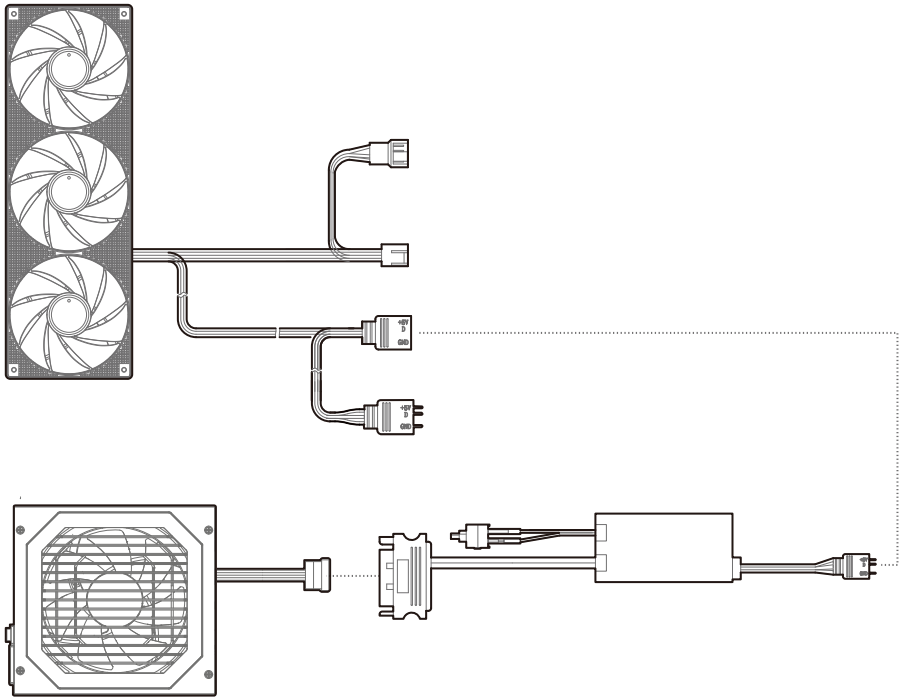

Removing the PSU Shroud

Removing the PSU Rubber Stand and HDD Cage

Installation for Dual Chamber Mode

Vertical installation of Graphics Card

Installing HDDs

Installing the Power Supply

Installing the Front I/O Connectors

USB3.0

MIC/AUDIO

POWER SW

TYPE-C

HDD LED

For reference only, please refer to the real product.

For reference only, please refer to the real product.

Motherboard RGB Synchronization

For reference only, please refer to the real product.

Fan Power Line Wiring

For reference only, please refer to the real product.

Rubber Square Bits Usage Method

DeepCool USA Inc.
11650 Mission Park Drive Suite 108., Rancho Cucamonga, CA 91730