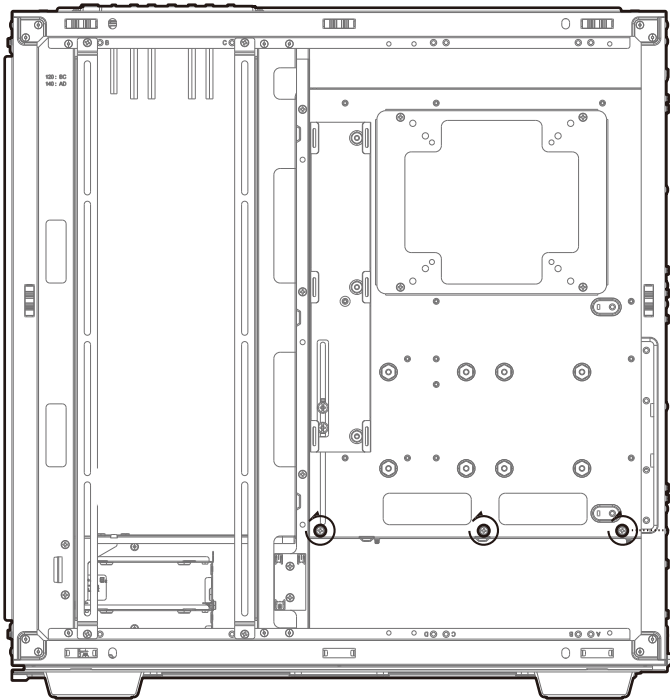

Removing the PSU Shroud

Removing the PSU Rubber Stand and HDD Cage

Installation for Dual Chamber Mode

Vertical installation of Graphics Card

Installing HDDs

Installing the Power Supply

Installing the Front I/O Connectors