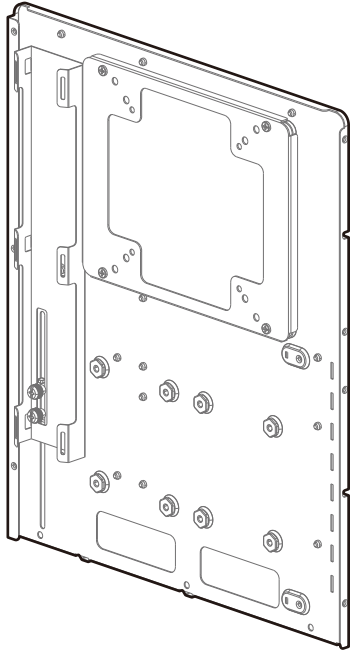

Removing the PSU Shroud

Removing the PSU Rubber Stand and HDD Cage

Installation for Dual Chamber Mode

Vertical installation of Graphics Card

Installing HDDs

Installing the Power Supply

Installing the Front I/O Connectors

USB3.0

MIC/AUDIO

POWER SW

TYPE-C

HDD LED

For reference only, please refer to the real product.

For reference only, please refer to the real product.

Motherboard RGB Synchronization