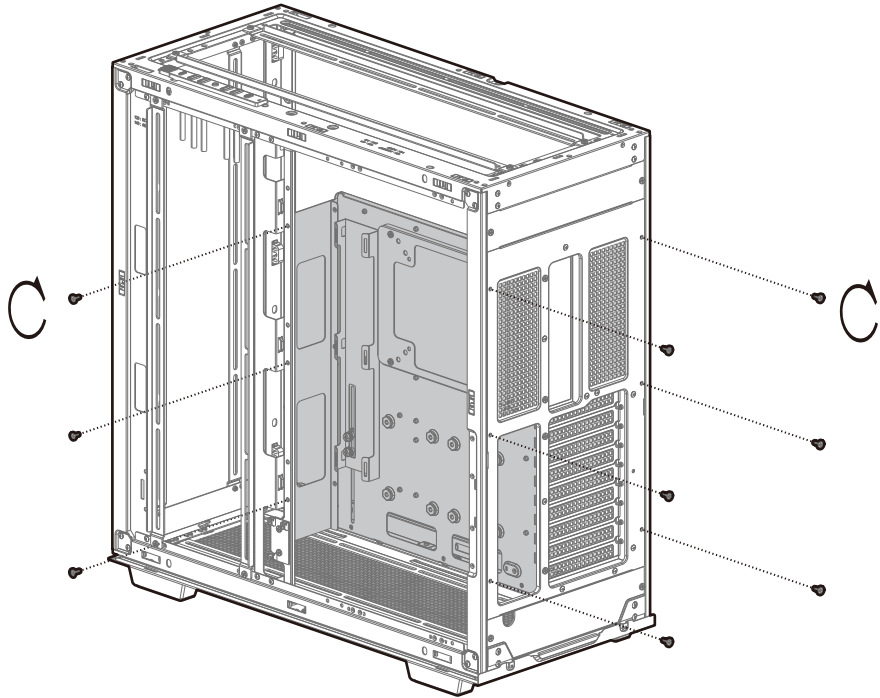

Removing the PSU Shroud

Removing the PSU Rubber Stand and HDD Cage

Installation for Dual Chamber Mode

Vertical installation of Graphics Card

Installing HDDs

Installing the Power Supply

Installing the Front I/O Connectors

USB3.0

MIC/AUDIO

POWER SW

TYPE-C

HDD LED

For reference only, please refer to the real product.

For reference only, please refer to the real product.

Motherboard RGB Synchronization