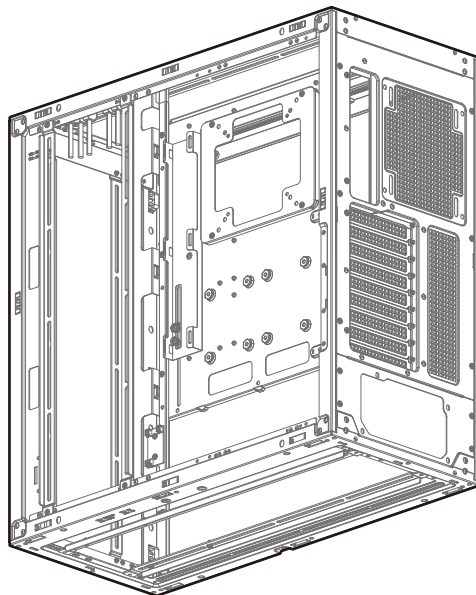

Removing the PSU Shroud

Removing the PSU Rubber Stand and HDD Cage

Installation for Dual Chamber Mode

Vertical installation of Graphics Card

Installing HDDs

Installing the Power Supply

Installing the Front I/O Connectors

USB3.0

MIC/AUDIO

POWER SW

TYPE-C

HDD LED

For reference only, please refer to the real product.

For reference only, please refer to the real product.

Motherboard RGB Synchronization