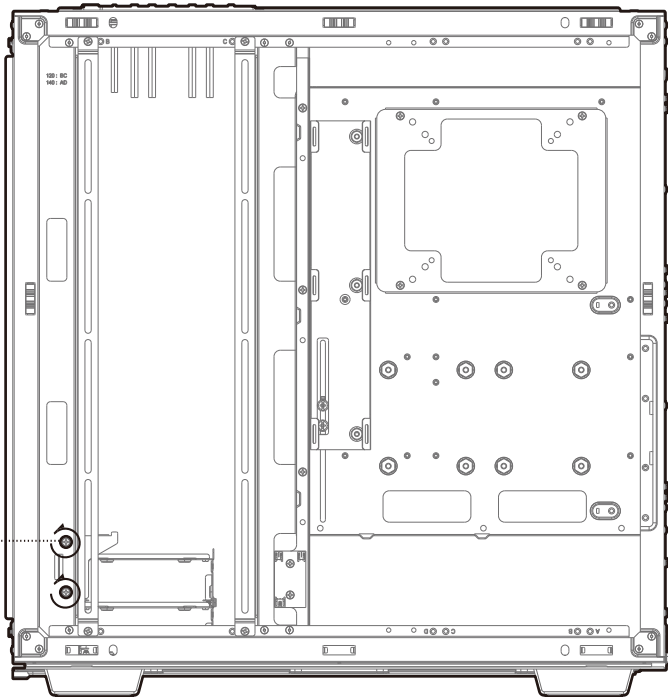

Removing the PSU Shroud

Removing the PSU Rubber Stand and HDD Cage

Installation for Dual Chamber Mode

Vertical installation of Graphics Card

Installing HDDs

Installing the Power Supply

Installing the Front I/O Connectors