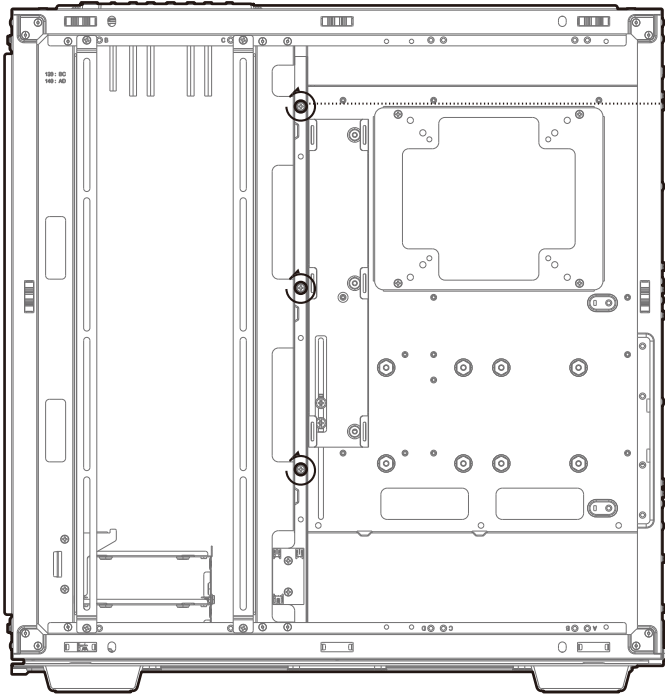

Removing the PSU Shroud

Removing the PSU Rubber Stand and HDD Cage

Installation for Dual Chamber Mode

Vertical installation of Graphics Card

Installing HDDs

Installing the Power Supply

Installing the Front I/O Connectors