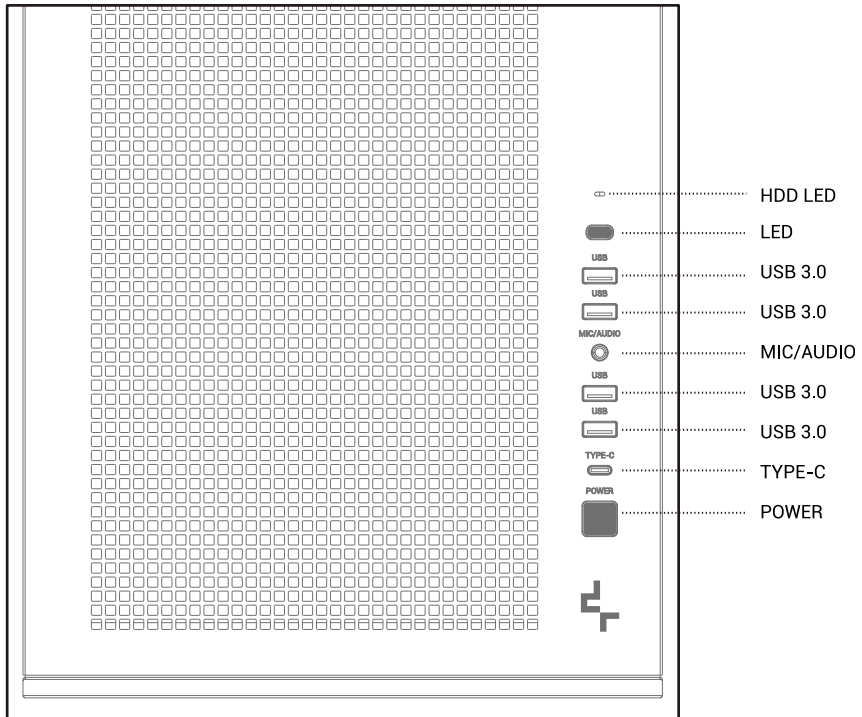

Removing the PSU Shroud

Removing the PSU Rubber Stand and HDD Cage

Installation for Dual Chamber Mode

Vertical installation of Graphics Card

Installing HDDs

Installing the Power Supply

Installing the Front I/O Connectors