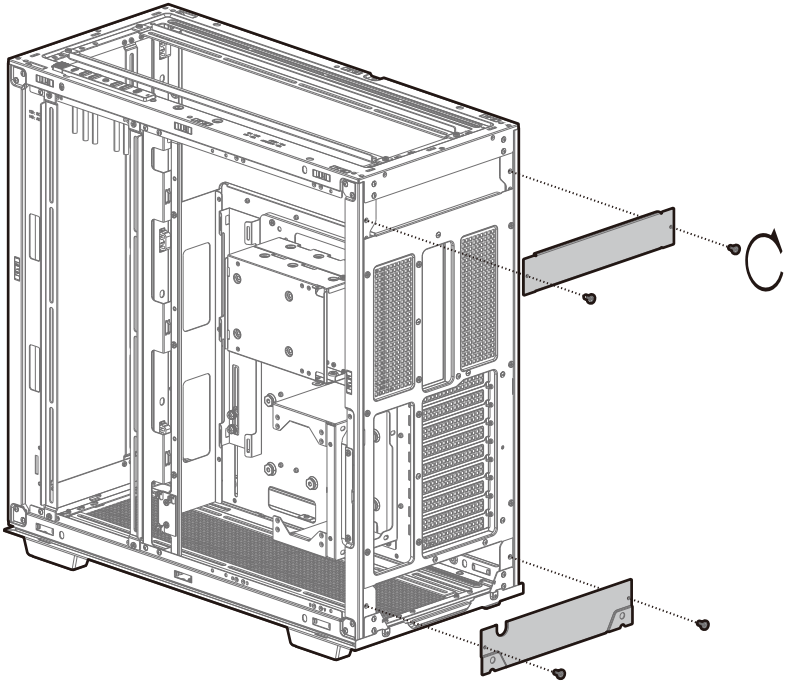

Removing the PSU Shroud

Removing the PSU Rubber Stand and HDD Cage

Installation for Dual Chamber Mode

Vertical installation of Graphics Card

Installing HDDs

Installing the Power Supply

Installing the Front I/O Connectors

USB3.0

MIC/AUDIO

POWER SW

TYPE-C

HDD LED

For reference only, please refer to the real product.

For reference only, please refer to the real product.

Motherboard RGB Synchronization

For reference only, please refer to the real product.

Fan Power Line Wiring

For reference only, please refer to the real product.

Rubber Square Bits Usage Method

DeepCool USA Inc.
11650 Mission Park Drive Suite 108., Rancho Cucamonga, CA 91730