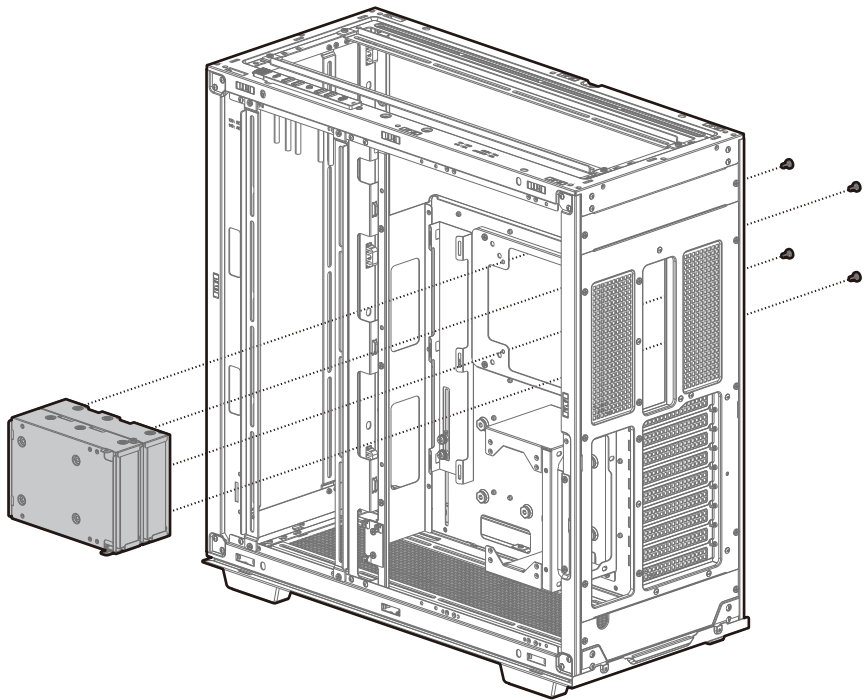

Removing the PSU Shroud

Removing the PSU Rubber Stand and HDD Cage

Installation for Dual Chamber Mode

Vertical installation of Graphics Card

Installing HDDs

Installing the Power Supply

Installing the Front I/O Connectors

USB3.0

MIC/AUDIO

POWER SW

TYPE-C

HDD LED

For reference only, please refer to the real product.

For reference only, please refer to the real product.

Motherboard RGB Synchronization