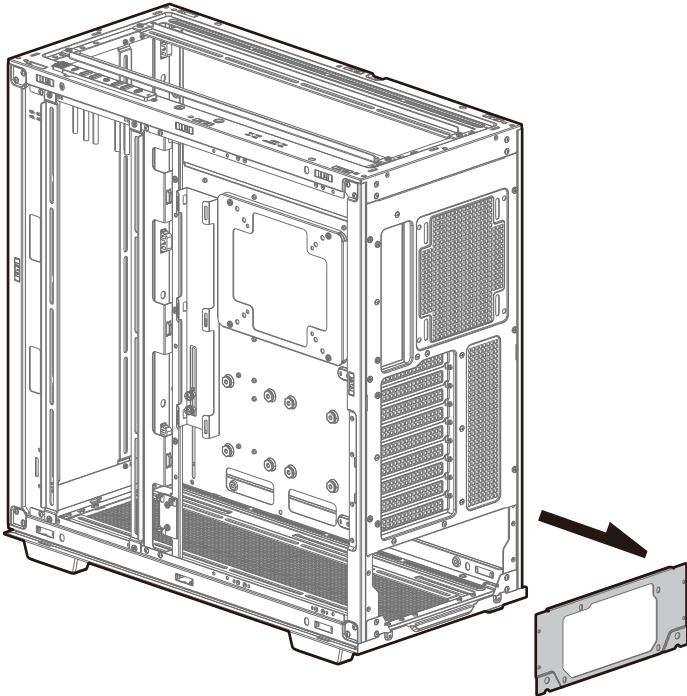

Removing the PSU Shroud

Removing the PSU Rubber Stand and HDD Cage

Installation for Dual Chamber Mode

Vertical installation of Graphics Card

Installing HDDs

Installing the Power Supply

Installing the Front I/O Connectors

USB3.0

MIC/AUDIO

POWER SW

TYPE-C

HDD LED

For reference only, please refer to the real product.

For reference only, please refer to the real product.

Motherboard RGB Synchronization