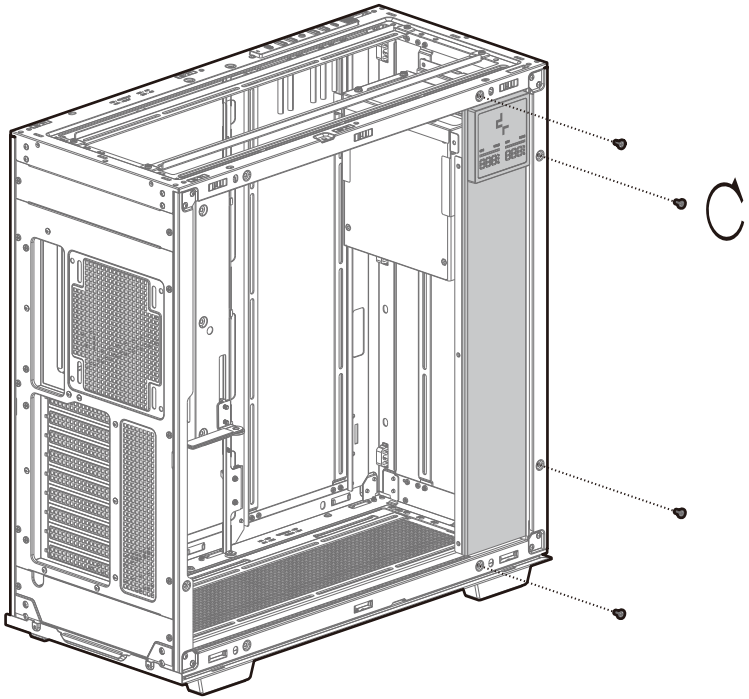

Removing the PSU Shroud

Removing the PSU Rubber Stand and HDD Cage

Installation for Dual Chamber Mode

Vertical installation of Graphics Card

Installing HDDs

Installing the Power Supply

Installing the Front I/O Connectors

USB3.0

MIC/AUDIO

POWER SW

TYPE-C

HDD LED

For reference only, please refer to the real product.

For reference only, please refer to the real product.

Motherboard RGB Synchronization