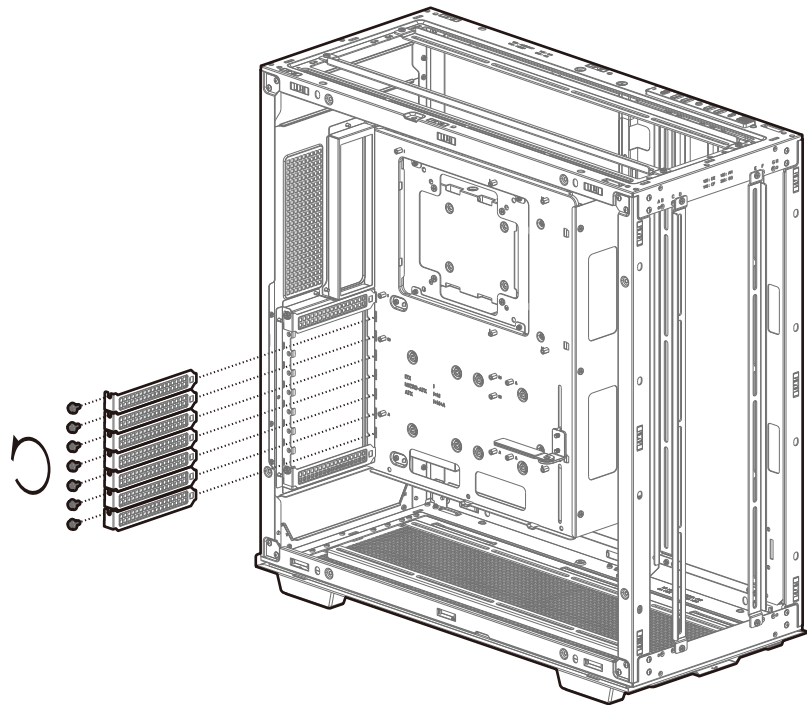

Removing the PSU Shroud

Removing the PSU Rubber Stand and HDD Cage

Installation for Dual Chamber Mode

Vertical installation of Graphics Card

Installing HDDs

Installing the Power Supply

Installing the Front I/O Connectors

USB3.0

MIC/AUDIO

POWER SW

TYPE-C

HDD LED

For reference only, please refer to the real product.

For reference only, please refer to the real product.

Motherboard RGB Synchronization

For reference only, please refer to the real product.

Fan Power Line Wiring

For reference only, please refer to the real product.

Rubber Square Bits Usage Method

DeepCool USA Inc.
11650 Mission Park Drive Suite 108., Rancho Cucamonga, CA 91730