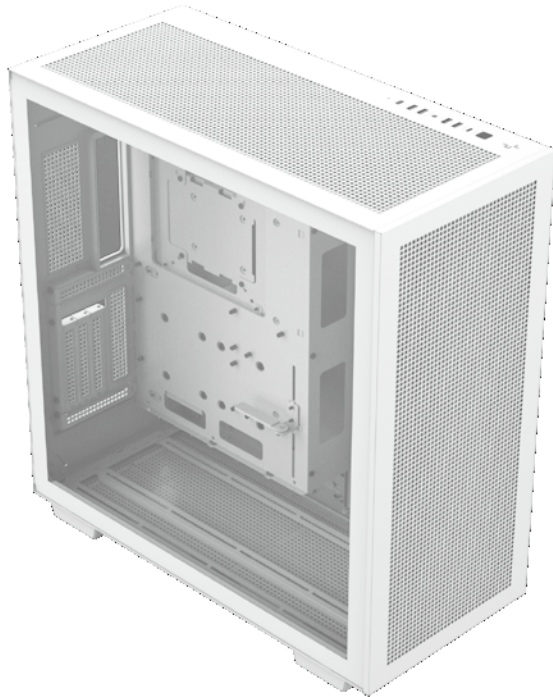

Removing the PSU Shroud

Removing the PSU Rubber Stand and HDD Cage

Installation for Dual Chamber Mode

Vertical installation of Graphics Card

Installing HDDs

Installing the Power Supply

Installing the Front I/O Connectors

USB3.0

MIC/AUDIO

POWER SW

TYPE-C

HDD LED

For reference only, please refer to the real product.

For reference only, please refer to the real product.

Motherboard RGB Synchronization