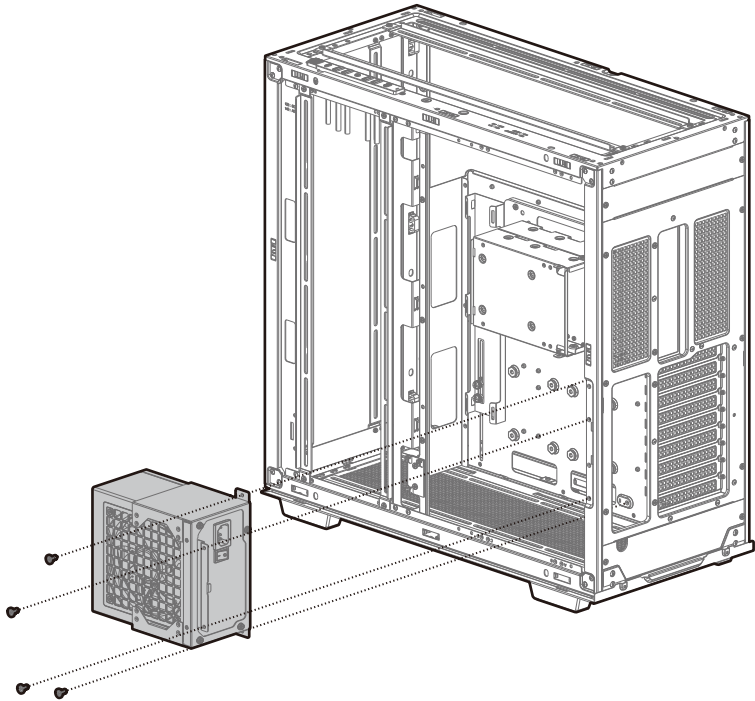

Removing the PSU Shroud

Removing the PSU Rubber Stand and HDD Cage

Installation for Dual Chamber Mode

Vertical installation of Graphics Card

Installing HDDs

Installing the Power Supply

Installing the Front I/O Connectors

USB3.0

MIC/AUDIO

POWER SW

TYPE-C

HDD LED

For reference only, please refer to the real product.

For reference only, please refer to the real product.

Motherboard RGB Synchronization