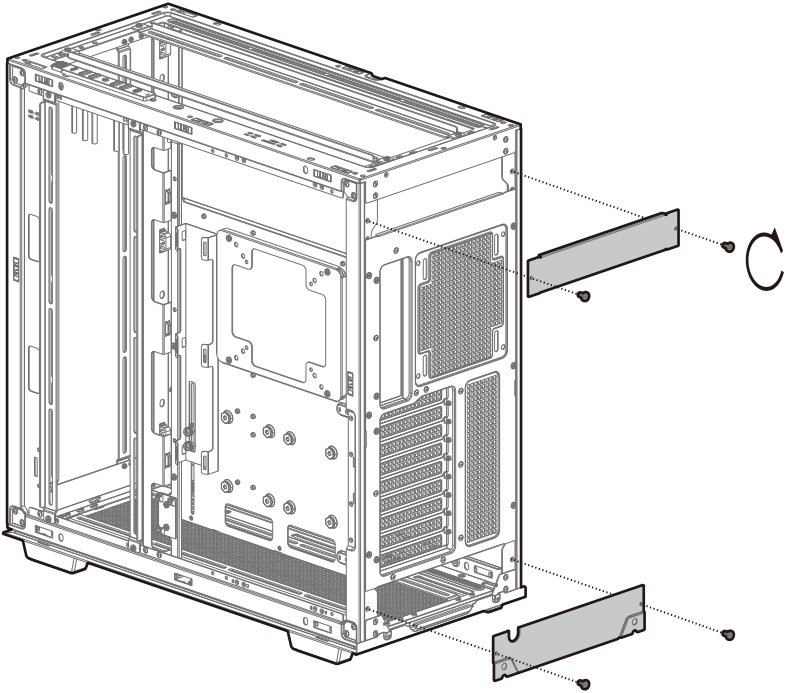

Removing the PSU Shroud

Removing the PSU Rubber Stand and HDD Cage

Installation for Dual Chamber Mode

Vertical installation of Graphics Card

Installing HDDs

Installing the Power Supply

Installing the Front I/O Connectors

USB3.0

MIC/AUDIO

POWER SW

TYPE-C

HDD LED

For reference only, please refer to the real product.

For reference only, please refer to the real product.

Motherboard RGB Synchronization

For reference only, please refer to the real product.

Fan Power Line Wiring

For reference only, please refer to the real product.

Rubber Square Bits Usage Method

DeepCool USA Inc.
11650 Mission Park Drive Suite 108., Rancho Cucamonga, CA 91730