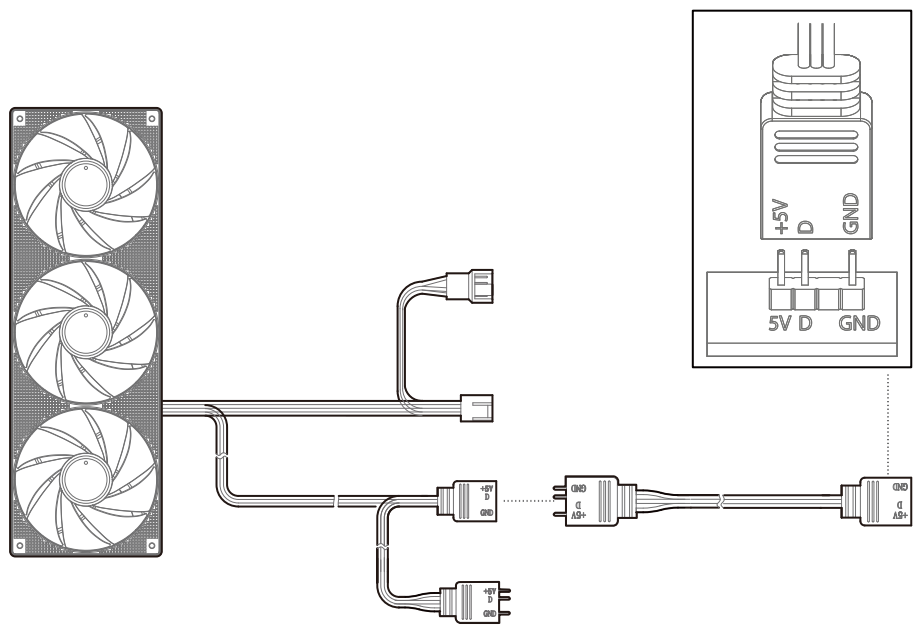

Removing the PSU Shroud

Removing the PSU Rubber Stand and HDD Cage

Installation for Dual Chamber Mode

Vertical installation of Graphics Card

Installing HDDs

Installing the Power Supply

Installing the Front I/O Connectors

USB3.0

MIC/AUDIO

POWER SW

TYPE-C

HDD LED

For reference only, please refer to the real product.

For reference only, please refer to the real product.

Motherboard RGB Synchronization

For reference only, please refer to the real product.

Fan Power Line Wiring

For reference only, please refer to the real product.

Rubber Square Bits Usage Method

DeepCool USA Inc.
11650 Mission Park Drive Suite 108., Rancho Cucamonga, CA 91730