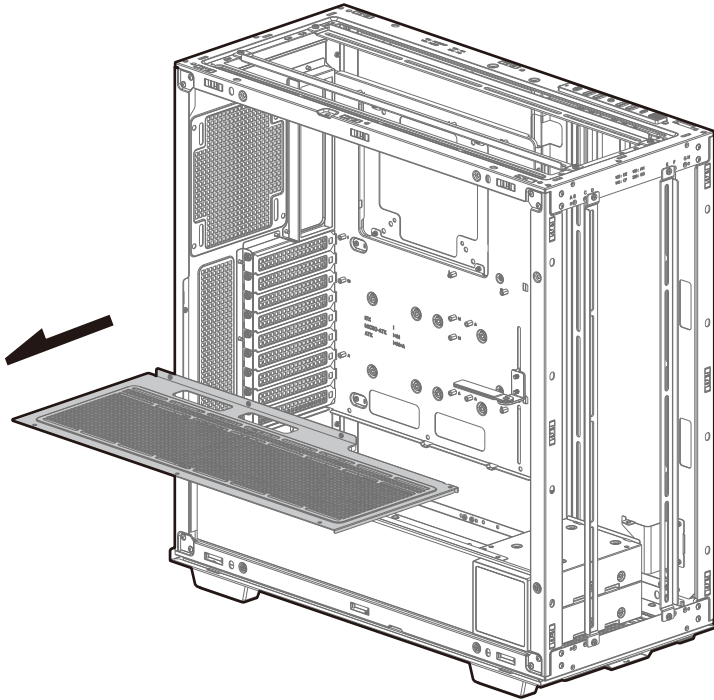

Removing the PSU Shroud

Removing the PSU Rubber Stand and HDD Cage

Installation for Dual Chamber Mode

Vertical installation of Graphics Card

Installing HDDs

Installing the Power Supply

Installing the Front I/O Connectors

USB3.0

MIC/AUDIO

POWER SW

TYPE-C

HDD LED

For reference only, please refer to the real product.

For reference only, please refer to the real product.

Motherboard RGB Synchronization

For reference only, please refer to the real product.

Fan Power Line Wiring

For reference only, please refer to the real product.

Rubber Square Bits Usage Method

DeepCool USA Inc.
11650 Mission Park Drive Suite 108., Rancho Cucamonga, CA 91730