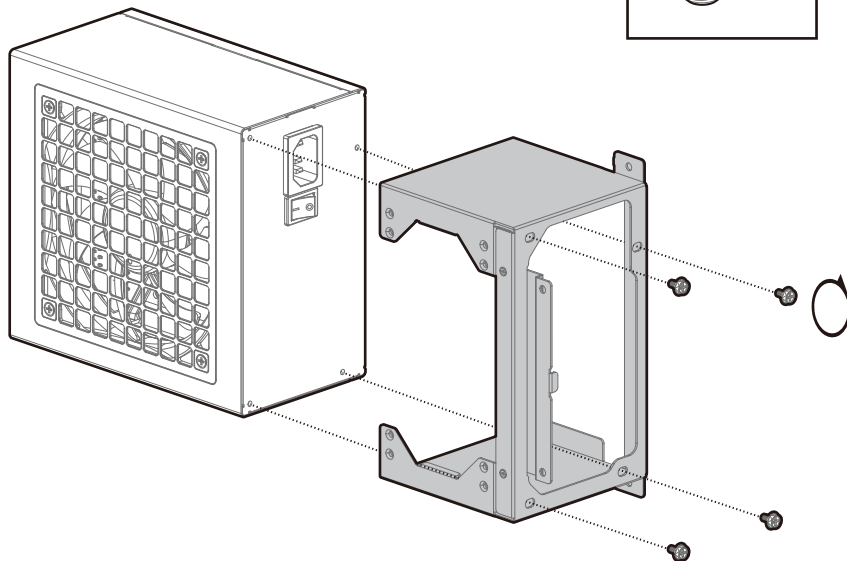

Removing the PSU Shroud

Removing the PSU Rubber Stand and HDD Cage

Installation for Dual Chamber Mode

Vertical installation of Graphics Card

Installing HDDs

Installing the Power Supply

Installing the Front I/O Connectors

For reference only, please refer to the real product.

Fan Power Line Wiring

For reference only, please refer to the real product.

Rubber Square Bits Usage Method

DeepCool USA Inc.
11650 Mission Park Drive Suite 108., Rancho Cucamonga, CA 91730