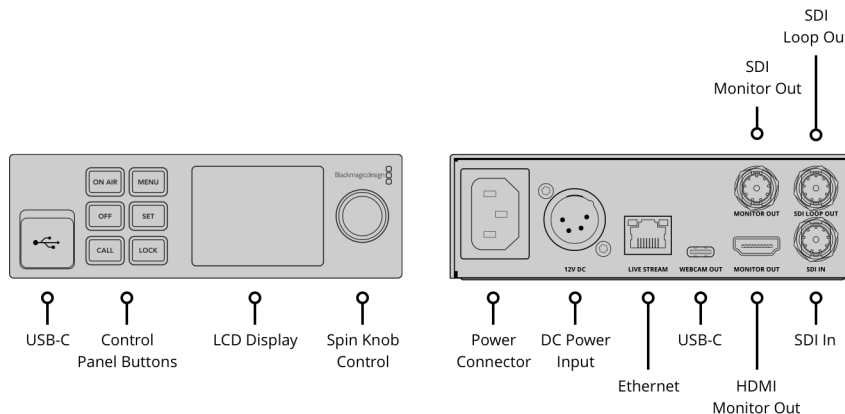

Blackmagic Web Presenter HD

Blackmagic Web Presenter is a complete streaming solution that includes a professional hardware streaming engine for direct streaming via Ethernet to YouTube, Facebook, Twitter and more! Plus you can stream to the internet using Ethernet or connect a 5G or 4G phone to use mobile data! The built in USB connections also work like a webcam, so you can connect a computer and use any video software. You even get a monitoring output with video, audio meters, trend graphs and more!

SDI Video Outputs

1 x loop out, 1 x monitor out.

HDMI Video Outputs

1 x monitor out

Ethernet

Ethernet supports 10/100/1000 BaseT for live streaming, software control and software updates.

Standards

HD Video Input Standards