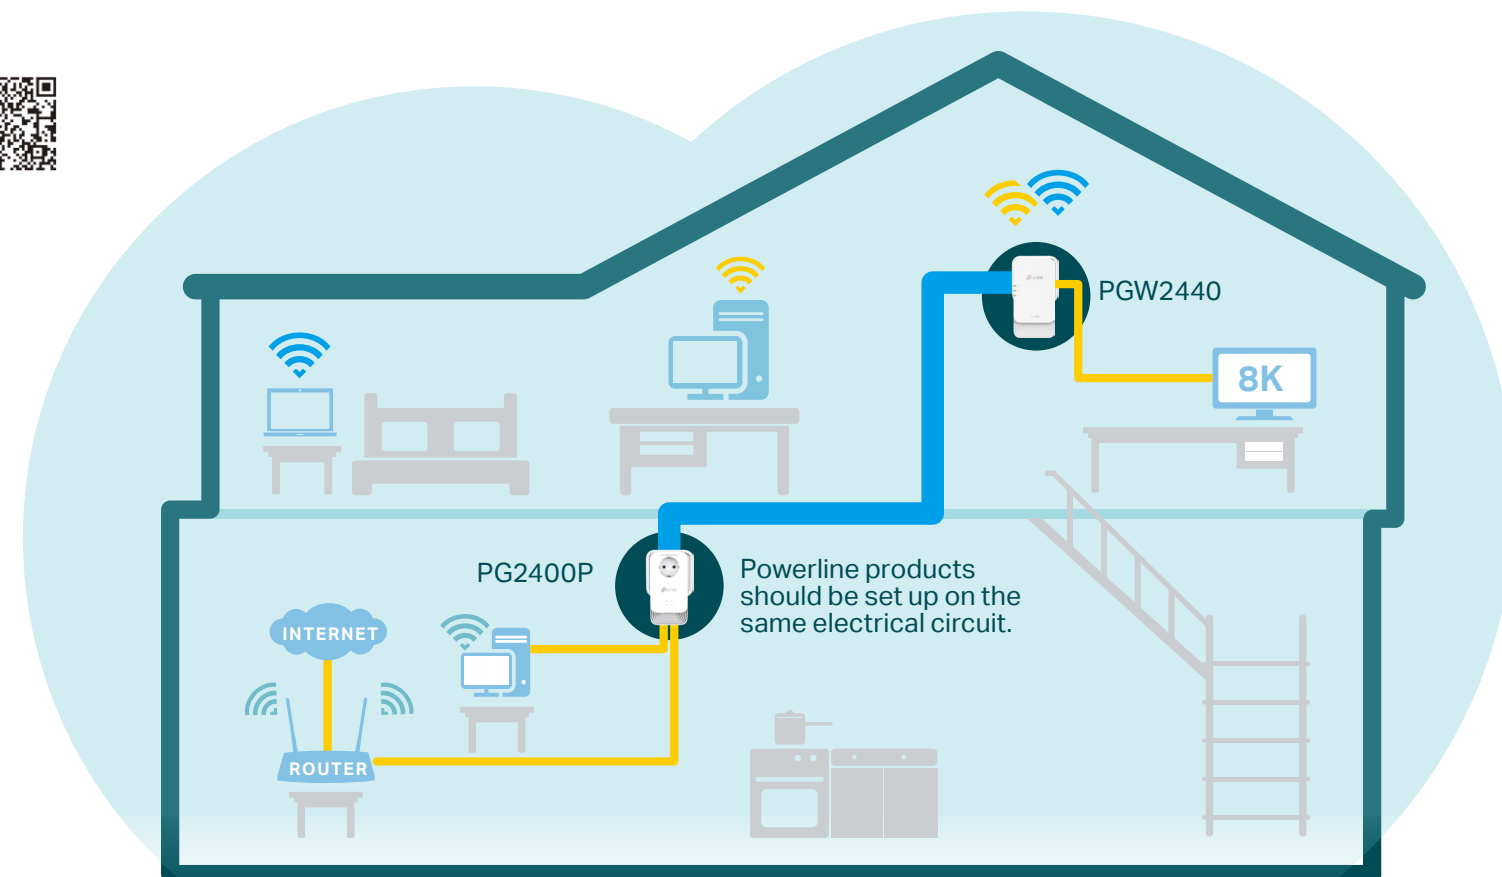

Highlights

Easily Extend Ultra-Fast, Stable Wi-Fi to Every Room

The G.hn 2400 Powerline AX1800 Wi-Fi 6 Kit brings internet to any area with a power outlet using your home's electrical wiring.

- No need for new wires or drilling
- Network passes through walls and floors
- Connects more devices by adding more adapters

Supports Smart Roaming

Form a unified mesh network with PGW2440 and a OneMesh™ router for seamless streaming while moving around your home.

— Electrical Wiring   — Ethernet Cable   📶 2.4 GHz 574 Mbps   📶 5 GHz 1201 Mbps

Faster G.hn Network

Under various interference environments, the latest G.hn powerline keeps higher speed data transfer rates than last-gen powerline.

2×2 MIMO Powerline

Establish multiple simultaneous connections to improve data transfer rates, stability, and coverage.

Wi-Fi 6 Dead-Zone Killer

Turbocharge your devices with wireless speeds of up to 1.8 Gbps.

Gigabit Ethernet for Reliable Connections

Provide warp-speed wired connections for 8K HD streaming, lag-free gaming, and more.