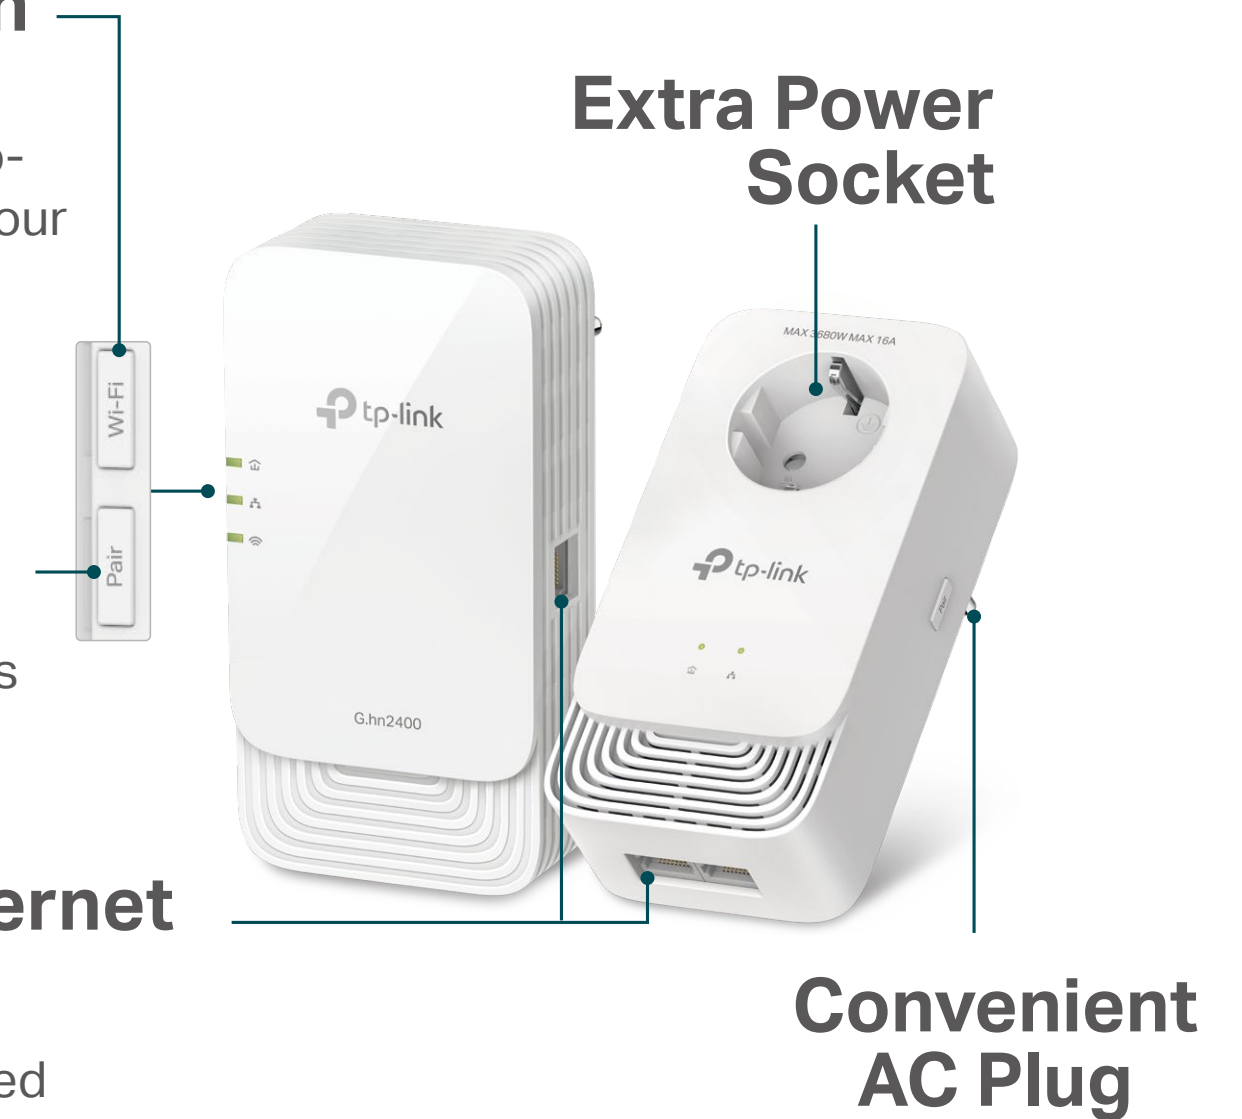

Wi-Fi Button

One-touch Wi-Fi configuration automatically copies your router's name and password

Pair Button

Instantly sync and secure all adapters on your network

Gigabit Ethernet Ports

Provide warp-speed wired connections for 8K HD video streaming, lag-free gaming and more