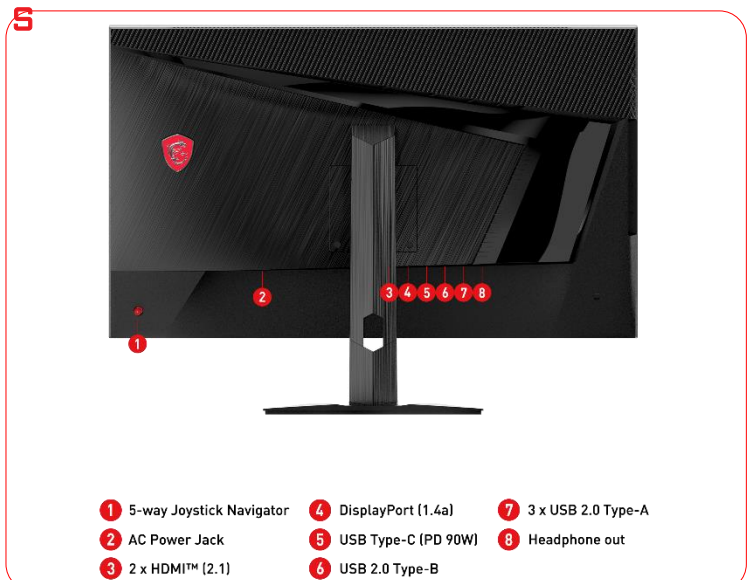

SPECIFICATIONS

Type / Size	32" (81.28 cm)
Active Display Area (mm)	708.48(H) x 398.52(V)
Curvature	Flat
Panel Type	Rapid IPS
Resolution	3840 x 2160 (UHD)
Pixel pitch	0.1845(H) x 0.1845(V)
Aspect Ratio	16:9
Brightness (nits)	440 Nits (Typ.), 600 Nits (Peak)
Contrast Ratio	1000:1 (Typ.)
DCR (Dynamic Contrast Ratio)	100000000:1
Signal Frequency	180~352 KHz (H) / 48~160 Hz(V)
Refresh Rate	160Hz
Response Time	1ms (GtG)
Dynamic Refresh Rate	FreeSync Premium Pro
Activated Range	48 to 160Hz
HDR Support	VESA DisplayHDR 600
Video interface	1x DisplayPort (1.4a) 2x HDMI™ (2.1) 1x Type-C (DP alt.) w/ PD 90W charging
USB ports	3x USB 2.0 Type-A 1x USB 2.0 Type-B
Audio interface	1x Headphone out
View Angles	178°(H) / 178°(V)
ADOBE RGB / DCI-P3 / sRGB	93.6% / 95% / 125.7%
Surface Treatment	Anti-glare
Display Colors	1.07B (8bits + FRC)
Power type	External Adaptor 19V 4.74A
Power Input	100~240V, 50~60Hz
Adjustment (Tilt)	-5° ~ 20°
Adjustment (Swivel)	-45° ~ 45°
Adjustment (Pivot)	N/A
Adjustment (Height)	0 ~ 100 mm
Kensington Lock	Yes
VESA Mounting	100 x 100 mm
Dimension (W x D x H)	727.1 x 233.7 x 494.9 mm 727.1 x 72.9 x 432.4 mm (Without Stand)
Carton Dimension (W x D x H)	WW: 975 x 168 x 550 mm Outer: 993 x 183 x 575 mm
Weight (NW / GW)	9.7kg / 12.5kg 6.8kg (Without Stand)
Frameless Design	Yes
PIP/PBP Function:	Yes

USB Type-C Power Delivery 90W

Built-in an USB Type-C connection with 90W power delivery allows you to effortlessly connect to and charge your devices.

CONNECTION

- 1 5-way Joystick Navigator
- 2 AC Power Jack
- 3 2 x HDMI™ (2.1)
- 4 DisplayPort (1.4a)
- 5 USB Type-C (PD 90W)
- 6 USB 2.0 Type-B
- 7 3 x USB 2.0 Type-A
- 8 Headphone out