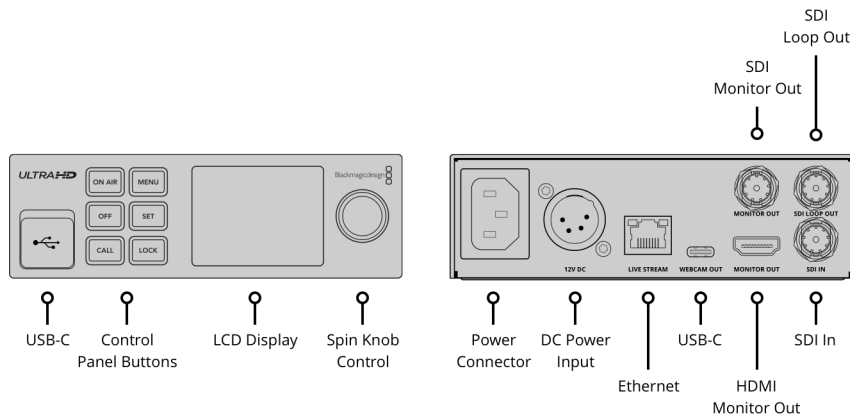

Blackmagic Web Presenter 4K

Blackmagic Web Presenter 4K is the ultimate HD and Ultra HD streaming solution that includes a professional hardware streaming engine for streaming up to 2160p60 directly to YouTube, Facebook, Twitter and more! Plus you can stream to the internet using Ethernet or connect a 5G or 4G phone to use mobile data! The built in USB connections also work like a webcam, so you can connect a computer and use any video software. You even get a monitoring output with video, audio meters, trend graphs and more!

£569

Connections

SDI Video Inputs

1

SDI Rates

1.5G, 3G, 6G, 12G

Webcam Output

1 x USB-C up to 2160p60

SDI Video Outputs

1 x loop out, 1 x monitor out.

HDMI Video Outputs

1 x monitor out

Ethernet

Ethernet supports 10/100/1000 BaseT for live streaming, software control and software updates.