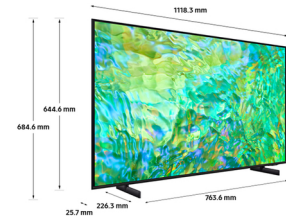

2023 50" CU8000 Crystal UHD 4K HDR Smart TV

Samsung Series 8 UE50CU8000KXXU. Display diagonal: 127 cm (50"), HD type: 4K Ultra HD, Display technology: LED. Smart TV. Contrast ratio (typical): 16:9, Native aspect ratio: 16:9. Wi-Fi

Display		Management features	
Display diagonal *	127 cm (50")	Voice control	✓
HD type *	4K Ultra HD	Electronic Programme Guide (EPG)	✓
Display technology *	LED	Auto power off	✓
Native aspect ratio *	16:9	Sleep timer	✓
Contrast ratio (typical) *	16:9	Works with Amazon Alexa	✓
Contrast ratio (dynamic)	16:9	Works with the Google Assistant	✓
TV tuner		Works with Samsung Bixby	✓
Tuner type *	Analog & digital	Power	
Auto channel search	✓	Power consumption (standby) *	0.5 W
Smart TV		Energy saving mode	✓
Smart TV *	✓	Technical details	
Operating system installed *	Tizen	Sound technology	OTS Lite, Q-Symphony
Operating system version	Tizen	Processor	Crystal Processor 4K
Screen mirroring	✓	Weight & dimensions	
Apple AirPlay 2 support	✓	Width (with stand)	1118.3 mm
Video apps	All 4, Amazon Prime Video, Apple TV, BBC iPlayer, BritBox, DAZN, Disney+, Google TV, ITV Hub, My5, NOW TV, Netflix, Rakuten TV, YouTube	Depth (with stand)	226.3 mm
		Height (with stand)	684.6 mm
		Weight (with stand)	11.8 kg
		Width (without stand)	1118.3 mm
Music apps	Amazon Music, Apple Music, BBC Sounds, Spotify, YouTube Music	Depth (without stand)	25.7 mm
		Height (without stand)	644.6 mm
Sports apps	BT Sport	Weight (without stand)	11.5 kg
Lifestyle apps	TikTok	Stand width	76.4 cm
Audio		Stand depth	22.6 cm
Number of speakers *	2	Packaging data	
RMS rated power *	20 W	Screws included	✓
Sound modes	Game, Movie	Quick start guide	✓
Enhanced Audio Return Channel (eARC)	✓	Manual	✓
Audio system	OTS Lite, Q-Symphony	Package width	1246 mm
		Package depth	131 mm