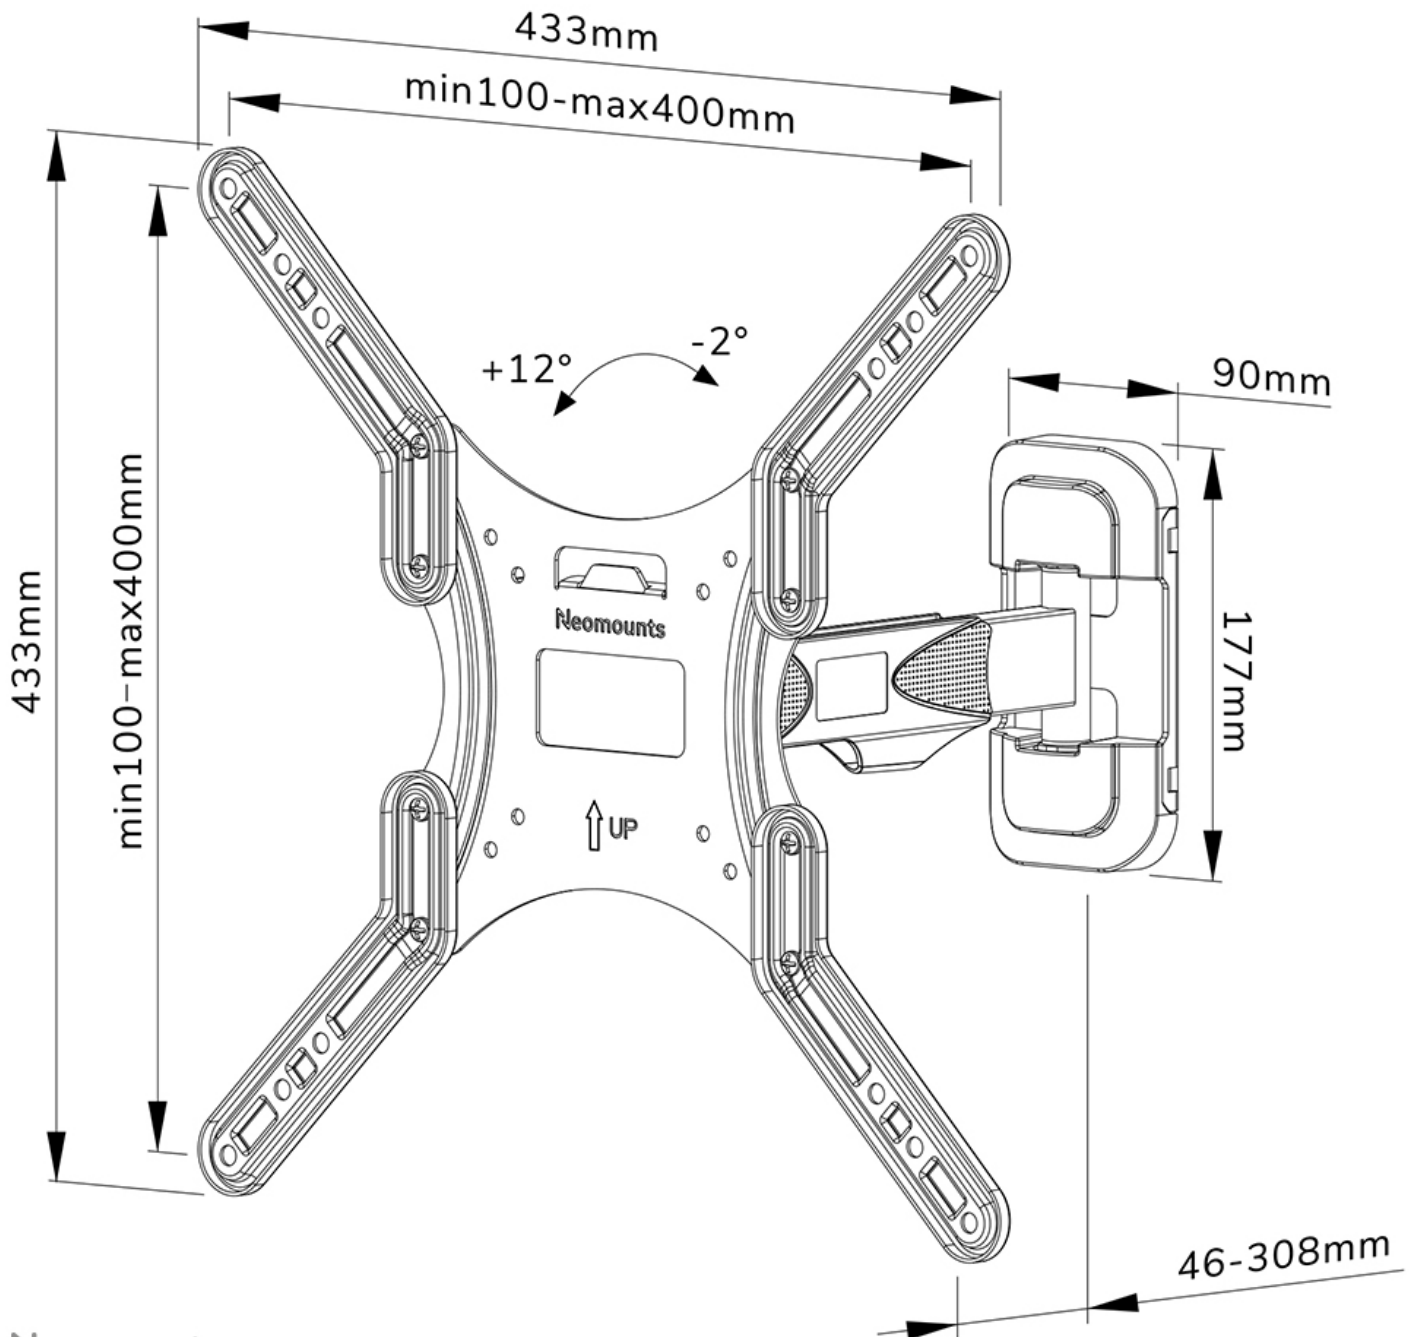

WL40-540BL14

NEOMOUNTS TV WALL MOUNT

Neomounts