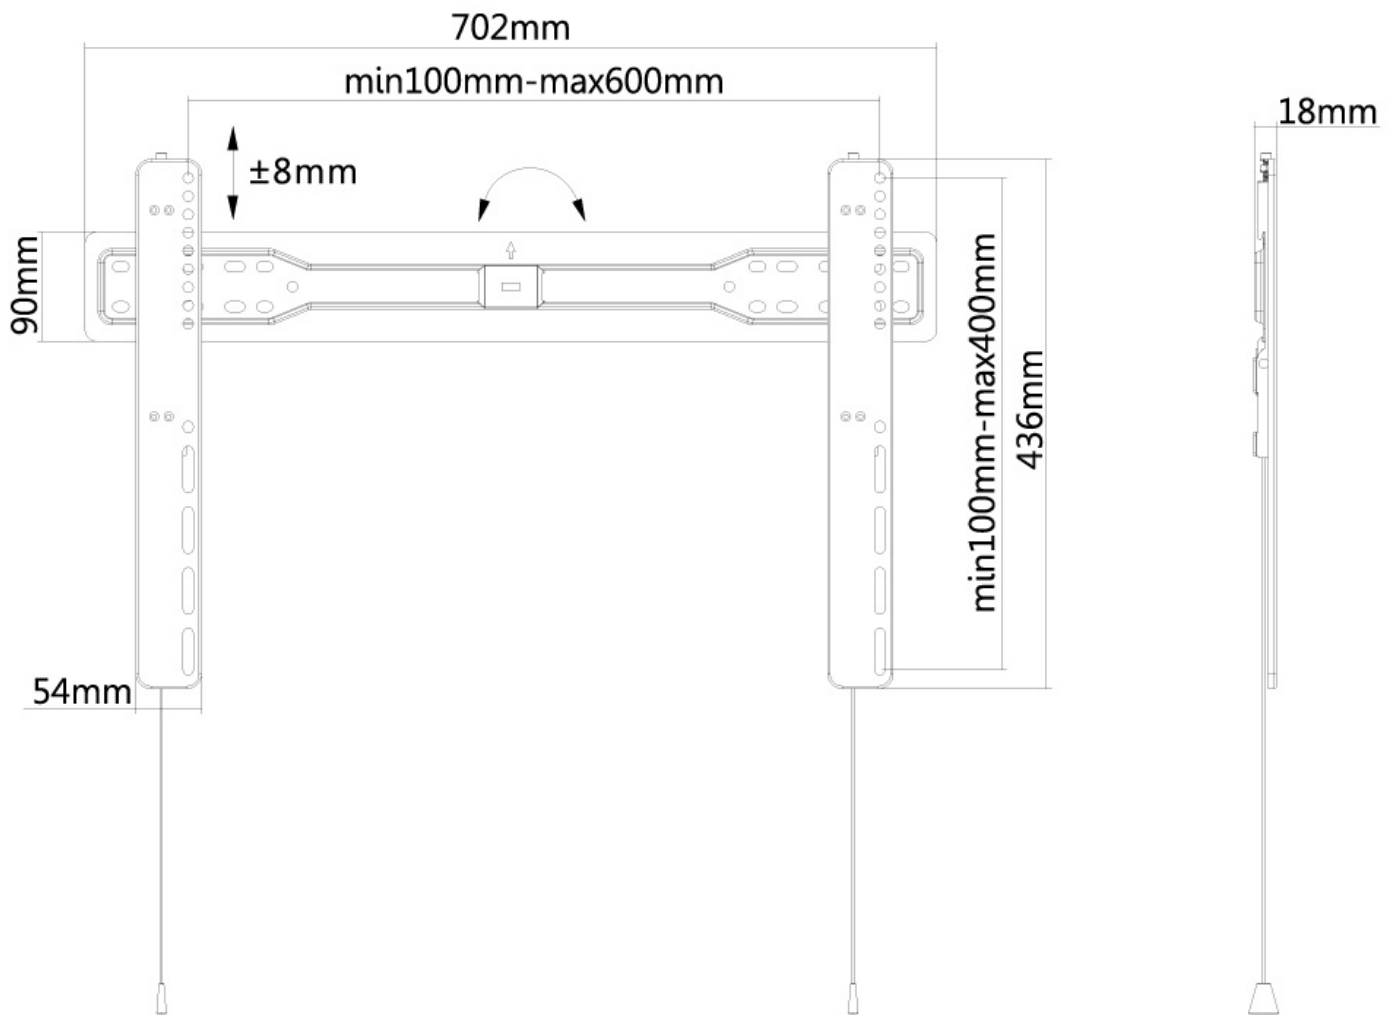

LED-W600BLACK

NEOMOUNTS TV WALL MOUNT

Neomounts