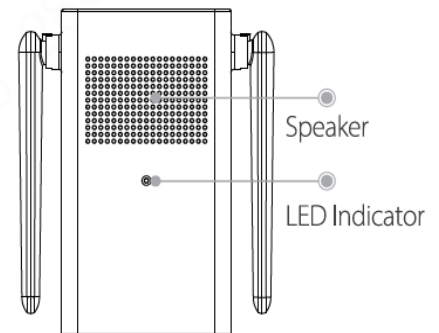

You can quickly configure DB60 after configuring bells

Auxiliary Interface

Reset Button
Pairing Button

General

AC 90V~240V power supply, Wall-mounted Power plug
Power Consumption: <5W
Working Environment: -10°C~+50°C/14°F~122°F, Less than 95%RH
Dimension (without power plug): 95 × 52 × 28mm
Weight: 230g

Front View

Speaker

LED Indicator

Back View

Antenna

QR Code

Power Pin Release Buckle

What's in the box