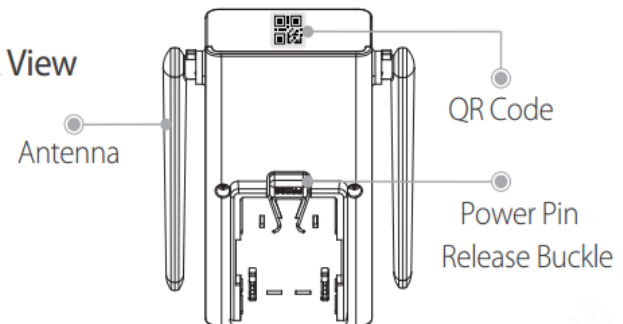

You can quickly configure DB60 after configuring bells

Auxiliary Interface

Reset Button
Pairing Button

General

AC 90V~240V power supply, Wall-mounted Power plug
Power Consumption: <5W
Working Environment: -10°C~+50°C/14°F~122°F, Less than 95%RH
Dimension (without power plug): 95 × 52 × 28mm
Weight: 230g

Front View

Speaker

LED Indicator

Back View

Antenna

QR Code

Power Pin Release Buckle

What's in the box