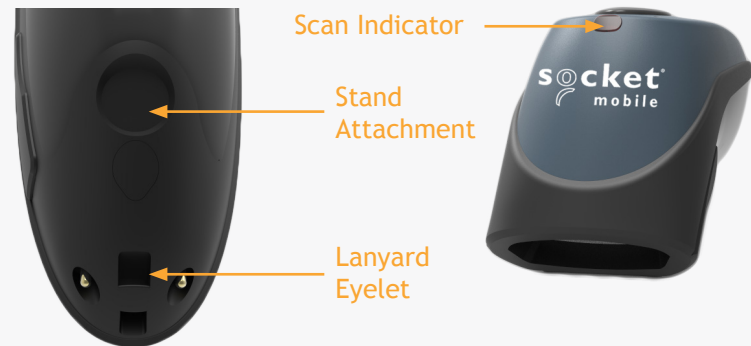

The DuraScan Model D740 barcode scanner features great ergonomics, fitting perfectly in your hand for comfortable and extended use. Light and small enough to fit in your pocket.

Certified by Apple® for iOS devices (iPad®, iPhone®, iPod Touch®) and compatible with Android and Windows®.

Features

- **Bluetooth® Wireless Technology** - Compatible with iOS, Android and Windows mobile devices with long-range Bluetooth connection of 330 feet (100m)
- **Scanning** - Fast 2D & 1D omni-directional barcode scanning with highly visible and safe LED aimer
- **Exceptional ergonomics** - Small, light and fits perfectly in the hand for comfortable use over extended periods of time
- **Long lasting battery** - Power to last over 16 hours
- **Indicators** - Intuitive LEDs, beeps/tones and vibrations let users know battery, Bluetooth connection and scanning status
- **Rugged Design** - Protection rating of IP54 for dust and water splashing protection. Withstands multiple drops to concrete and repeated tumbles.
- **Protective Material** - Made with antimicrobial additives to help protect against harmful bacteria.
- **Basic Mode (default)** - No software installation required when using the scanner in Bluetooth HID mode
- **Application Mode** - Improves business productivity with faster, efficient and reliable data transfer over Bluetooth. Leverage Application Mode functionality by integrating Socket Mobile's SDK in your app.
- **Wearable** - Includes lanyard/ belt clip for convenient access wherever you go