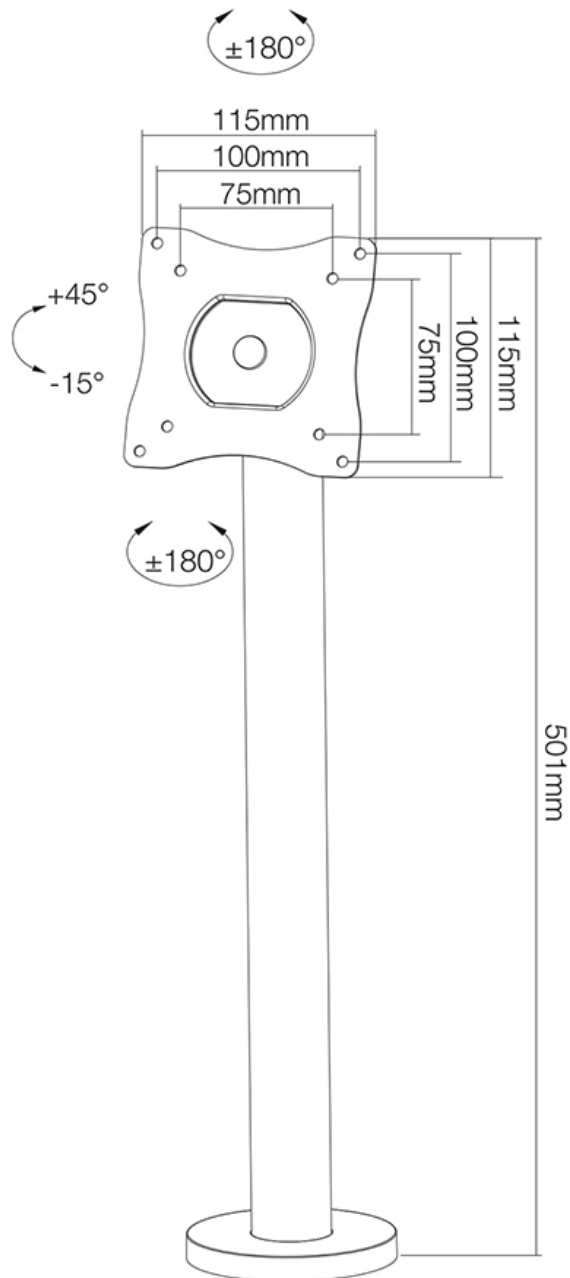

NS-DPOS100BLACK

NEOMOUNTS DESK MONITOR ARM

Neomounts