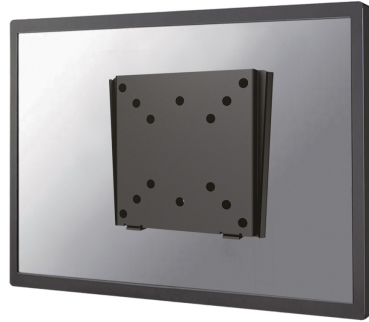

FPMA-W25BLACK

NEOMOUNTS TV/MONITOR WALL MOUNT

SPECIFICATIONS

GENERAL

| | |
|-------------------|--------------------|
| Min. screen size* | 10 inch |
| Max. screen size* | 30 inch |
| Min. weight | 0 kg (per screen) |
| Max. weight | 30 kg (per screen) |
| Screens | 1 |
| VESA minimum | 50x50 mm |
| VESA maximum | 100x100 mm |
| Distance to wall | 1,5 cm |

FUNCTIONALITY

| | |
|-----------------|-------|
| Type | Fixed |
| Adjustment type | None |

INFORMATION

| | |
|---------------|---------------|
| Color | Black |
| Main material | Steel |
| Warranty | 5 year |
| EAN code | 8717371446468 |

Neomounts

Neomounts

Neomounts TV/Monitor Ultrathin Wall Mount (fixed) for 10"-30" Screen - Silver

The Neomounts wall mount, model FPMA-W25BLACK is a fixed wall mount for flat screens up to 30". This mount is a great choice when you want the ultimate viewing flexibility with your flat screen. Depth of this mount is 1,5 centimetres.

Neomounts FPMA-W25BLACK is suitable for screens up to 30" (76 cm). The weight capacity of this product is 30 kg each screen. The wall mount is suitable for screens that meet VESA hole pattern 50x50 to 100x100mm. Different hole patterns can be covered using Neomounts VESA adapter plates.