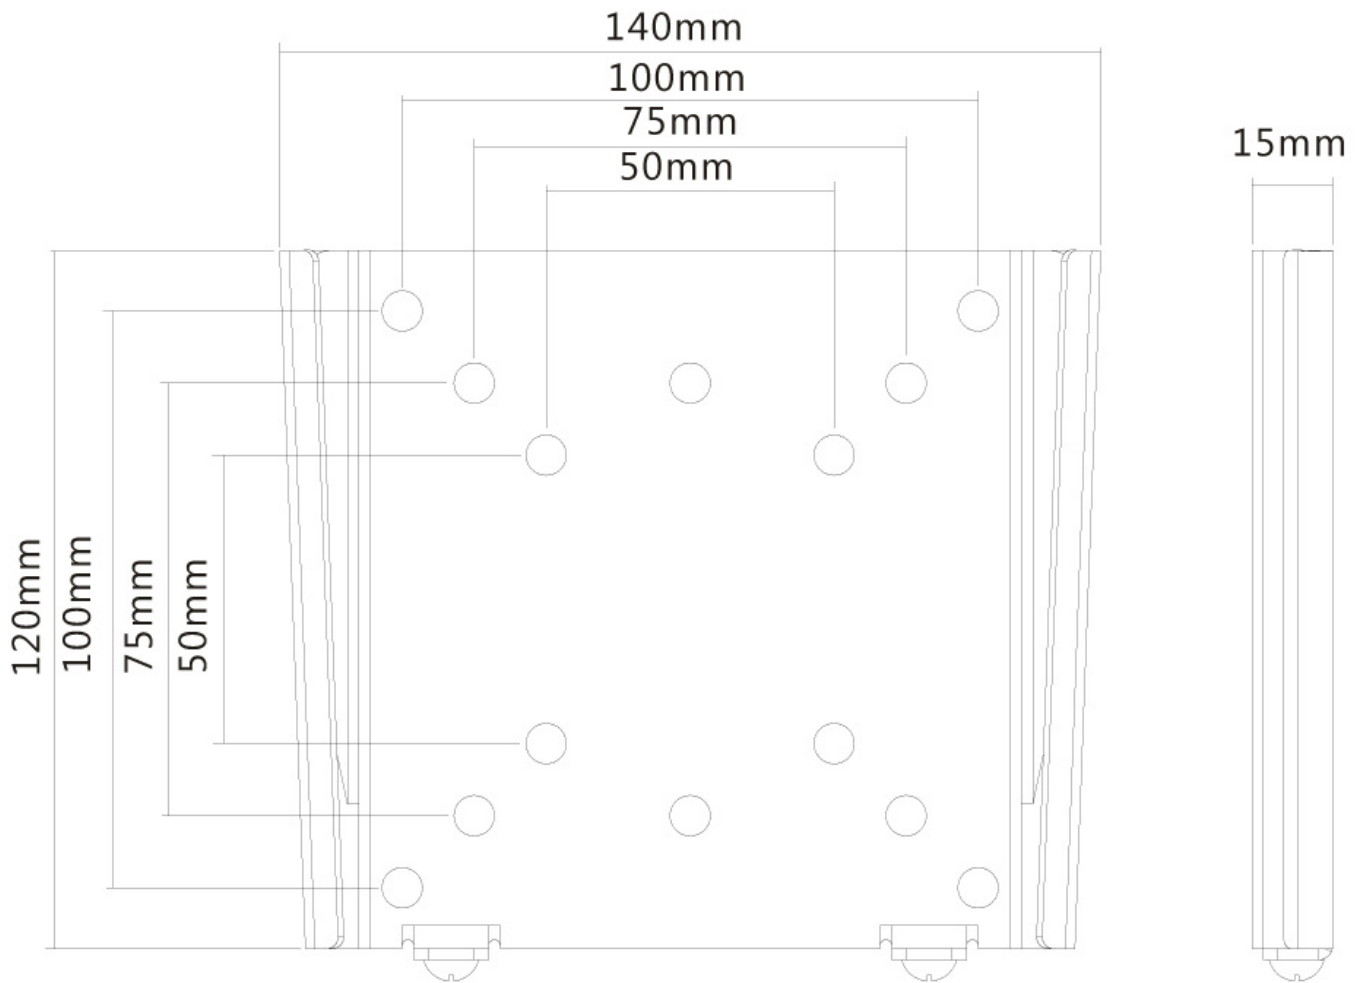

FPMA-W25BLACK

NEOMOUNTS TV/MONITOR WALL MOUNT

Neomounts