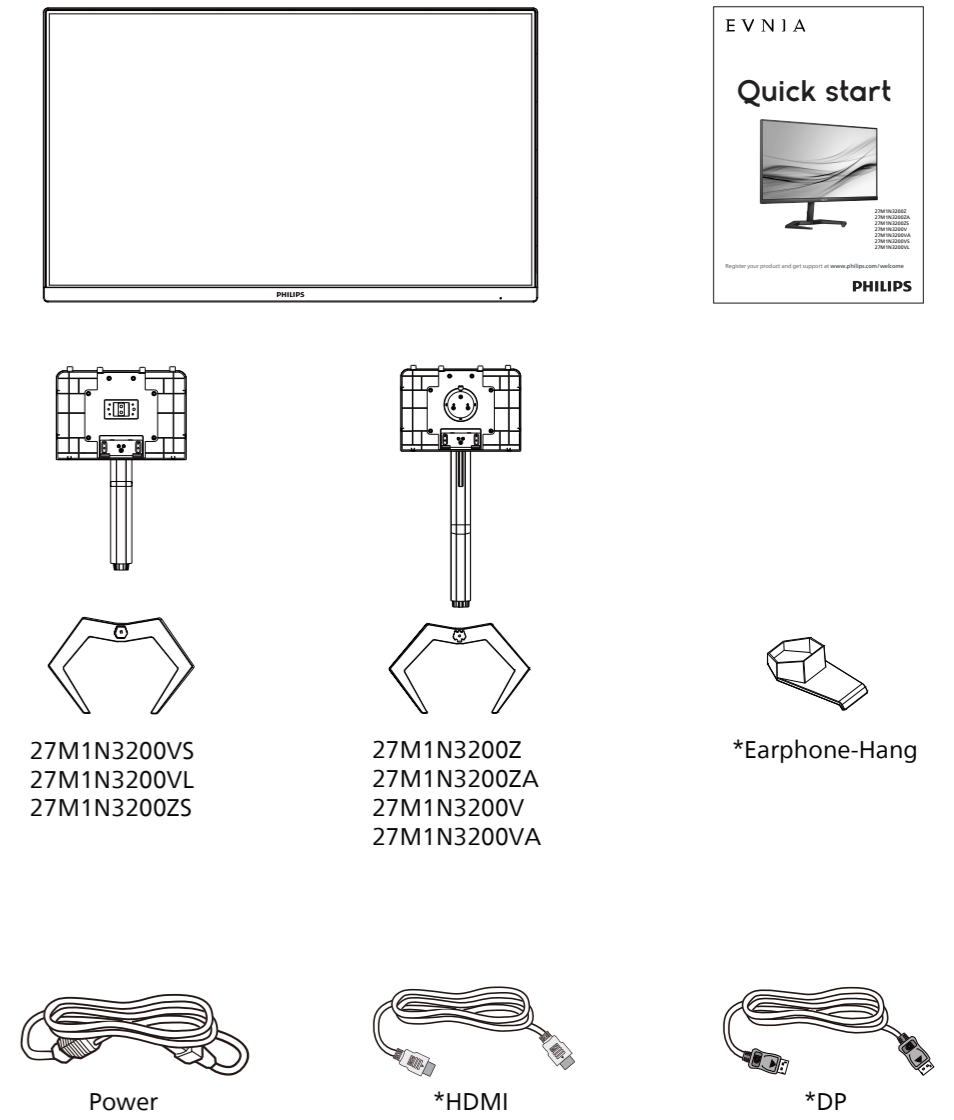

④ 27M1N3200Z/27M1N3200ZA/27M1N3200V/27M1N3200VA

27M1N3200ZS/27M1N3200VS/27M1N3200VL

Register your product and get support at www.philips.com/support

Energy Labelling

Printed in China

H41G785481308B

Version: 27M1N3200Q1T
2021 © TOP Victory Investments Ltd. All rights reserved.

Specifications are subject to change without notice.

www.evnia.philips

EVNIA

Quick start

27M1N3200Z
27M1N3200ZA
27M1N3200ZS
27M1N3200V
27M1N3200VA
27M1N3200VS
27M1N3200VL

Register your product and get support at www.philips.com/welcome

PHILIPS

Contents

*Different according to region
Display design may differ from that illustrated

① 27M1N3200Z/27M1N3200ZA/27M1N3200V/27M1N3200VA

27M1N3200ZS/27M1N3200VS/27M1N3200VL

▲ CAUTION: Place the monitor face down on a smooth surface. Pay attention not to scratch or damage the screen.

②

Earphone-Hang

③