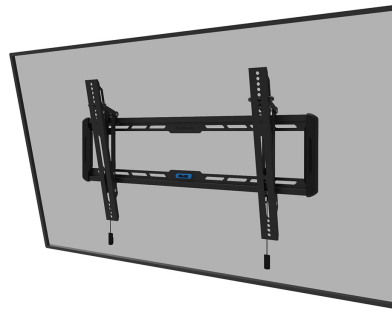

WL35-550BL16

NEOMOUNTS TV WALL MOUNT

SPECIFICATIONS

GENERAL

Min. screen size*	40 inch
Max. screen size*	75 inch
Max. weight	70 kg (per screen)
Screens	1
VESA minimum	100x100 mm
VESA maximum	600x400 mm
Distance to wall	3,3 cm

FUNCTIONALITY

Type	Tilt
Tilt (degrees)	12°
Height	42,5 cm
Width	73,5 cm
Depth	3,3 cm
Adjustment type	Manual

INFORMATION

Color	Black
Main material	Steel
Warranty	5 year
EAN code	8717371448738

*Please note: The inch sizes stated are just an indication, combined with the weight and VESA sizes. The maximum weight and VESA size are absolute restrictions for the products and should not be exceeded.

Neomounts