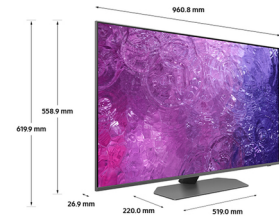

Samsung QE43QN90CATXXU TV 109.2 cm (43") 4K Ultra HD Smart TV Wi-Fi

Brand : Samsung

Product code: QE43QN90CATXXU

Product name : QE43QN90CATXXU

- Powered by Quantum Dot for a naturally bright and colourful picture
 - Precisely controlled Mini LEDs create an incredibly sharp picture
 - 4K 144Hz TV motion for gaming-monitor performance
 - Brightness, colour and detail boosted by our most intelligent AI-powered 4K processor
 - Virtual surround sound with Dolby Atmos technology
- 2023 43" QN90C Neo QLED 4K HDR Smart TV
 Samsung QE43QN90CATXXU. Display diagonal: 109.2 cm (43"), HD type: 4K Ultra HD, Display technology: QLED. Smart TV. Contrast ratio (typical): 16:9, Native aspect ratio: 16:9. Wi-Fi