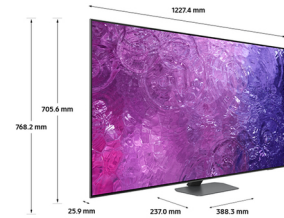

Samsung QE55QN90CATXXU TV 139.7 cm (55") 4K Ultra HD Smart TV Wi-Fi

Brand : Samsung

Product code: QE55QN90CATXXU

Product name : QE55QN90CATXXU

- Powered by Quantum Dot for a naturally bright and colourful picture
 - Precisely controlled Mini LEDs create an incredibly sharp picture.
 - Experience the brilliant picture from every angle, with minimised distracting glare
 - Brightness, colour and detail boosted by our most intelligent AI-powered 4K processor
 - Cinematic sound reimagined with Dolby Atmos and 8 TV speakers
- 2023 55" QN90C Neo QLED 4K HDR Smart TV
 Samsung QE55QN90CATXXU. Display diagonal: 139.7 cm (55"), HD type: 4K Ultra HD, Display technology: QLED. Smart TV. Contrast ratio (typical): 16:9, Native aspect ratio: 16:9. Wi-Fi