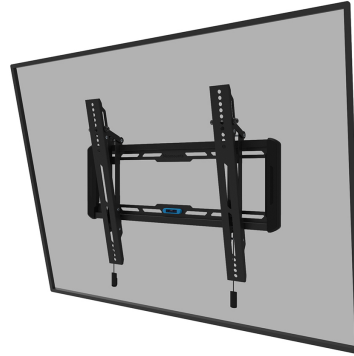

WL35-550BL14

NEOMOUNTS TV WALL MOUNT

SPECIFICATIONS

GENERAL

Min. screen size*	32 inch
Max. screen size*	65 inch
Max. weight	60 kg (per screen)
Screens	1
VESA minimum	100x100 mm
VESA maximum	400x400 mm
Distance to wall	3,3 cm

FUNCTIONALITY

Type	Tilt
Tilt (degrees)	12°
Height	42,5 cm
Width	53,5 cm
Depth	3,3 cm
Adjustment type	Manual

INFORMATION

Color	Black
Main material	Steel
Warranty	5 year
EAN code	8717371448707

*Please note: The inch sizes stated are just an indication, combined with the weight and VESA sizes. The maximum weight and VESA size are absolute restrictions for the products and should not be exceeded.

Neomounts

Neomounts

Neomounts WL35-550BL14 tiltable wall mount for 32-65" screens - Black

The Neomounts WL35-550BL14 is a tiltable wall mount for flat screens up to 65" with a maximum weight capacity of 60 kg. The versatile tilt (12°) technology allows you to create the optimum viewing angle.

The WL35-550BL14 has a depth of 3,3 cm and is suitable for screens that meet VESA hole pattern 100x100 to 400x400 mm.

The mount features a nifty magnetic pull & release system, that allows you to attach the TV in a wink of an eye and secure the TV in safe and solid manner. Afterwards, the pull & release straps can be easily hidden behind the screen by clicking the magnet to the mount. The integrated spirit level assures easy installation of the mount.