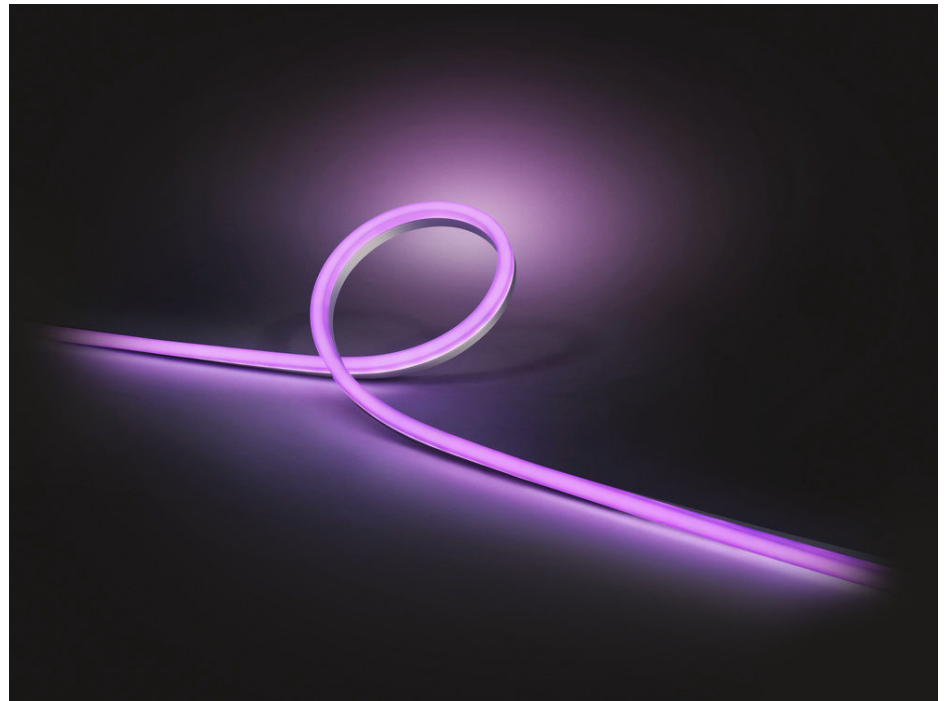

## Limitless possibilities

Personalise your outdoor space with a Philips Hue outdoor lightstrip. With its perfectly diffused glow, the flexible outdoor LED strip is ideal for direct and indirect lighting.