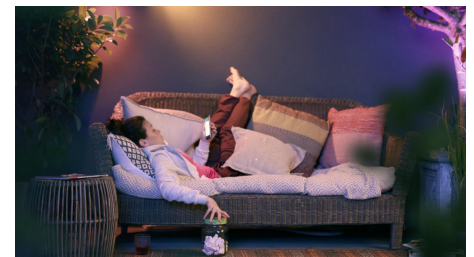

Warm to cool white light

Extend your evenings with Philips Hue outdoor lighting. Set the right ambience on your patio, balcony or porch and relax. From the warm white light of a summer sun, to the ice cool daylight of winter: you can enjoy any shade of white light to fit your mood throughout the year.

Special occasions

Family or friends coming over? Set your outdoor lights to match the occasion. Whether it's a cosy dinner on the balcony, a BBQ on the patio or party in the back garden, you can add a touch of magic to every get-together with Philips Hue. Create colourful scenes or slow-moving dynamic effects to enjoy these special moments to the fullest.