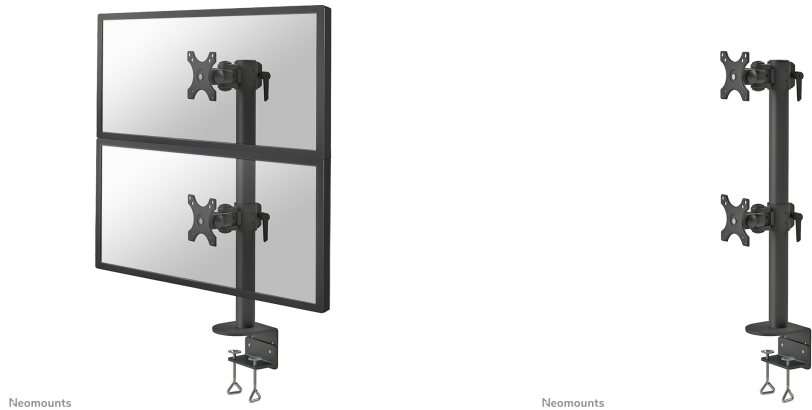

NEOMOUNTS MONITOR ARM DESK MOUNT

SPECIFICATIONS

GENERAL

Min. screen size*	17 inch
Max. screen size*	49 inch
Min. weight	0 kg (per screen)
Max. weight	15 kg (per screen)
Max. weight curved/ultra-wide	13 kg (per screen)
Screens	2
VESA minimum	75x75 mm
VESA maximum	100x100 mm
Desk mount	Clamp

Neomounts Full Motion Monitor Arm Desk Mount (clamp) for two 17-49" Curved Monitor Screens - Black

The Neomounts desk mount, model FPMA-D960DVBLACKPLUS is a tilt-, swivel and rotatable desk mount for two screens up to 49". This mount is a great choice for space saving placement on desks using a desk clamp.

Neomounts versatile tilt (180°), rotate (360°) and swivel (160°) technology allows the mount to change to any viewing angle to fully benefit from the capabilities of the curved screen. An innovative cable management conceals and routes cables from mount to curved screen. Hide your cables to keep the workplace nice and tidy.

Neomounts FPMA-D960DVBLACKPLUS is suitable for screens up to 49" (124 cm). The weight capacity of this product is 15 kg each screen. This monitor arm is therefore extremely suitable for widescreens and curved screens. The desk mount is suitable for screens that meet VESA hole pattern 75x75 or 100x100mm. Different hole patterns can be covered using Neomounts VESA adapter plates.