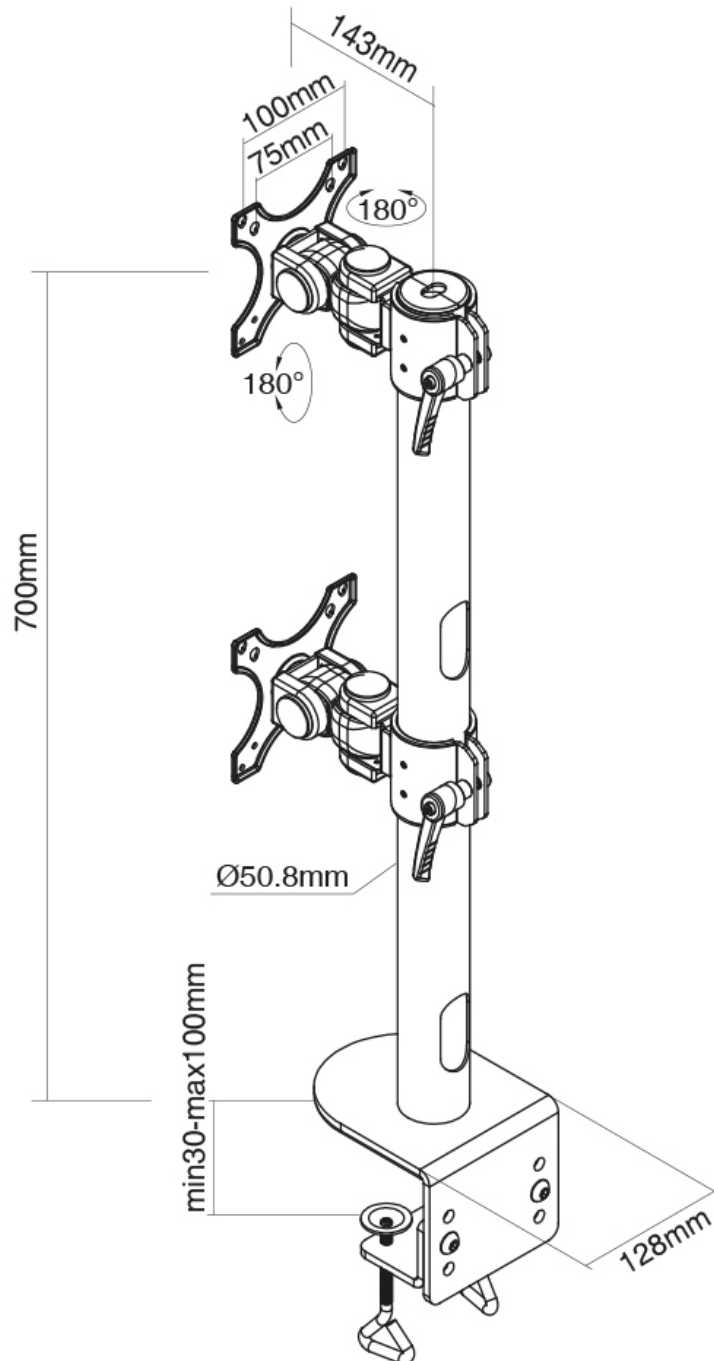

NEOMOUNTS MONITOR ARM DESK MOUNT

Neomounts