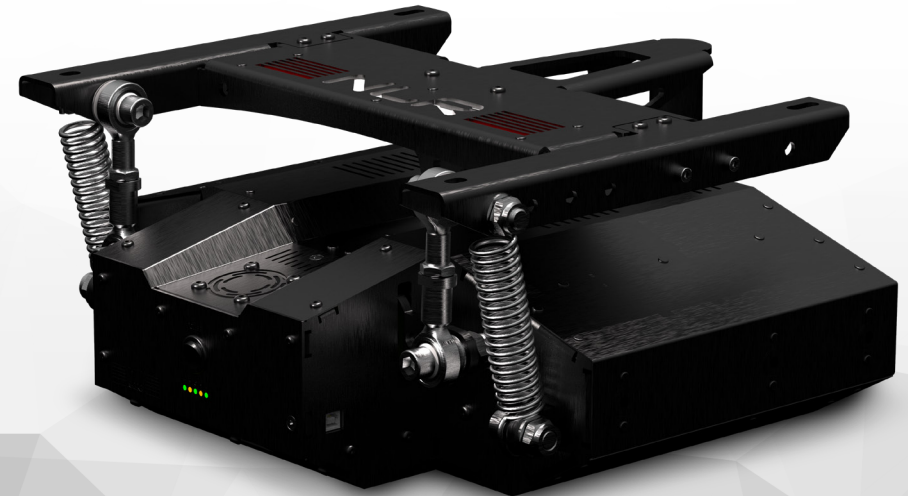

NEXT LEVEL RACING® MOTION PLATFORM V3

$2,999USD

SKU: NLR-M001v3

The Next Level Racing® Motion Platform V3 is designed purely for customers wanting the ultimate immersion and the most realistic simulation experience available. The future of simulation is here and the Next Level Racing® Motion platform puts you on the racetrack or flight tarmac with incredible precision, realism and immersion. Combine the Next Level Racing® platform with any VR headset on the market for an incredible experience that is simply unbeatable.

- NEXT LEVEL RACING® PLATFORM MANAGER SOFTWARE COMPATIBLE WITH ALL MAJOR RACING AND FLIGHT TITLES ON PC WITH SIMPLE USB PLUG IN
- SPECIALLY DESIGNED FOR JUST THE SEAT TO MOVE AS COMMON WORLD'S MOST ADVANCED AND HIGH END MOTION SIMULATORS
- VR HEADWAY TECHNOLOGY BUILT INTO THE PLATFORM MANAGER SOFTWARE
- EUROPEAN MADE, PROFESSIONAL PLATFORM DESIGNED IN COLLABORATION WITH WORLD LEADING COMMERCIAL MOTION ENGINEERS
- FAST AND SMOOTH REALISTIC MOVEMENTS USING PROFESSIONAL MOTION CUEING PROFILES AND SOFTWARE ENGINE
- PASSIVE AND ACTIVE COOLING METHOD WITH ADAPTIVE FAN SPEED CONTROL FOR COMMERCIAL USAGE