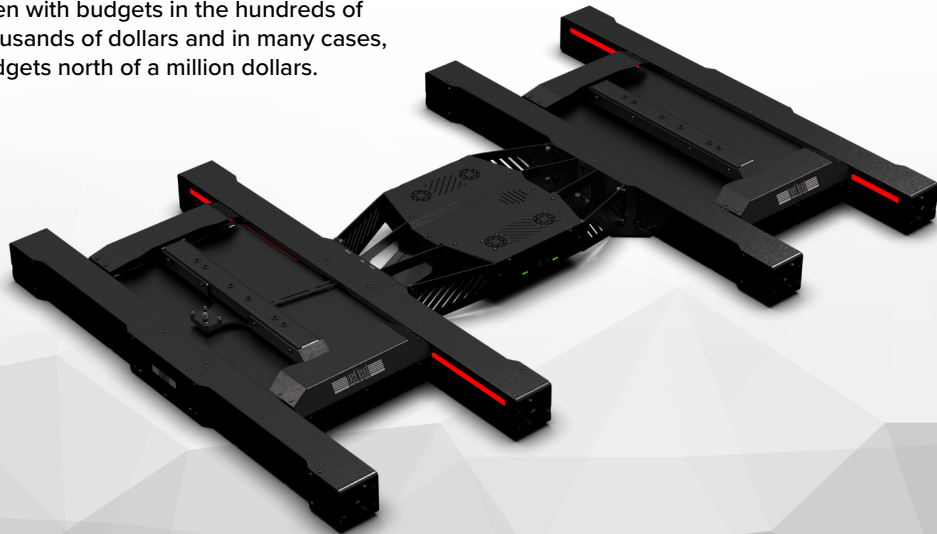

SUPPORTED BY BY NEXT LEVEL RACING® PLATFORM MANAGER SOFTWARE

REALISTIC IMMERSION OF OVER AND UNDER STEERING

NEXT LEVEL RACING®

ACCESORIES

FREE STANDING SINGLE MONITOR STAND
SKU: NLR-A011

FREE STANDING TRIPLE MONITOR STAND
SKU: NLR-A010