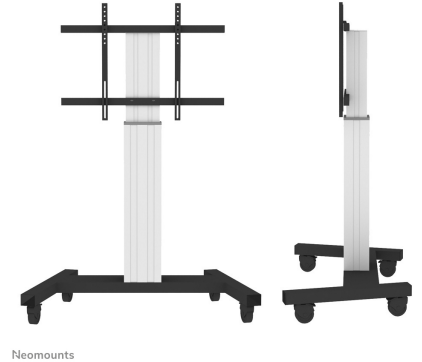

PLASMA-M2250SILVER NEOMOUNTS MOTORISED FLOOR STAND

SPECIFICATIONS

GENERAL

Min. screen size*	42 inch
Max. screen size*	100 inch
Min. weight	0 kg (per screen)
Max. weight	130 kg (per screen)
Screens	1
VESA minimum	200x200 mm
VESA maximum	800x600 mm

FUNCTIONALITY

Type	Fixed
Height adjustment	120-170 cm
Width	103,5 cm
Depth	73,5 cm
Adjustment type	Motorised
Lockable	Lockable - Padlock not included

INFORMATION

Color	Silver
Main material	Steel
Warranty	5 year
EAN code	8717371446161

Neomounts Mobile Motorised TV/LFD Trolley for 42"-100" screen, Height Adjustable - Silver

With the Neomounts PLASMA-M2250SILVER automatic height adjustable floor stand you place a large format flat screen on the floor. Get optimal positioning for both standing and seated audiences, in any application, in any part of your location. Perfect to use in a class room, boardroom, presentation room or public entrance.

Easily roll this cart over doorways and thresholds with to the high quality wheels. The mobile electric floor lift is automatically height adjustable over a height of 50 cm with a remote control. From the floor to the center the distance of the screen is variable from 120 cm to 170 cm.