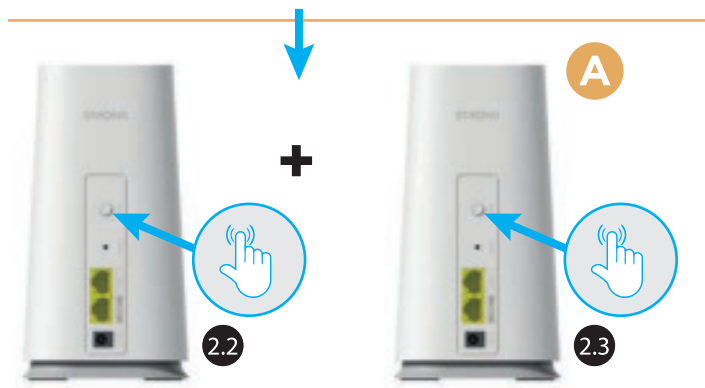

STRONG

2100 Mbit/s

ATRIA

WI-FI MESH 2100 ADD-ON

Extend your Strong Mesh 2100 network!

Installation Instructions

A

1x

1x

1x

1

+

2