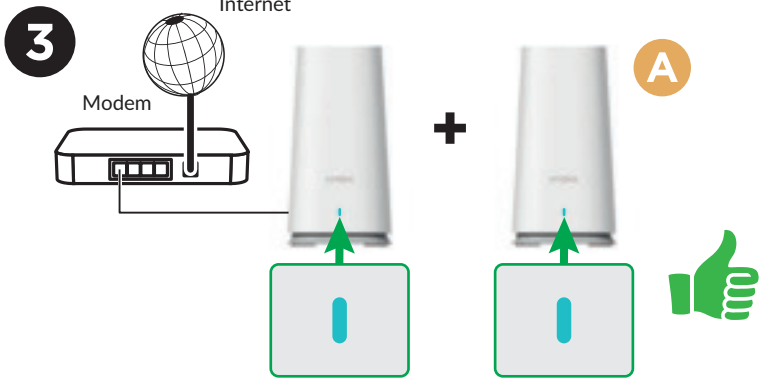

ATRIA Mesh App

SERVICE CENTER

GB support_uk@strong.tv
0800 464 7919

www.strong.tv

Supplied by STRONG AUSTRIA
Represented by Caldero Holdings Ltd.
Concordia Works
30 Sovereign Street
Leeds, LS1 4BA, UK
Email : support_uk@strong.tv
Wi-Fi is a registered trademark of Wi-Fi Alliance®
© STRONG 2021. All rights reserved

MP-0000067365

www.strong.tv