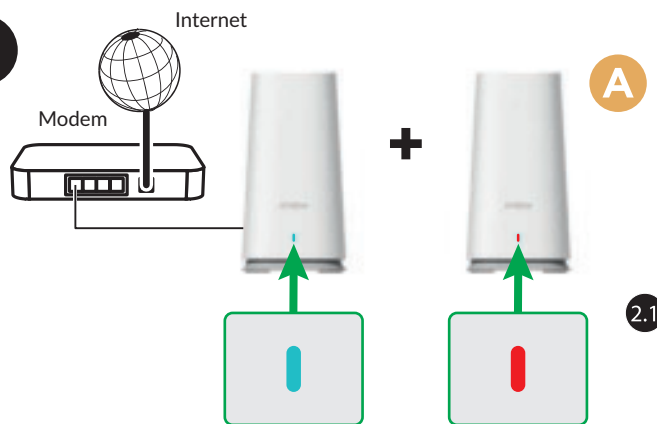

STRONG

2100 Mbit/s

ATRIA

WI-FI MESH 2100 ADD-ON

Extend your Strong Mesh 2100 network!

Installation Instructions

A

1x

1x

1x

1

+

2