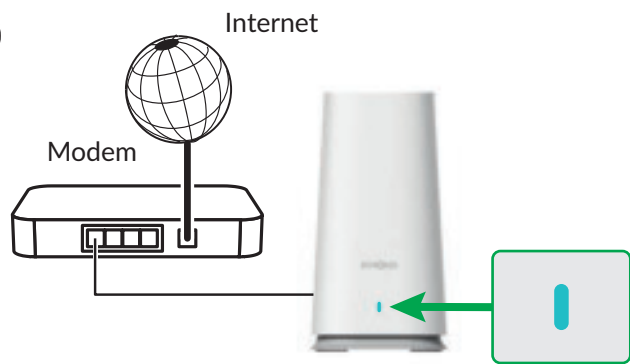

STRONG

2100 Mbit/s

ATRIA

WI-FI MESH 2100 ADD-ON

Extend your Strong Mesh 2100 network!

Installation Instructions

A

1x

1x

1x

1

+

2