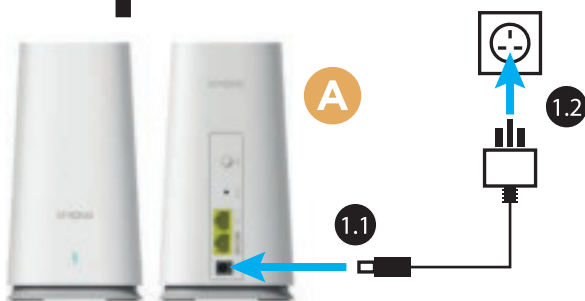

STRONG

2100 Mbit/s

ATRIA

WI-FI MESH 2100 ADD-ON

Extend your Strong Mesh 2100 network!

Installation Instructions

A

1x

1x

1x

1

+

2