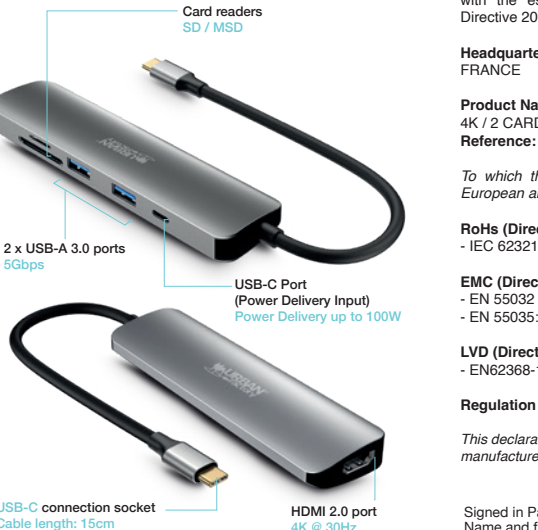

USB-C 6 IN 1 Hub

REF : MHC40UF

System requirements:
Full USB-C compatible Computers
(Support Display mode and PD 3.0)

EN

OVERVIEW

Declaration of Conformity

URBAN FACTORY hereby declares that the MHC45UF hub complies with the essential requirements and other relevant provisions of Directive 2014/53 / EU.