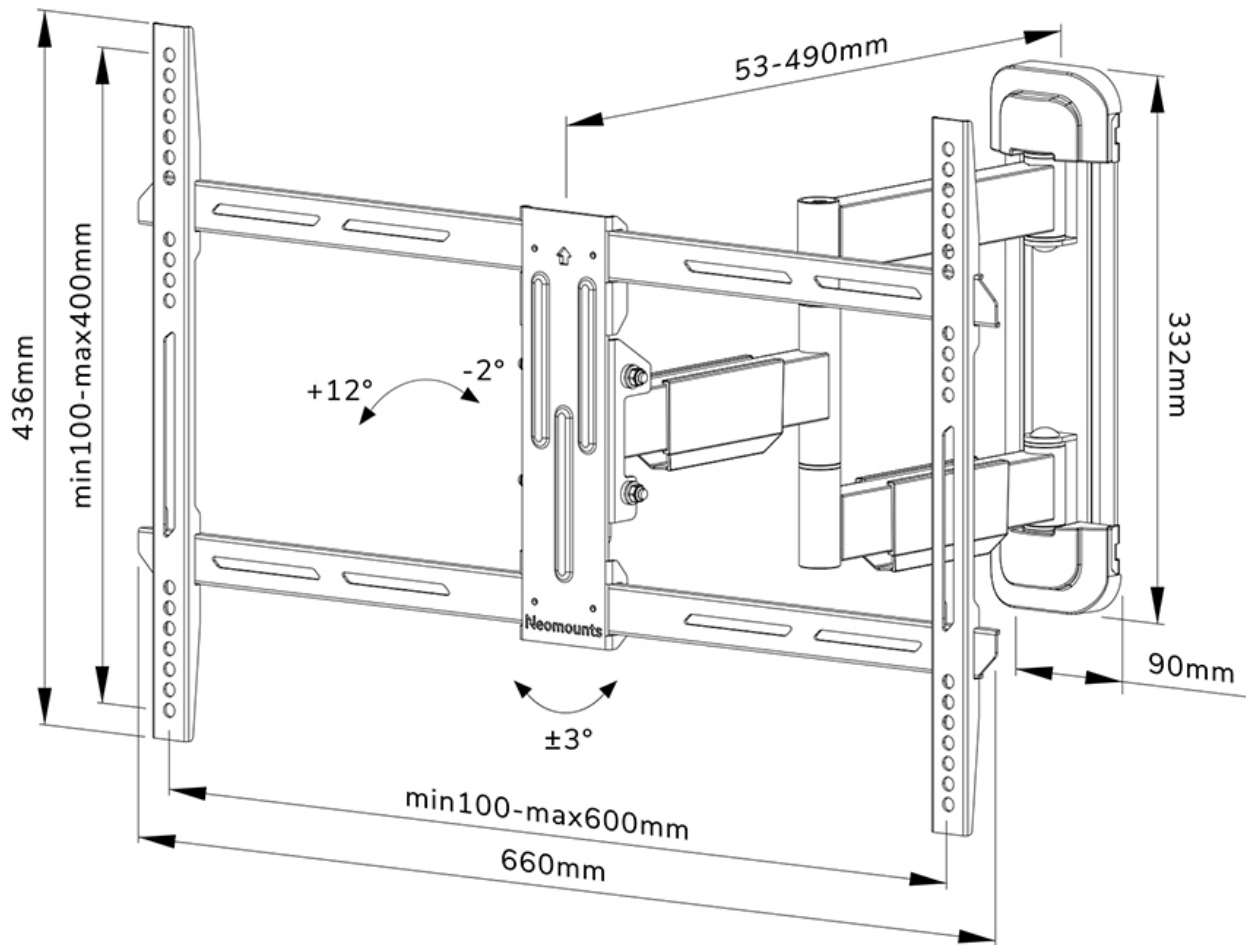

FUNCTIONALITY

Type	Full motion Tilt Swivel
Tilt (degrees)	+12°, -2°
Swivel (degrees)	+45°, -45°
Height	43,6 cm
Width	66 cm
Depth	5,3 cm

INFORMATION

Color	Black
Main material	Steel
Warranty	5 year
EAN code	8717371448745

Neomounts

Neomounts

Neomounts WL40-550BL16 full motion wall mount for 40-65" screens - Black

The Neomounts WL40-550BL16 is a full motion wall mount for flat screens up to 65" with a maximum weight capacity of 40 kg. The versatile tilt (14°) and swivel (+45°/-45°) technology allows you to create the optimum viewing angle. The mount can be levelled for the perfect installation.

The WL40-550BL16 has a depth of 5,3-49 cm and is suitable for screens that meet VESA hole pattern 100x100 to 600x400 mm.

The mount features a nifty Easy-release system, that allows you to attach the TV in a wink of an eye. The mount is equipped with cable management, to secure any loose cables on the back of the screen.

WL40-550BL16

NEOMOUNTS TV WALL MOUNT

Neomounts

Measuring unit: mm