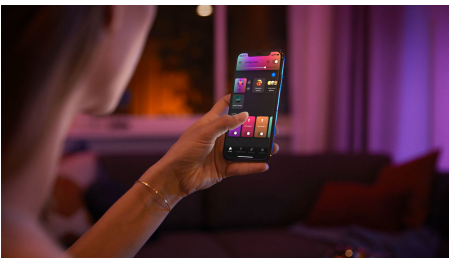

Easy smart lighting

Not only does the gradient Signe table lamp blend in seamlessly with your home decor thanks to its slim, stylish black design, but it also blends multiple colours together to paint the walls with a unique gradient of light.

Limitless possibilities

- Sync films, TV programmes, music, and games to smart lights

Easy smart lighting

- Control up to 10 lights with the Bluetooth app
- Control lights with your voice*
- Create a personalised experience with colourful smart light
- Set the right mood with warm to cool white light
- Unlock the full suite of smart lighting features with the Bridge
- Dynamic light scenes
- Seamlessly blend colours

Highlights

Sync films, TV programmes, music, and games to smart lights

Bring your entertainment to new heights by syncing the action on the screen or the beat of your music to your smart lights.* Choose the way you'd like to sync your lights to your film, music (including with our Spotify integration!), TV programme or game and watch as the colour-capable lights in your Entertainment area react. *Hue Bridge required

Control up to 10 lights with the Bluetooth app

With the Hue Bluetooth app, you can control your Hue smart lights in a single room of your home. Add up to 10 smart lights and control them all with just the touch of a button on your mobile device.