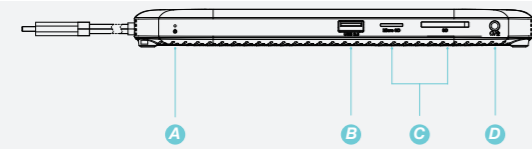

Contact: info@urban-factory.com
Tel: +33 (0)1 45 78 45 78

OVERVIEW

- 1 RJ45 Port Gigabits Ethernet
- 2 2 X USB-A 2.0 480 Mbps
- 3 USB-A 3.0 5 Gbps
- 4 VGA Port Full HD 1920*1080 (60Hz)
- 5 Display Port 4K 2160*3840 (30Hz)
- 6 HDMI Port 4K 2160*3840 (30Hz)
- 7 USB-C Port (input) 100W Pass through Power Connection USB-C Port Upstream
- 8