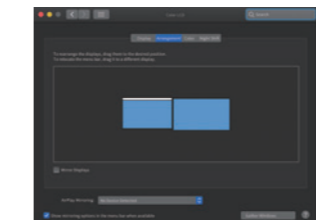

fig 1

fig 2

3. Click on **"Multiple displays"**, then select the option that suits you in the drop-down menu **to setup your display** (fig 3).

fig 3

DISPLAY SETTING (MAC OS)

1. Go to **"System Preferences"** then select **"Displays"**. (fig 1)

fig 1

2. **Extended Desktop Mode:** Select the **"Arrangement"** tab then adjust the screens (fig 2).

fig 2

2. **Mirror Mode :** Check the **"Mirror Display"** box then adjust the screens (fig 3).

fig 3

DECLARATION OF CONFORMITY