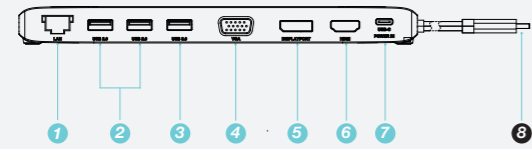

Contact: info@urban-factory.com
Tel: +33 (0)1 45 78 45 78

OVERVIEW

- 1 RJ45 Port Gigabits Ethernet
- 2 2 X USB-A 2.0 480 Mbps
- 3 USB-A 3.0 5 Gbps
- 4 VGA Port Full HD 1920*1080 (60Hz)
- 5 Display Port 4K 2160*3840 (30Hz)
- 6 HDMI Port 4K 2160*3840 (30Hz)
- 7 USB-C Port (input) 100W Pass through Power Connection USB-C Port Upstream
- 8