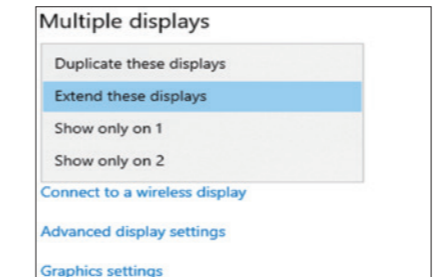

* The VGA Port is not compatible in Multi-screen Mode under MacOs

DISPLAY SETTING (WINDOWS)

1. Right click on the desktop then select **"Display settings"**. (fig 1)
2. In **"Display"**, select either Monitor 1 or 2 (or 3). (fig 2)

fig 1

fig 2

3. Click on **"Multiple displays"**, then select the option that suits you in the drop-down menu **to setup your display** (fig 3).

fig 3

DISPLAY SETTING (MAC OS)

1. Go to **"System Preferences"** then select **"Displays"**. (fig 1)