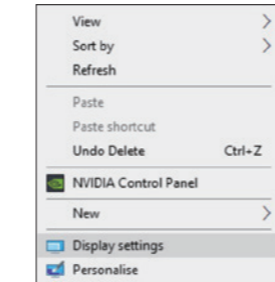

* The VGA Port is not compatible in Multi-screen Mode under MacOs

DISPLAY SETTING (WINDOWS)

1. Right click on the desktop then select **"Display settings"**. (fig 1)
2. In **"Display"**, select either Monitor 1 or 2 (or 3). (fig 2)