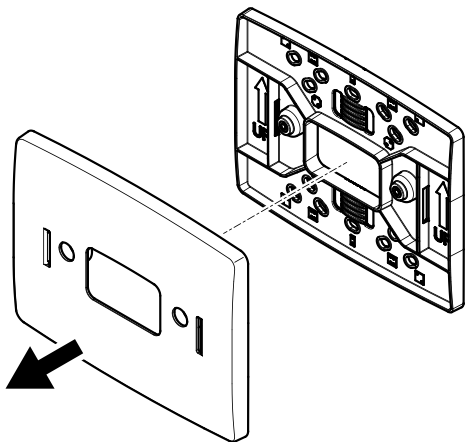

Axis pendant wall mounts

AXIS TM3101 Pendant Wall Mount

AXIS TP3101 Pendant Wall Mount

AXIS TP3701 J-box and Pole Adapter

Installation Guide

AXIS TM3101

1x

2x

1.1

1.2

1.3

1.4

1.5

2x  2.0 N m
(1.5 lb ft)

2.1

2.2