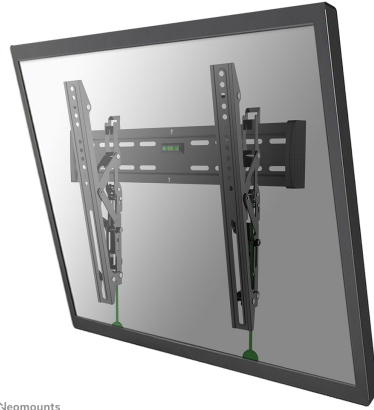

NM-W345BLACK

NEOMOUNTS TV WALL MOUNT

SPECIFICATIONS

GENERAL

Min. screen size*	32 inch
Max. screen size*	55 inch
Max. weight	25 kg (per screen)
Screens	1
VESA minimum	100x100 mm
VESA maximum	400x400 mm
Distance to wall	3,5 cm

FUNCTIONALITY

Type	Tilt
Tilt (degrees)	12°
Adjustment type	None

INFORMATION

Color	Black
Main material	Steel
Warranty	5 year
EAN code	8717371444648

*Please note: The inch sizes stated are just an indication, combined with the weight and VESA sizes. The maximum weight and VESA size are absolute restrictions for the products and should not be exceeded.

Neomounts