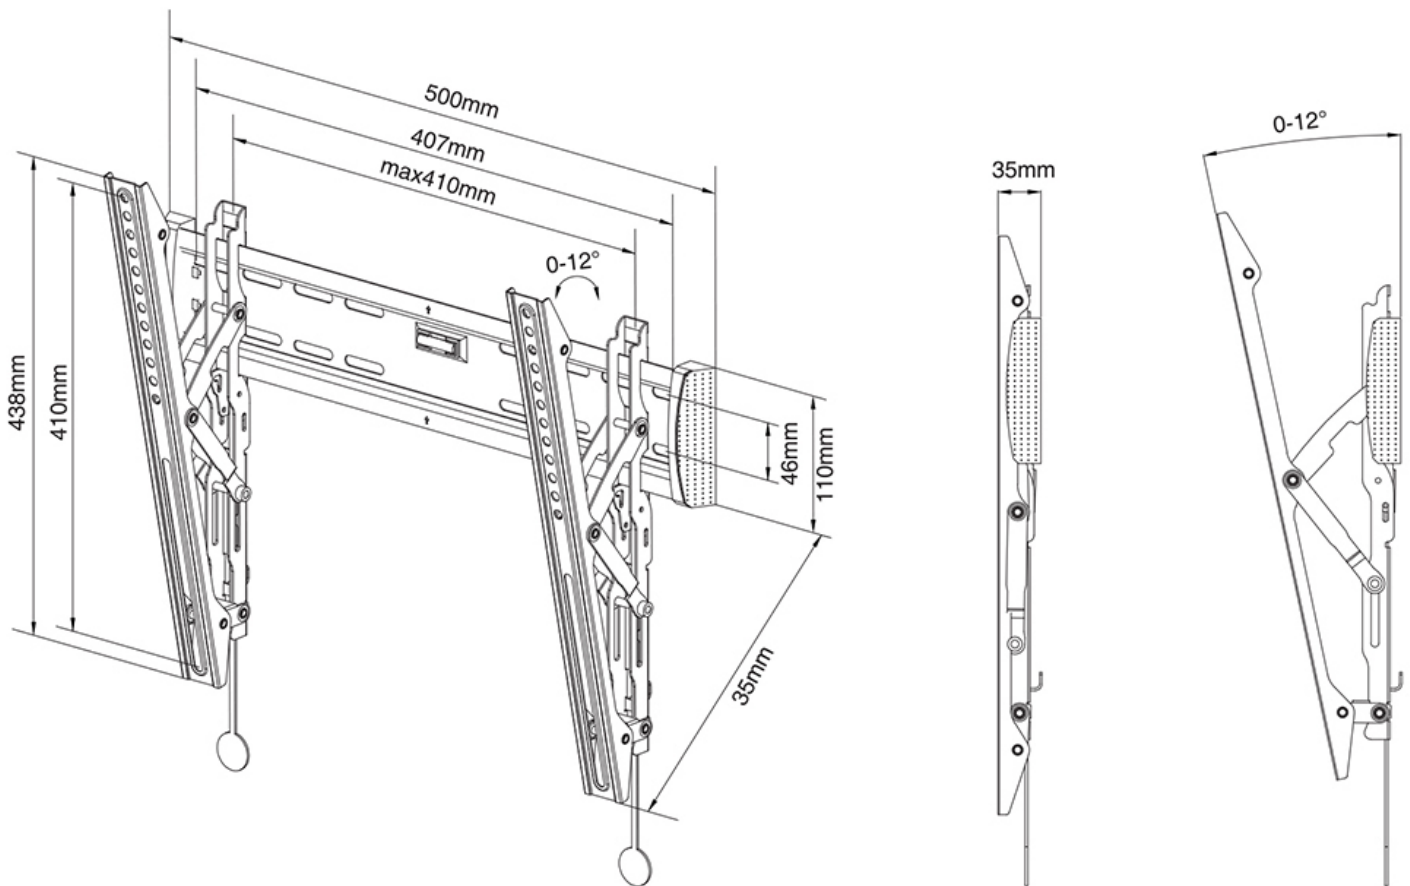

NM-W345BLACK

NEOMOUNTS TV WALL MOUNT

Neomounts