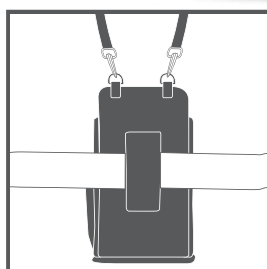

### Holster L

Ref : 031003

Int. Dim : 235x125x70 mm

### Holster Gun

Ref : 031004

Int. Dim : 245x130x80 mm

Belt strap & ring for shoulder strap

Pen & stylus holder

Belt carrying

Shoulder strap carrying

On vehicle carrying

- Holsters to carry safety Hand Held Devices
- 4 sizes to fit all devices
- Delivered with a belt (max. length : 185cm)
- Front pocket

- Pen & stylus holder
- High resistance Nylon 1680D
- Available options : Stylus, Shoulder Strap, Screen Protectors...