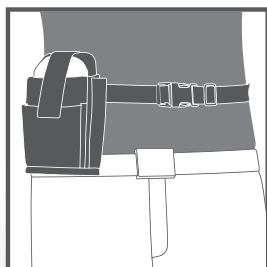

### Holster Gun

Ref : 031004

Int. Dim : 245x130x80 mm

Belt strap & ring for shoulder strap

Pen & stylus holder

Belt carrying

Shoulder strap carrying

On vehicle carrying

- Holsters to carry safety Hand Held Devices
- 4 sizes to fit all devices
- Delivered with a belt (max. length : 185cm)
- Front pocket

- Pen & stylus holder
- High resistance Nylon 1680D
- Available options : Stylus, Shoulder Strap, Screen Protectors...