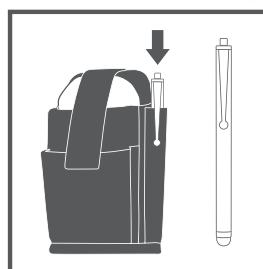

### Holster L

Ref : 031003

Int. Dim : 235x125x70 mm

### Holster Gun

Ref : 031004

Int. Dim : 245x130x80 mm

Belt strap & ring for shoulder strap

Pen & stylus holder

Belt carrying

Shoulder strap carrying

On vehicle carrying

- Holsters to carry safety Hand Held Devices
- 4 sizes to fit all devices
- Delivered with a belt (max. length : 185cm)
- Front pocket

- Pen & stylus holder
- High resistance Nylon 1680D
- Available options : Stylus, Shoulder Strap, Screen Protectors...