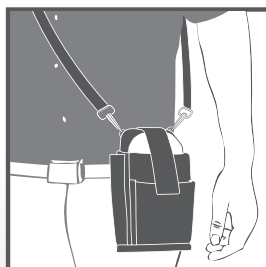

### Holster Gun

Ref : 031004

Int. Dim : 245x130x80 mm

Belt strap & ring for shoulder strap

Pen & stylus holder

Belt carrying

Shoulder strap carrying

On vehicle carrying

- Holsters to carry safety Hand Held Devices
- 4 sizes to fit all devices
- Delivered with a belt (max. length : 185cm)
- Front pocket

- Pen & stylus holder
- High resistance Nylon 1680D
- Available options : Stylus, Shoulder Strap, Screen Protectors...