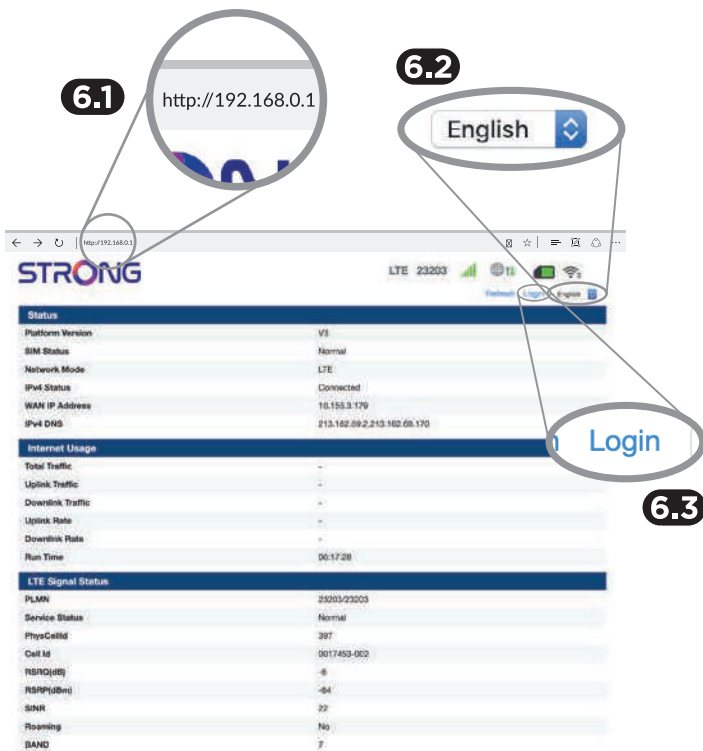

5a

5b

STRONG

Mbps  
**300**  
Mbit/s

### 4GROUTER300MUK

Share your 4G LTE Internet connection  
in any place with any device

Installation Instructions

6

7