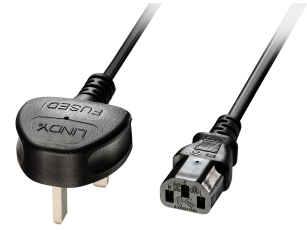

Lindy 5m UK 3 Pin Plug to IEC C13 mains power Cable, Black

Brand : Lindy

Product code: 30435

Product name : 5m UK 3 Pin Plug to IEC C13 mains power Cable, Black

- UK 3 Pin Plug to IEC C13
- Fully moulded with 7A fuse
- Total length: 5m
- Colour: Black
- 10 year warranty

5m UK 3 Pin Plug to IEC C13 mains power Cable, Black

[Lindy 5m UK 3 Pin Plug to IEC C13 mains power Cable, Black:](#)

Note: Cables with IEC C13 sockets such as this are sometimes known by the generic term 'kettle lead'. Even though this term is commonly used, technically it is incorrect as a kettle requires special IEC C15/16 connectors rated at 120 degrees. So, although they look similar, a 'real' kettle lead features a connector with a cut out on the top. Standard IEC C13 cables cannot be plugged into kettles!
Lindy 5m UK 3 Pin Plug to IEC C13 mains power Cable, Black. Cable length: 5 m, Connector 2: C13 coupler

Features

Product colour *	Black
Connector 1 gender *	Male
Connector 2 gender *	Female

Features

Cable length *	5 m
Connector 2 *	C13 coupler

Logistics data

Harmonized System (HS) code	84733080
-----------------------------	----------