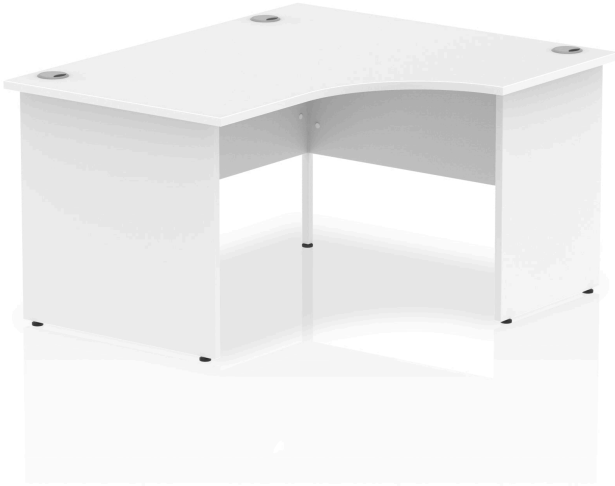

Impulse 1400mm Right Crescent Desk Panel End Leg

SKU I003872

Colour:

Beech, Grey Oak, Maple, Oak, Walnut, White

Leg Colour:

Beech, White, Grey Oak, Maple, Oak, Walnut

Details

Impulse contract 1400 wide crescent desk | 25mm tops | Heat resistant beech melamine finish | 18mm modesty panel | 2mm protective abs edging | Matching wood panel end legs | 3 cable ports | Height adjustable feet | Steel to steel fixings | 3 modesty panel slots | 600 deep | Deep set modesty panel (5") allows for compatibility of most screen clamp fittings

Specifications

Brand: Impulse

Self-Assembly: Yes

Guarantee: 5 Years

Product Appearance

•Material: MFC

•Shape: Corner

Desk / Table Specs

-
- Top Shape: Crescent
 - Top Size: 1400 x 1200
 - Frame Colour: Matching Panel; White Panel
 - Leg Type: Panel End

Product Dimensions (mm)

- Width: 1400
- Depth: 1200
- Height: 730
- Thickness: 25

Weight (kg): 53.1

Internal Desk Dimensions (mm)

- Height Under Desk: 705