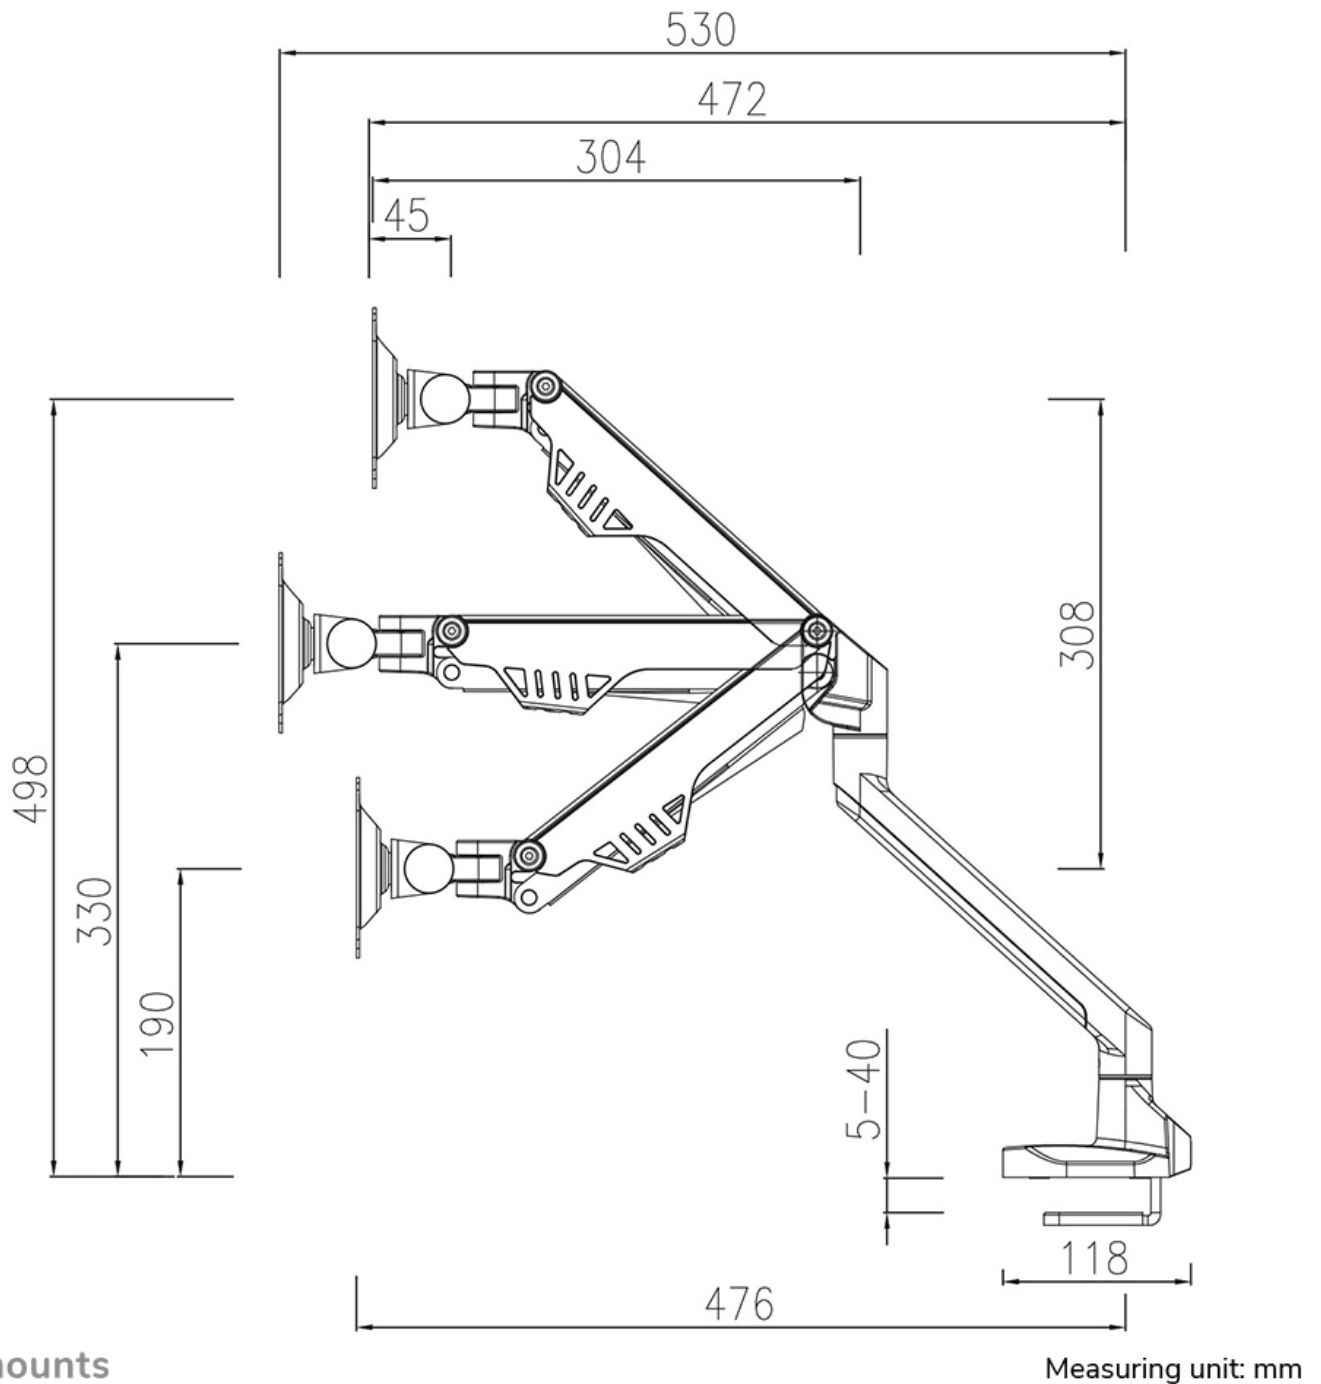

FPMA-D750BLACK2

NEOMOUNTS MONITOR ARM DESK MOUNT

Neomounts