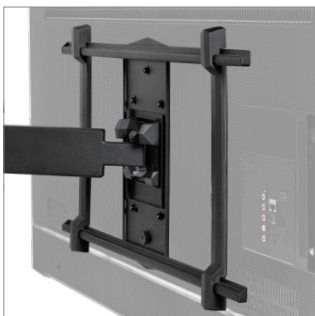

Cover plates hide all fixings on mount for an attractive install