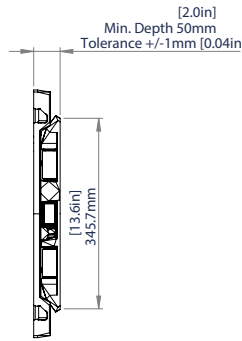

SIDE VIEW - FLAT TO WALL