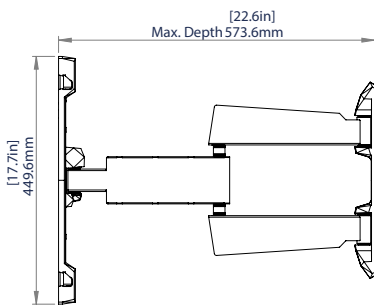

SIDE VIEW - MAXIMUM EXTENSION