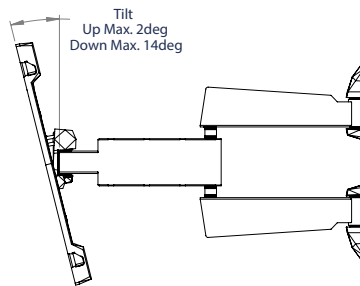

SIDE VIEW - MAXIMUM EXTENSION

PACKING INFORMATION

COLOUR:	ORDER REF:	EAN CODE:	MASTER CARTON QTY:	MASTER CARTON WEIGHT:	MASTER CARTON CUBE:
Black	BT8226/B	5019318306006	1	11.1kg	0.051cbm