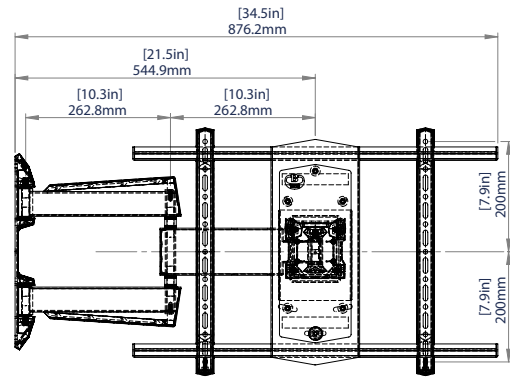

FRONT VIEW WITH ARM EXTENDED TO SIDE