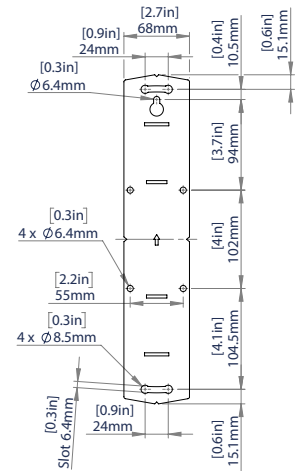

WALL PLATE

PACKING INFORMATION

COLOUR:	ORDER REF:	EAN CODE:	MASTER CARTON QTY:	MASTER CARTON WEIGHT:	MASTER CARTON CUBE:
Black	BT8226/B	5019318306006	1	11.1kg	0.051cbm