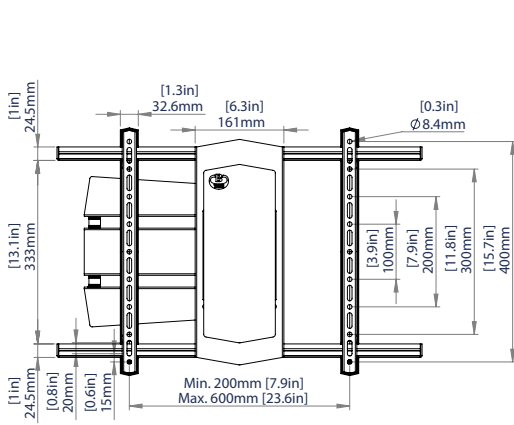

FRONT VIEW

PACKING INFORMATION

COLOUR:	ORDER REF:	EAN CODE:	MASTER CARTON QTY:	MASTER CARTON WEIGHT:	MASTER CARTON CUBE:
Black	BT8226/B	5019318306006	1	11.1kg	0.051cbm

ACCESSORIES AND RELATED PRODUCTS

SS-BT8226-V1-1-29112022