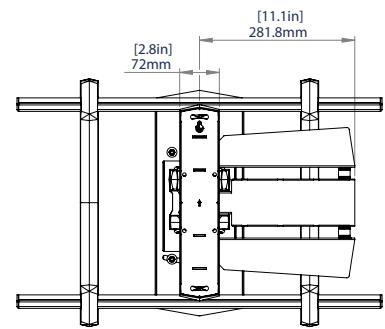

REAR VIEW

PACKING INFORMATION

COLOUR:	ORDER REF:	EAN CODE:	MASTER CARTON QTY:	MASTER CARTON WEIGHT:	MASTER CARTON CUBE:
Black	BT8226/B	5019318306006	1	11.1kg	0.051cbm

ACCESSORIES AND RELATED PRODUCTS

SS-BT8226-V1-1-29112022