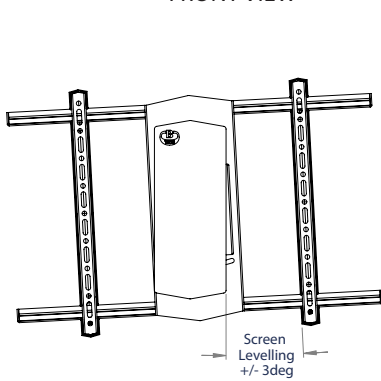

SIDE VIEW - FLAT TO WALL