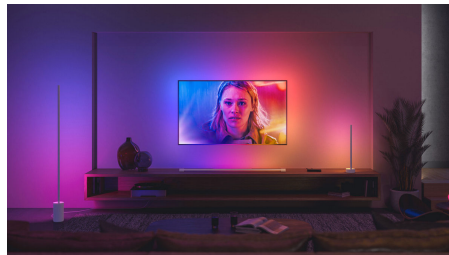

Sync films, TV programmes, music, and games to smart lights

Bring your entertainment to new heights by syncing the action on the screen or the beat of your music to your smart lights.* Choose the way you'd like to sync your lights to your film, music (including with our Spotify integration!), TV programme or game and watch as the colour-capable lights in your Entertainment area react. *Hue Bridge required